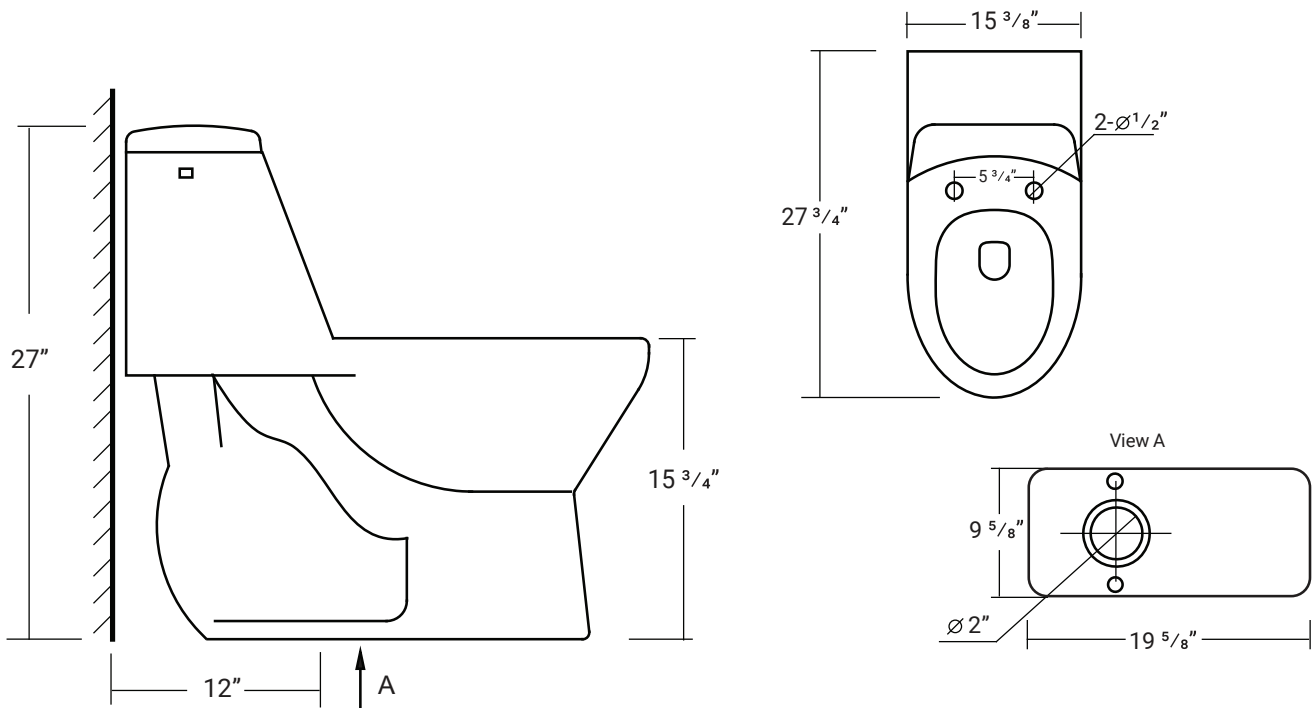

31050

Elongated Single Flush

27 3/4" x 15 3/8" x 27"

4.8 Litres per Flush

- Ceramic toilet with durable glazed finish throughout.
- Soft-closing seat and lid included.
- Jet siphonic flushing function.
- 1 year limited manufacturer's warranty included.

Our products are handmade & hand finished so you can expect a tolerance of ± 1/4" on all measurements. We strongly recommend waiting until your ordered product is on-site before attempting any rough-in carpentry or plumbing.