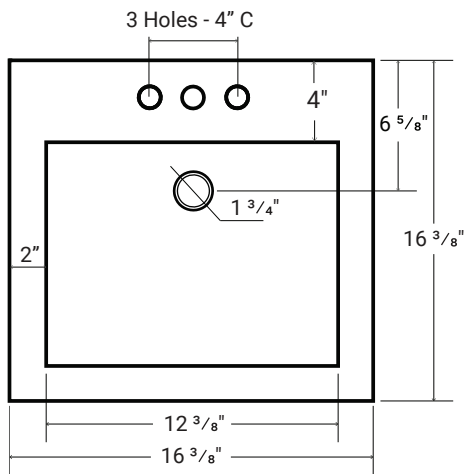

36814

16 ³/₈" x 16 ³/₈" x 7"

Product Specifications

- Available in white
- Square bowl with a scooped front.
- Overflow located at front of bowl
- Net sink weight: 19 lbs
- Faucet & drain not included
- 1 year limited manufacturer's warranty included

Design Features

- Cast to ensure exceptional strength as well as long term durability
- Forged from a proprietary blend of clays to create an ideal product for new homes or bathroom renovations
- Unique, easy-to-clean coating helps to seal the sink against bacteria and microbes and provides a durable gloss finish
- Semi-recessed bowl for a clean and modern look
- Ample faucet deck pre-drilled for a quicker installation:
 1. 36811 - 1 Hole
 2. 36814 - 3 Holes at a 4-Inch Centerset
 3. 36818 - 3 Holes at an 8-Inch Widespread