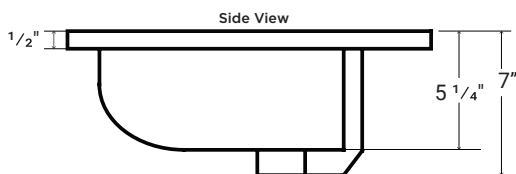

Important

*While we strive to provide accurate measurements for our customers, sometimes mistakes happen. Our goal is to help things run smoothly from shipment to installation, so if you notice any errors in our spec sheets, please let us know.

Our products are handmade & hand finished so you can expect a tolerance of $\pm \frac{1}{4}$ " on all measurements. We strongly recommend waiting until your ordered product is on-site before attempting any rough-in carpentry or plumbing.

If you want to verify any of our measurements, please feel free to call or email us.

*Drawings are not to scale

Acritec Industries Corp.

27049 Gloucester Way
Langley, B.C. V4W 3Y3

Tel: 604.607.0856

Fax: 604.607.0857

Email: info@acritec.com

Website: www.acritec.com

In keeping with our policy of continuing product improvement, Acritec Industries Corp. reserves the right to change product specifications without notice.