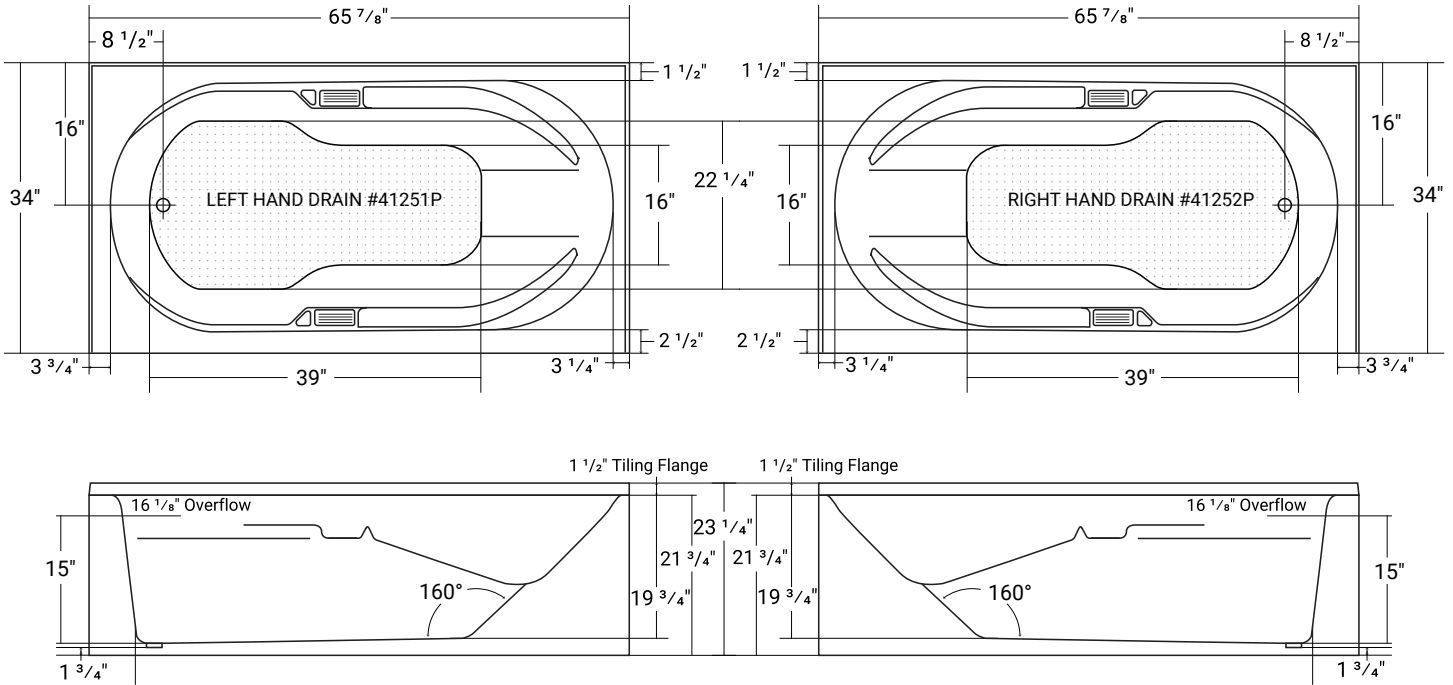

Acritec Industries Corp.

27049 Gloucester Way
Langley, B.C. V4W 3Y3

Tel: 604.607.0856

Fax: 604.607.0857

Email: info@acritec.com

Website: www.acritec.com

In keeping with our policy of continuing product improvement, Acritec Industries Corp. reserves the right to change product specifications without notice.

Important

*While we strive to provide accurate measurements for our customers, sometimes mistakes happen. Our goal is to help things run smoothly from shipment to installation, so if you notice any errors in our spec sheets, please let us know.

Our products are handmade & hand finished so you can expect a tolerance of ± 1/4" on all measurements. We strongly recommend waiting until your ordered product is on-site before attempting any rough-in carpentry or plumbing.

If you want to verify any of our measurements, please feel free to call or email us.

*Drawings are not to scale