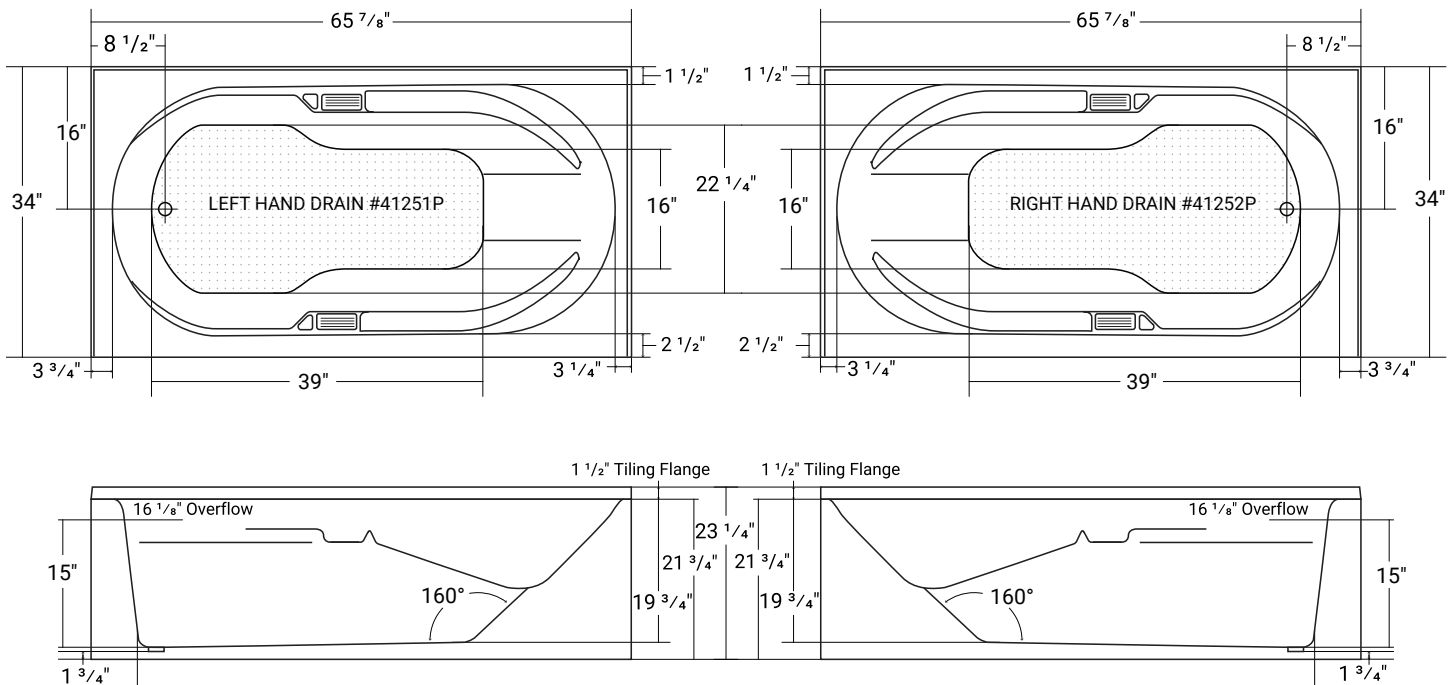

Acritec Industries Corp.

27049 Gloucester Way
Langley, B.C. V4W 3Y3

Tel: 604.607.0856

Fax: 604.607.0857

Email: info@acritec.com

Website: www.acritec.com

In keeping with our policy of continuing product improvement, Acritec Industries Corp. reserves the right to change product specifications without notice.

Important

*While we strive to provide accurate measurements for our customers, sometimes mistakes happen. Our goal is to help things run smoothly from shipment to installation, so if you notice any errors in our spec sheets, please let us know.

Our products are handmade & hand finished so you can expect a tolerance of ± 1/4" on all measurements. We strongly recommend waiting until your ordered product is on-site before attempting any rough-in carpentry or plumbing.

If you want to verify any of our measurements, please feel free to call or email us.

*Drawings are not to scale