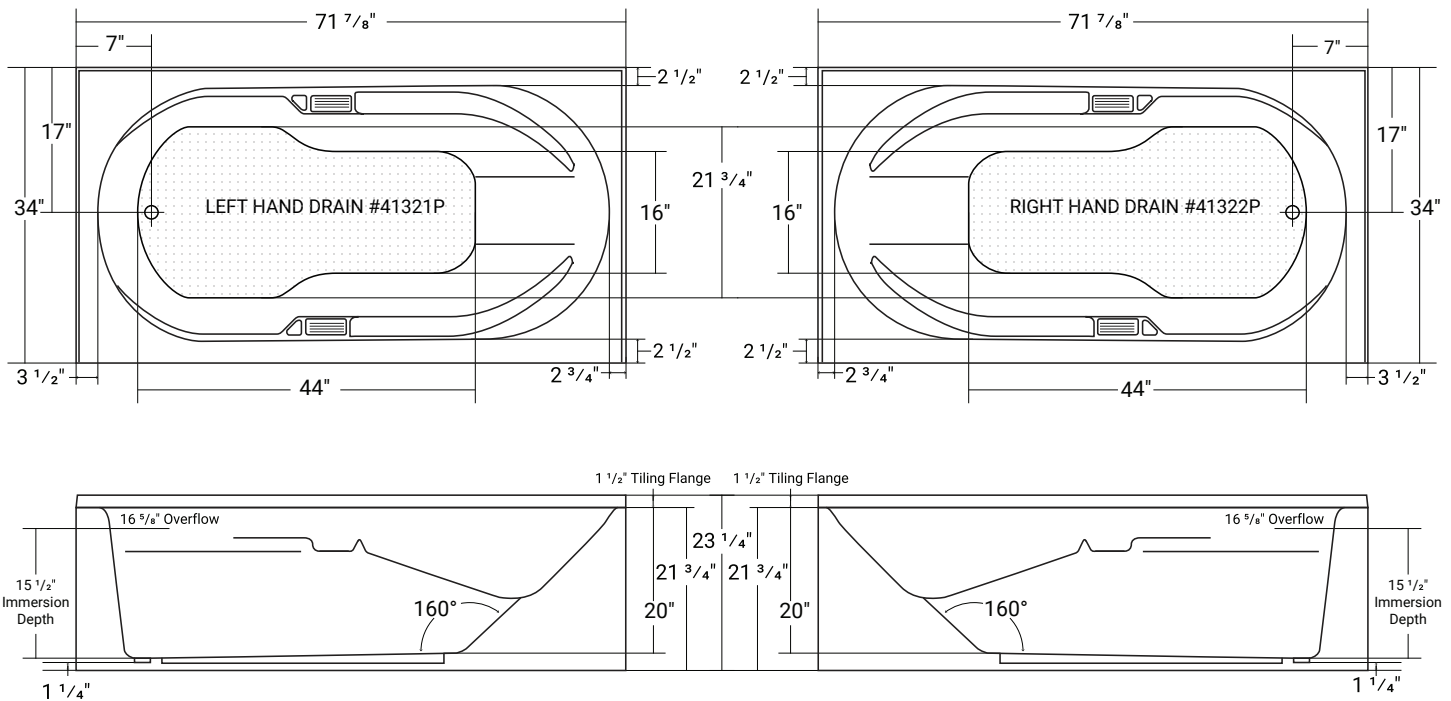

Acritec Industries Corp.

27049 Gloucester Way
Langley, B.C. V4W 3Y3

Tel: 604.607.0856

Fax: 604.607.0857

Email: info@acritec.com

Website: www.acritec.com

In keeping with our policy of continuing product improvement, Acritec Industries Corp. reserves the right to change product specifications without notice.

Important

*While we strive to provide accurate measurements for our customers, sometimes mistakes happen. Our goal is to help things run smoothly from shipment to installation, so if you notice any errors in our spec sheets, please let us know.

Our products are handmade & hand finished so you can expect a tolerance of $\pm 1/4"$ on all measurements. We strongly recommend waiting until your ordered product is on-site before attempting any rough-in carpentry or plumbing.

If you want to verify any of our measurements, please feel free to call or email us.

*Drawings are not to scale