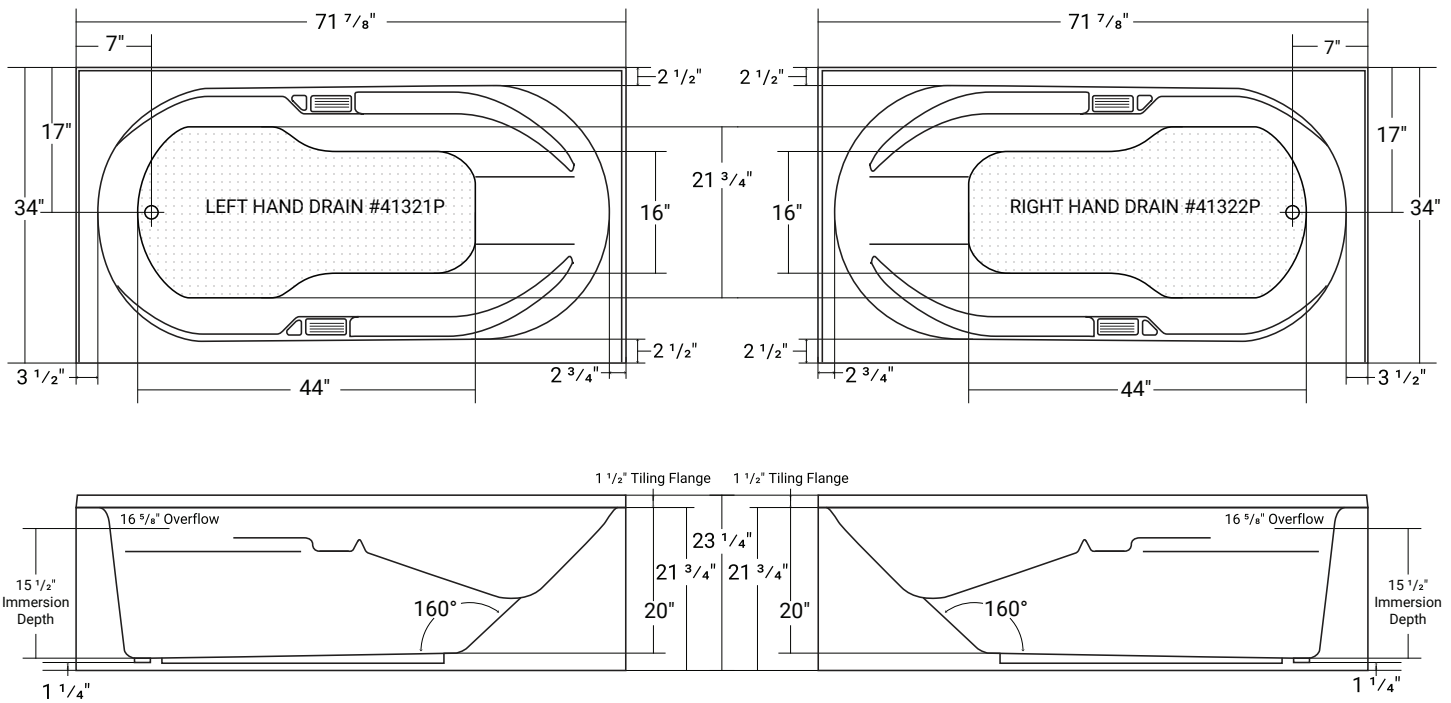

Acritec Industries Corp.

27049 Gloucester Way
Langley, B.C. V4W 3Y3

Tel: 604.607.0856

Fax: 604.607.0857

Email: info@acritec.com

Website: www.acritec.com

In keeping with our policy of continuing product improvement, Acritec Industries Corp. reserves the right to change product specifications without notice.

Important

*While we strive to provide accurate measurements for our customers, sometimes mistakes happen. Our goal is to help things run smoothly from shipment to installation, so if you notice any errors in our spec sheets, please let us know.

Our products are handmade & hand finished so you can expect a tolerance of ± 1/4" on all measurements. We strongly recommend waiting until your ordered product is on-site before attempting any rough-in carpentry or plumbing.

If you want to verify any of our measurements, please feel free to call or email us.

*Drawings are not to scale