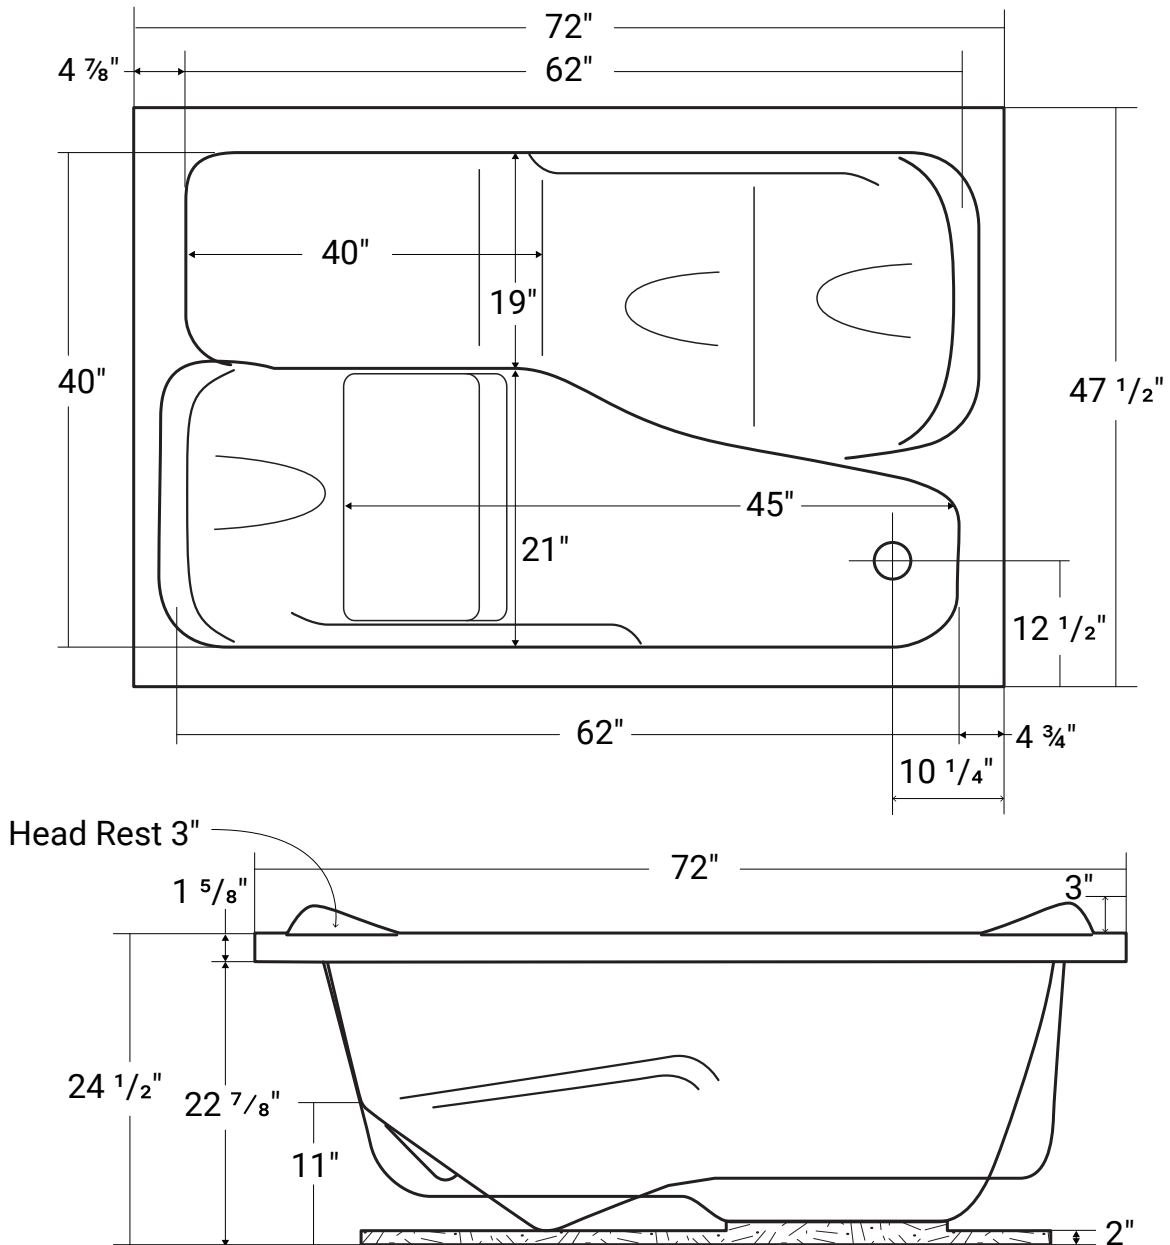

Freya Therapeutica

Product #: 42371

72" x 47 ½" x 24 ½" | Immersion Depth: 19"

Product Specifications

- 100% acrylic with fiberglass & wood reinforcement
- Water capacity - 80 US gallons
- 1 year limited manufacturer's warranty included

Design Features

- Seamless, 1-piece acrylic bath
- Designed for drop-in installation
- Gently sloping back & arm rest

Available Upgrades

- Chromotherapy
- Lateral Air
- Hydro Massage
- Comfortwarm™
- Vibe Sound
- Aromatherapy