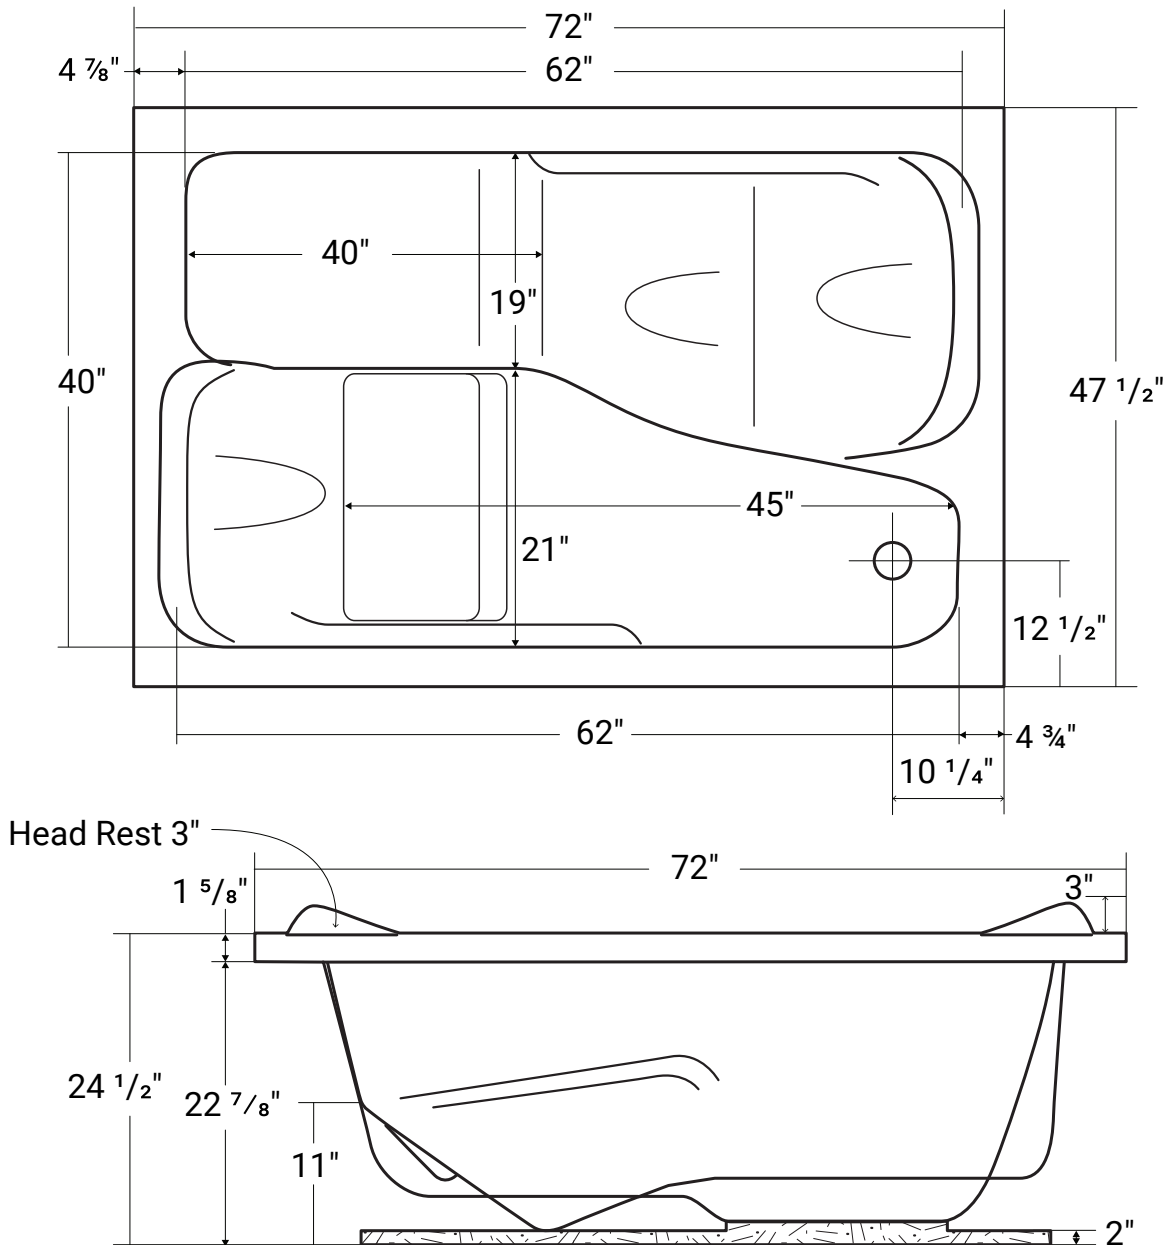

Freya Therapeutica

Product #: 42371

72" x 47 ½" x 24 ½" | Immersion Depth: 19"

Product Specifications

- 100% acrylic with fiberglass & wood reinforcement
- Water capacity - 80 US gallons
- 1 year limited manufacturer's warranty included

Design Features

- Seamless, 1-piece acrylic bath
- Designed for drop-in installation
- Gently sloping back & arm rest

Available Upgrades

- Chromotherapy
- Lateral Air
- Hydro Massage
- Comfortwarm™
- Vibe Sound
- Aromatherapy