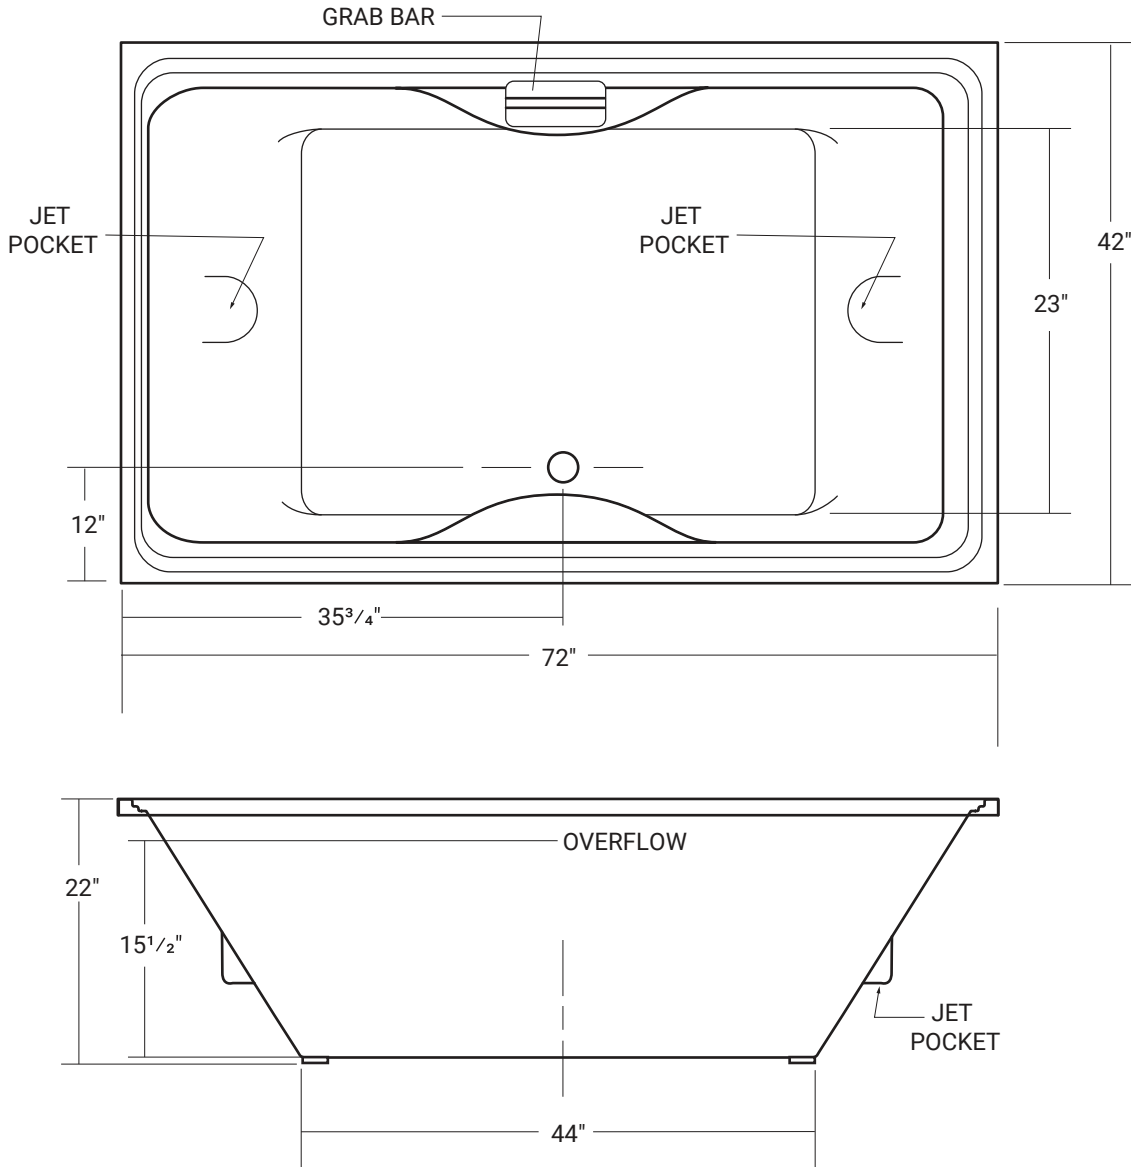

BATHTUBS, DROP IN

42381

72" x 42" x 22"

HERITAGE

HERITAGE

REV. 8/18/2016

*Drawings are not to scale

*All measurements are ±1/4"