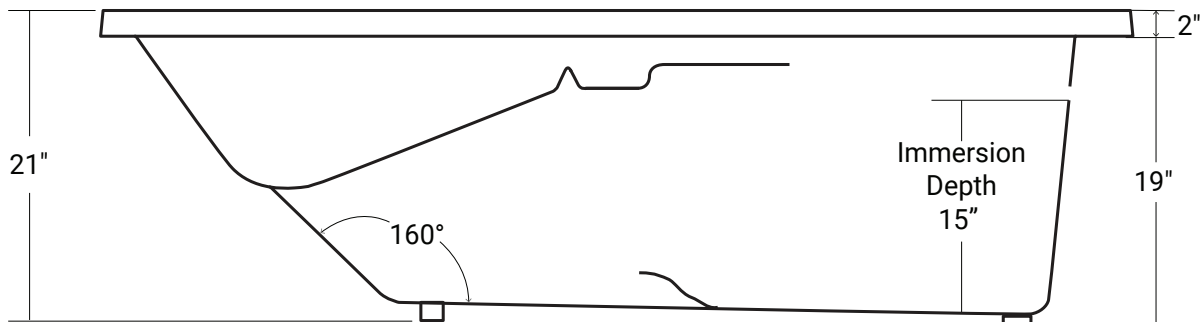

Rotterdam

Product #: 42461

71" x 35 ½" x 21" | Immersion Depth: 15"

Product Specifications

- 100% acrylic with fiberglass & wood reinforcement
- Water capacity ~ 55 US gallons
- 1 year limited manufacturer's warranty included

Design Features

- Seamless, 1-piece acrylic bath
- Designed for drop-in installation
- Gently sloping back & arm rests
- Textured Bottom

Available Upgrades

- Chromotherapy
- Lateral Air
- Hydro Massage
- Comfortwarm™
- Vibe Sound
- Aromatherapy