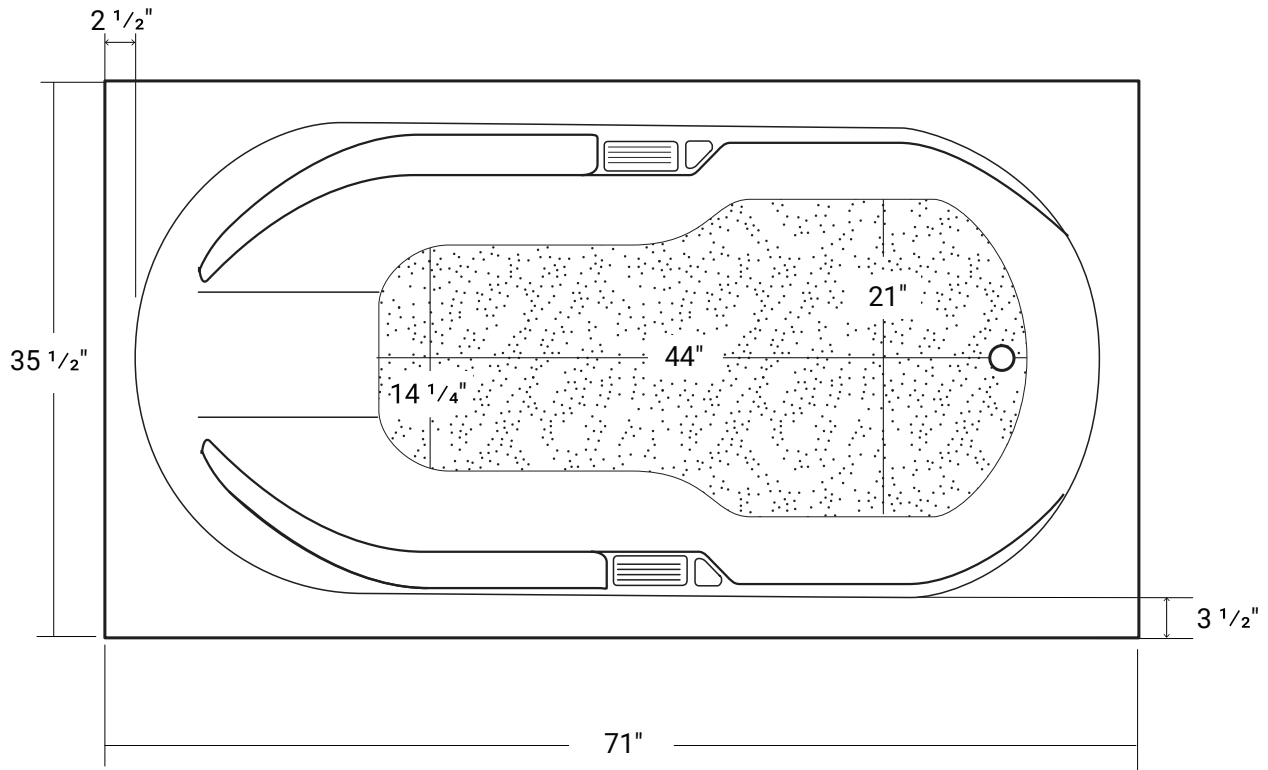

Rotterdam

Product #: 42461

71" x 35 ½" x 21" | Immersion Depth: 15"

Product Specifications

- 100% acrylic with fiberglass & wood reinforcement
- Water capacity ~ 55 US gallons
- 1 year limited manufacturer's warranty included

Design Features

- Seamless, 1-piece acrylic bath
- Designed for drop-in installation
- Gently sloping back & arm rests
- Textured Bottom

Available Upgrades

- Chromotherapy
- Lateral Air
- Hydro Massage
- Comfortwarm™
- Vibe Sound
- Aromatherapy