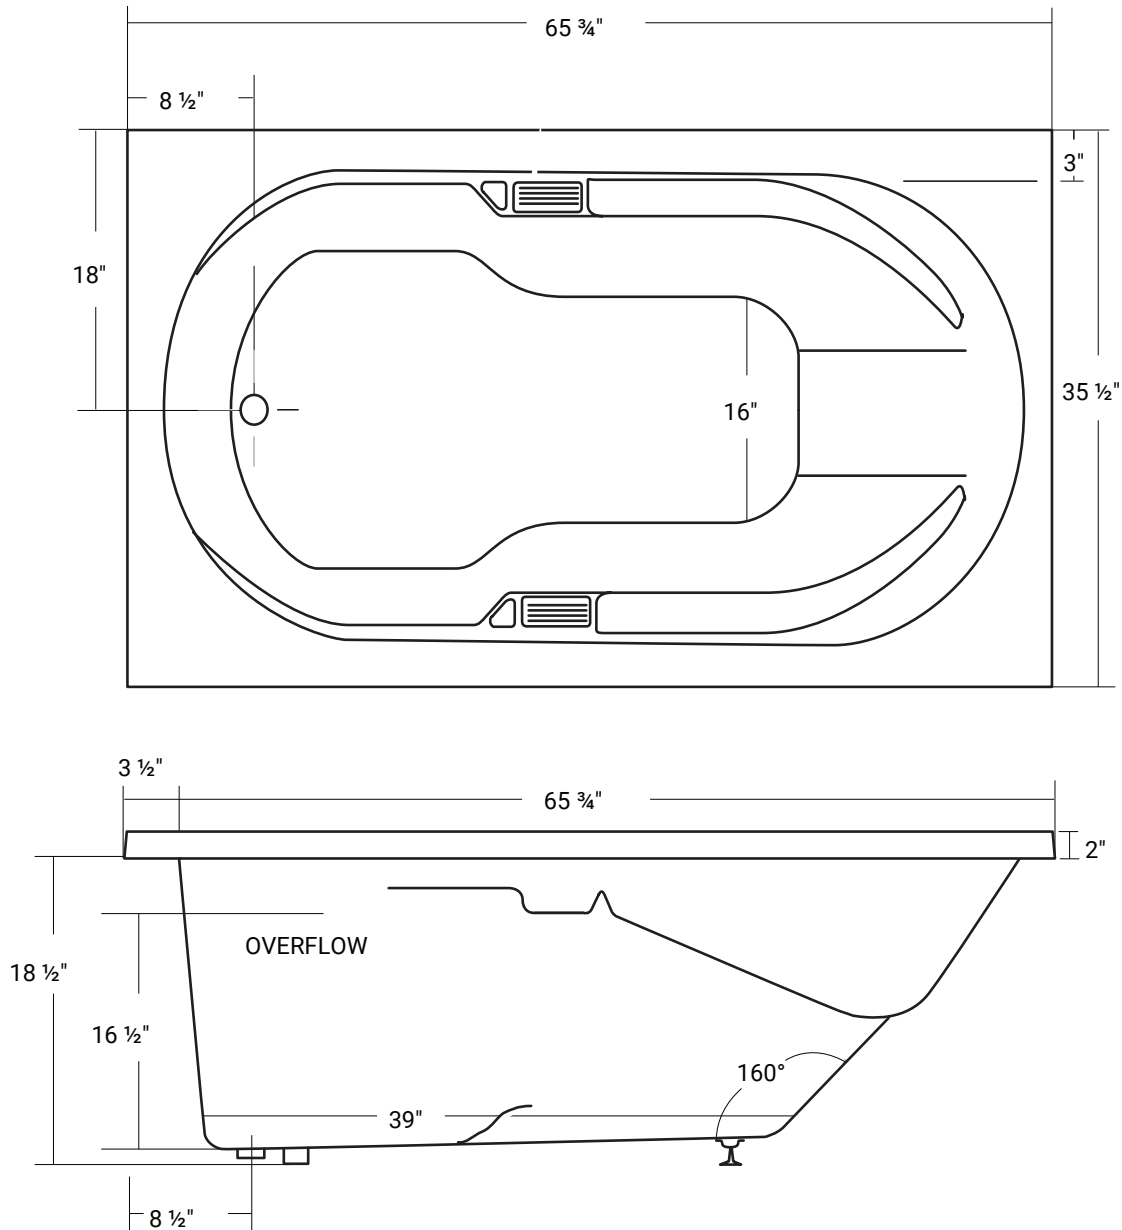

Amsterdam

Product #: 42331

65 $\frac{3}{4}$ " x 35 $\frac{1}{2}$ " x 20 $\frac{7}{8}$ " | Immersion Depth: 16 $\frac{1}{2}$ "

Product Specifications

- 100% acrylic with fiberglass & wood reinforcement
- Water capacity ~ 50 US gallons
- End drain
- 1 year limited manufacturer's warranty included

Design Features

- Designed for drop-in installation
- Deep bathing well
- Gently sloping lumbar support

Available Upgrades

- Chromotherapy
- Lateral Air
- Hydro Massage
- Comfortwarm™
- Vibe Sound
- Aromatherapy