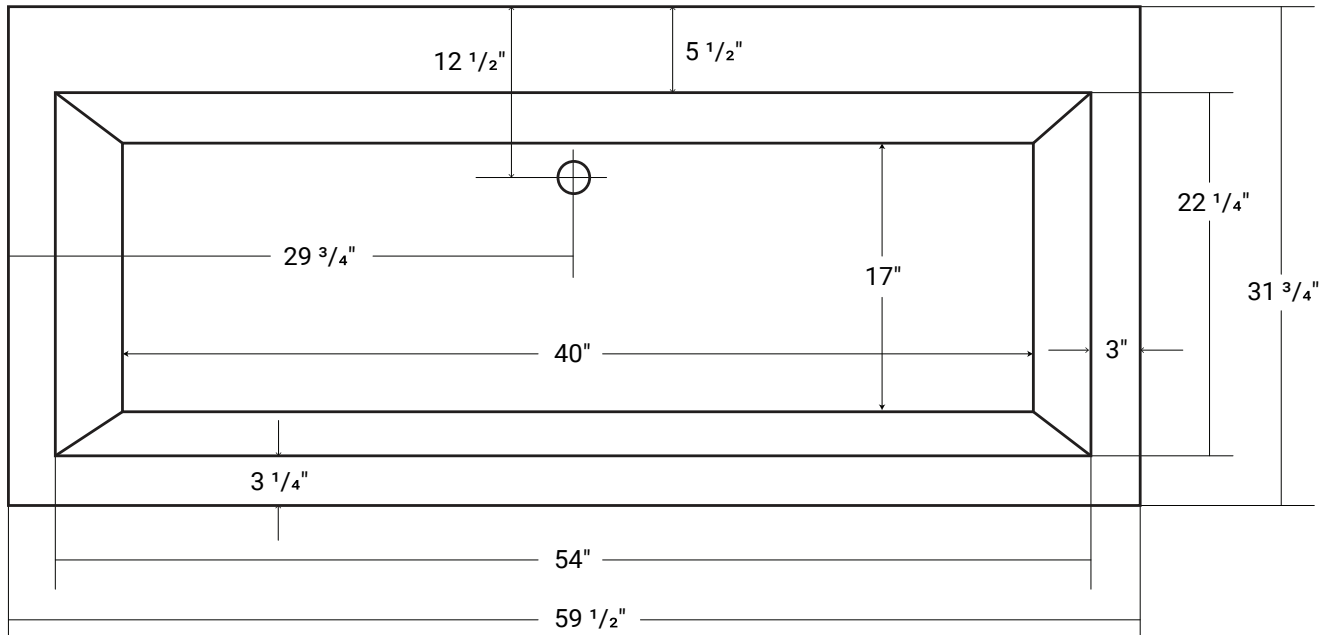

Acritec Industries Corp.

27049 Gloucester Way
Langley, B.C. V4W 3Y3

Tel: 604.607.0856

Fax: 604.607.0857

Email: info@acritec.com

Website: www.acritec.com

In keeping with our policy of continuing product improvement, Acritec Industries Corp. reserves the right to change product specifications without notice.

Important

*While we strive to provide accurate measurements for our customers, sometimes mistakes happen. Our goal is to help things run smoothly from shipment to installation, so if you notice any errors in our spec sheets, please let us know.

Our products are handmade & hand finished so you can expect a tolerance of $\pm \frac{1}{4}$ " on all measurements. We strongly recommend waiting until your ordered product is on-site before attempting any rough-in carpentry or plumbing.

If you want to verify any of our measurements, please feel free to call or email us.

*Drawings are not to scale