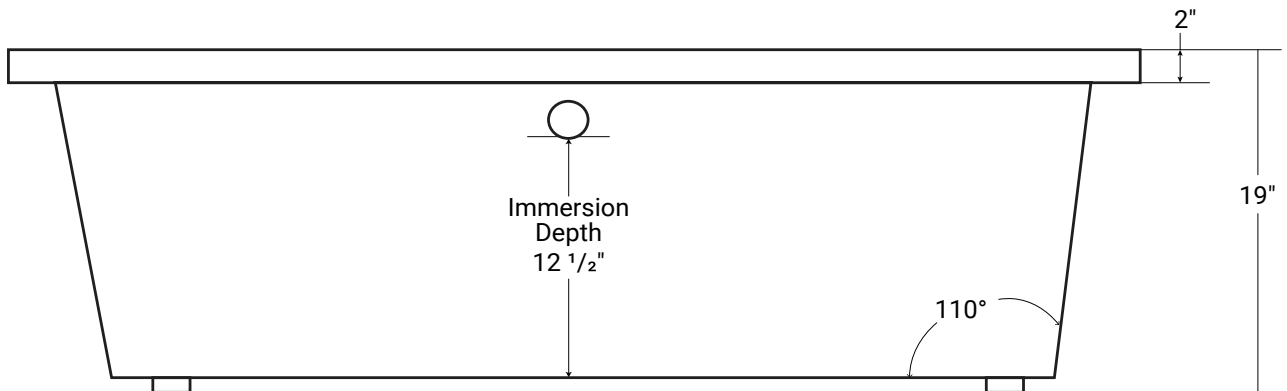

Acritec Industries Corp.

27049 Gloucester Way
Langley, B.C. V4W 3Y3

Tel: 604.607.0856

Fax: 604.607.0857

Email: info@acritec.com

Website: www.acritec.com

In keeping with our policy of continuing product improvement, Acritec Industries Corp. reserves the right to change product specifications without notice.

Important

*While we strive to provide accurate measurements for our customers, sometimes mistakes happen. Our goal is to help things run smoothly from shipment to installation, so if you notice any errors in our spec sheets, please let us know.

Our products are handmade & hand finished so you can expect a tolerance of $\pm \frac{1}{4}$ " on all measurements. We strongly recommend waiting until your ordered product is on-site before attempting any rough-in carpentry or plumbing.

If you want to verify any of our measurements, please feel free to call or email us.

*Drawings are not to scale