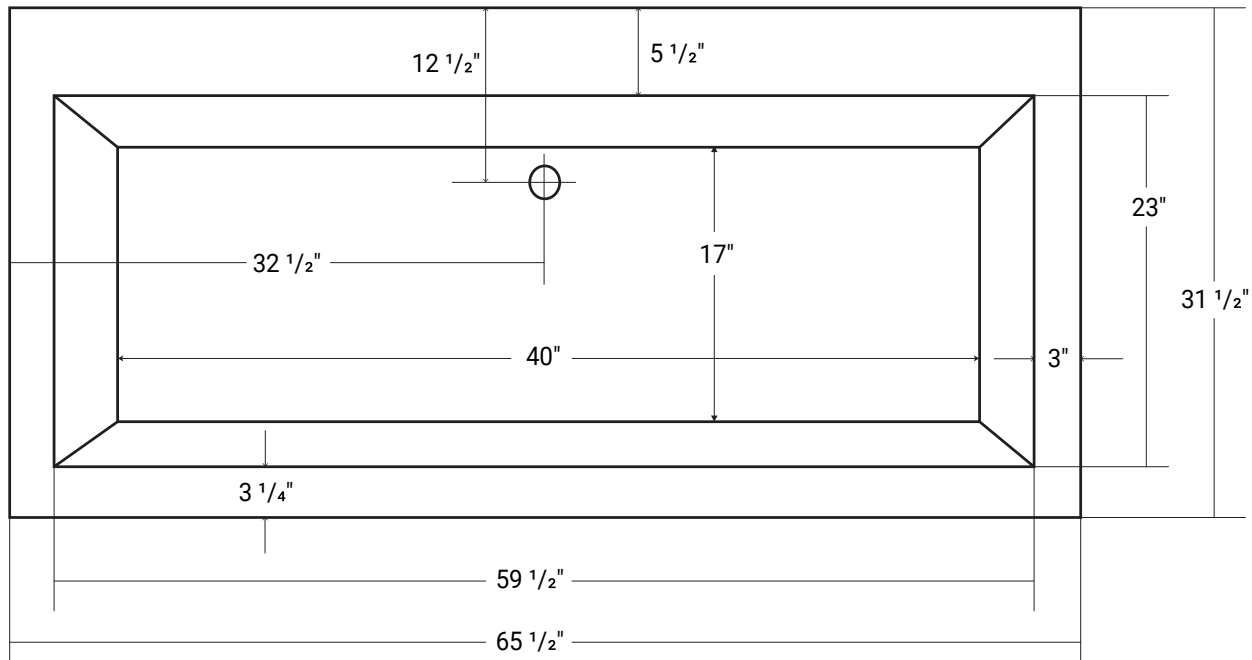

Balla 66

Product #: 42344

65 ½" x 31 ½" x 19" | Immersion Depth: 12 ½"

Product Specifications

- 100% acrylic with fiberglass & wood reinforcement
- Water capacity - 56 US gallons
- 1 year limited manufacturer's warranty included

Design Features

- Seamless, 1-piece acrylic bath
- Designed for drop-in installation
- Side deck can accommodate a faucet
- Gently sloping backrests
- Undermount compatible

Available Upgrades

- Chromotherapy
- Lateral Air
- Hydro Massage
- Comfortwarm™
- Vibe Sound
- Aromatherapy