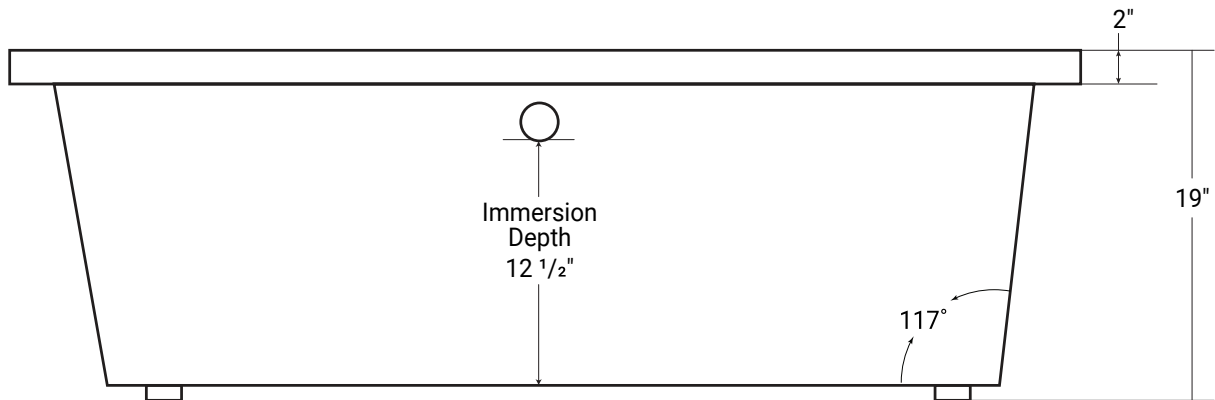

Balla 66

Product #: 42344

65 ½" x 31 ½" x 19" | Immersion Depth: 12 ½"

Product Specifications

- 100% acrylic with fiberglass & wood reinforcement
- Water capacity - 56 US gallons
- 1 year limited manufacturer's warranty included

Design Features

- Seamless, 1-piece acrylic bath
- Designed for drop-in installation
- Side deck can accommodate a faucet
- Gently sloping backrests
- Undermount compatible

Available Upgrades

- Chromotherapy
- Lateral Air
- Hydro Massage
- Comfortwarm™
- Vibe Sound
- Aromatherapy