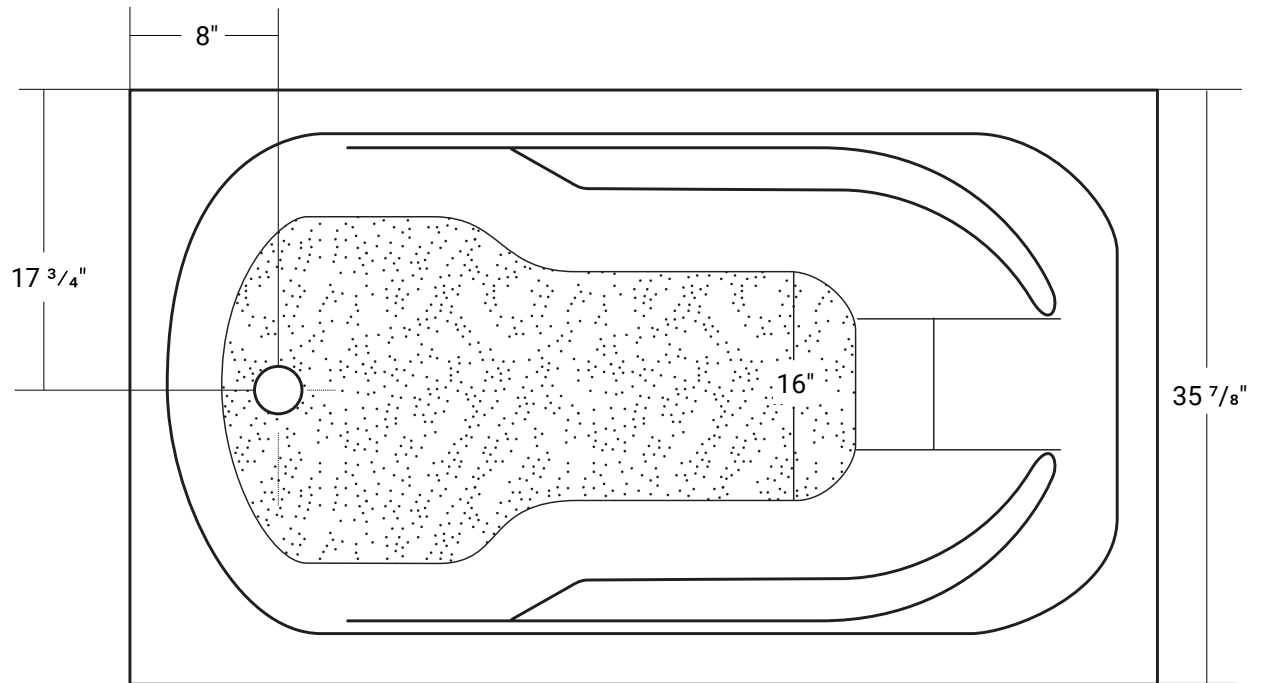

Denmark

Product #: 42354

60" x 35 7/8" x 20" | Immersion Depth: 14 1/4"

Product Specifications

- 100% acrylic with fiberglass & wood reinforcement
- Water capacity ~ 55 US gallons
- 1 year limited manufacturer's warranty included

Design Features

- Seamless, 1-piece acrylic bath
- Designed for drop-in installation
- Gently sloping back & arm rest

Available Upgrades

- Chromotherapy
- Lateral Air
- HydroMassage
- Comfortwarm™
- Inline HydroMassage Heater
- Vibe Sound
- Aromatherapy