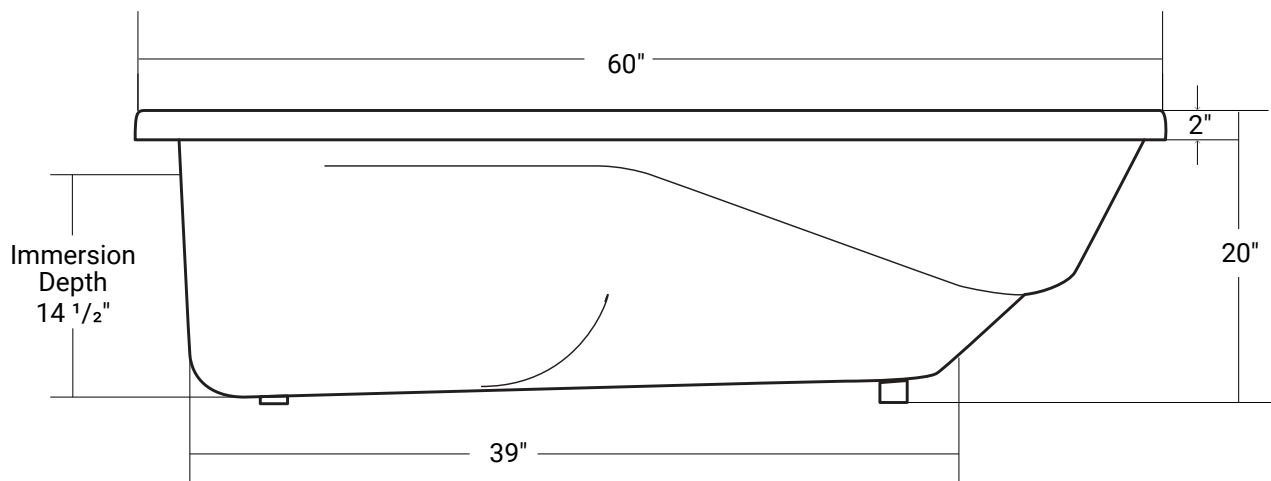

Denmark

Product #: 42354

60" x 35 7/8" x 20" | Immersion Depth: 14 1/4"

Product Specifications

- 100% acrylic with fiberglass & wood reinforcement
- Water capacity ~ 55 US gallons
- 1 year limited manufacturer's warranty included

Design Features

- Seamless, 1-piece acrylic bath
- Designed for drop-in installation
- Gently sloping back & arm rest

Available Upgrades

- Chromotherapy
- Lateral Air
- HydroMassage
- Comfortwarm™
- Inline HydroMassage Heater
- Vibe Sound
- Aromatherapy