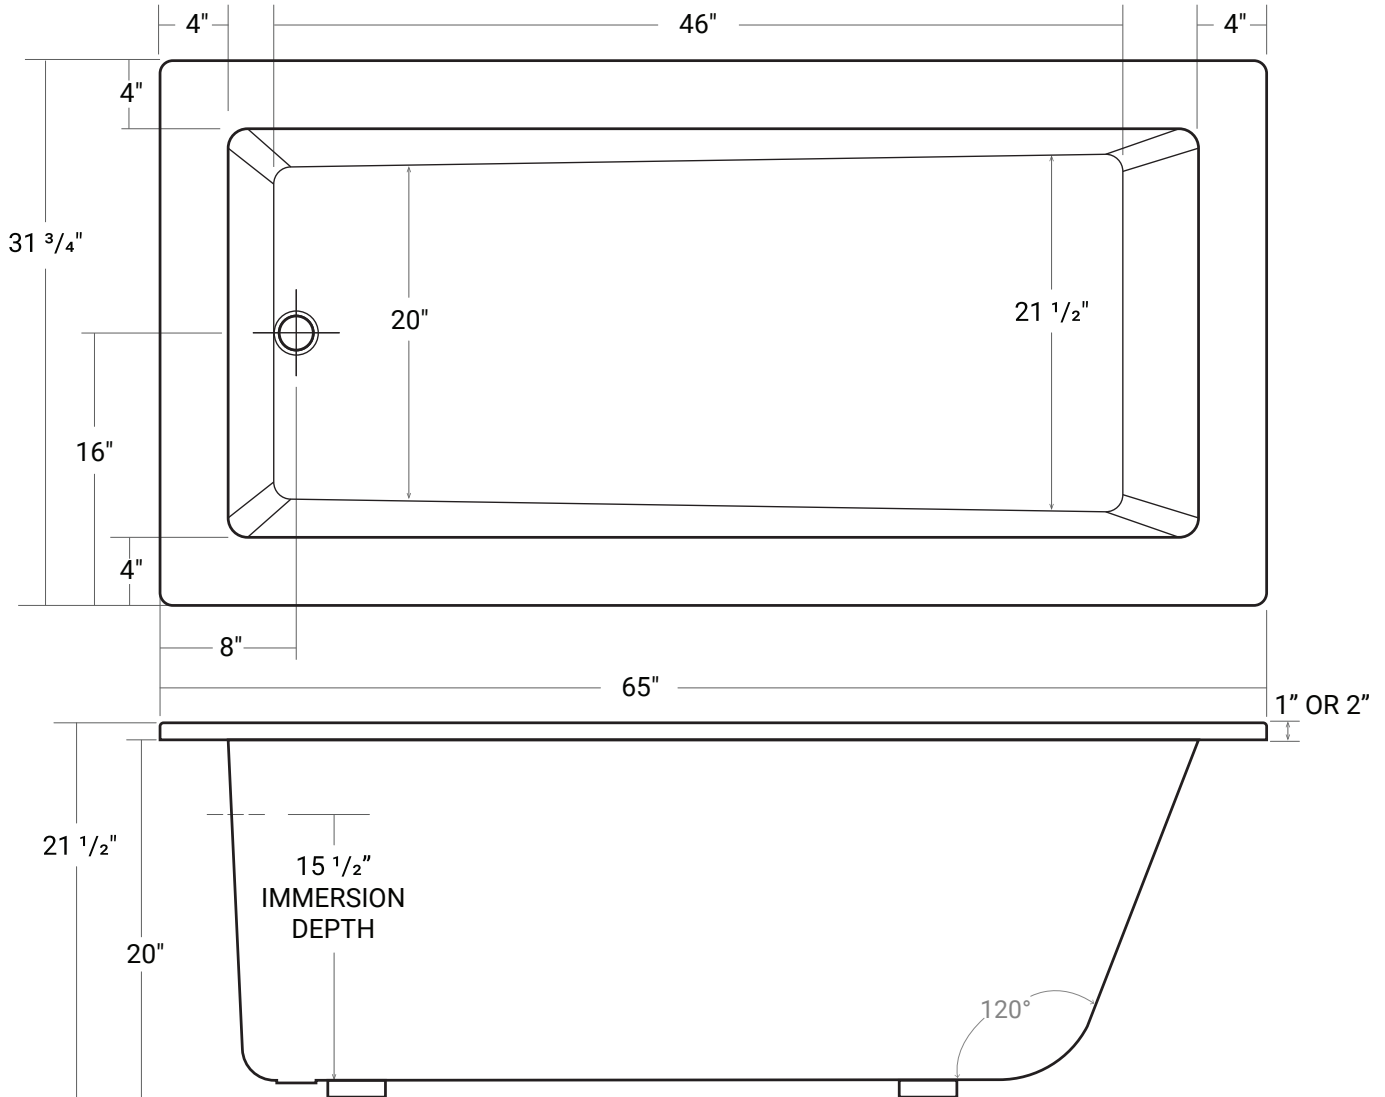

Acritec Industries Corp.

27049 Gloucester Way
Langley, B.C. V4W 3Y3

Tel: 604.607.0856

Fax: 604.607.0857

Email: info@acritec.com

Website: www.acritec.com

In keeping with our policy of continuing product improvement, Acritec Industries Corp. reserves the right to change product specifications without notice.

Important

*While we strive to provide accurate measurements for our customers, sometimes mistakes happen. Our goal is to help things run smoothly from shipment to installation, so if you notice any errors in our spec sheets, please let us know.

Our products are handmade & hand finished so you can expect a tolerance of $\pm \frac{1}{4}$ " on all measurements. We strongly recommend waiting until your ordered product is on-site before attempting any rough-in carpentry or plumbing.

If you want to verify any of our measurements, please feel free to call or email us.

*Drawings are not to scale