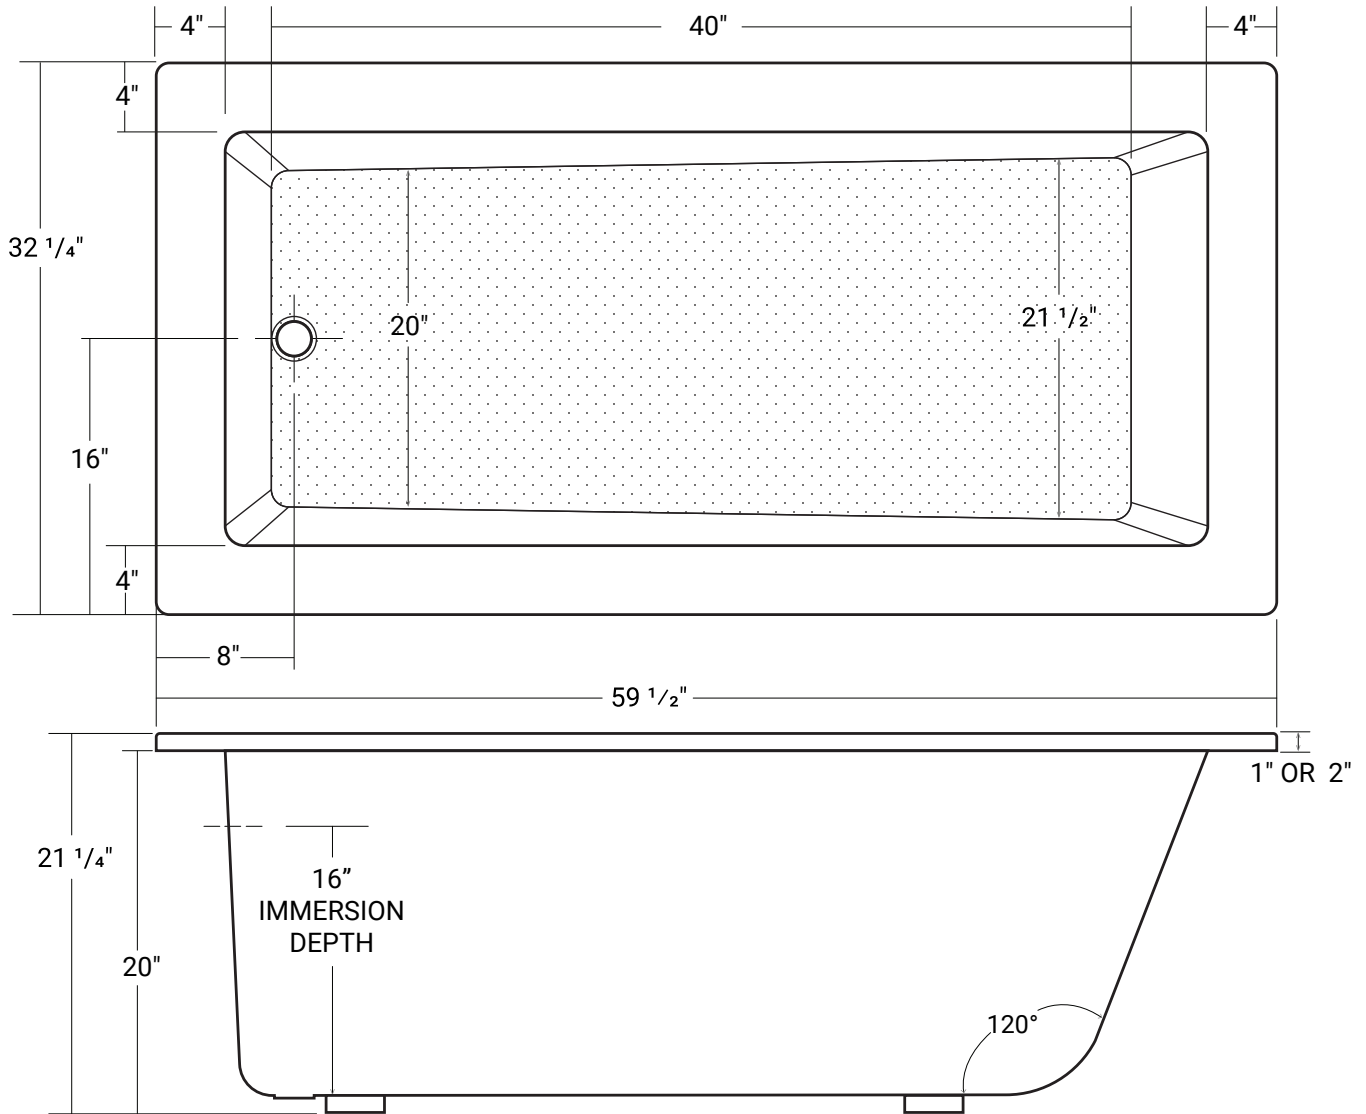

Kyoto

Product #: 42421

59 ½" x 32 ¼" x 21 ¼" | Immersion Depth: 16"

Product Specifications

- 100% acrylic with fiberglass & wood reinforcement
- Water capacity - 50 US gallons
- 1 year limited manufacturer's warranty included
- Lip height options: 1" or 2"

Design Features

- Seamless, 1-piece acrylic bath
- Designed for drop-in installation
- Undermount Compatible
- Gently sloping lumbar support
- Textured Bottom

Available Upgrades

- Chromotherapy
- Lateral Air
- Hydro Massage
- Comfortwarm™
- Vibe Sound
- Aromatherapy