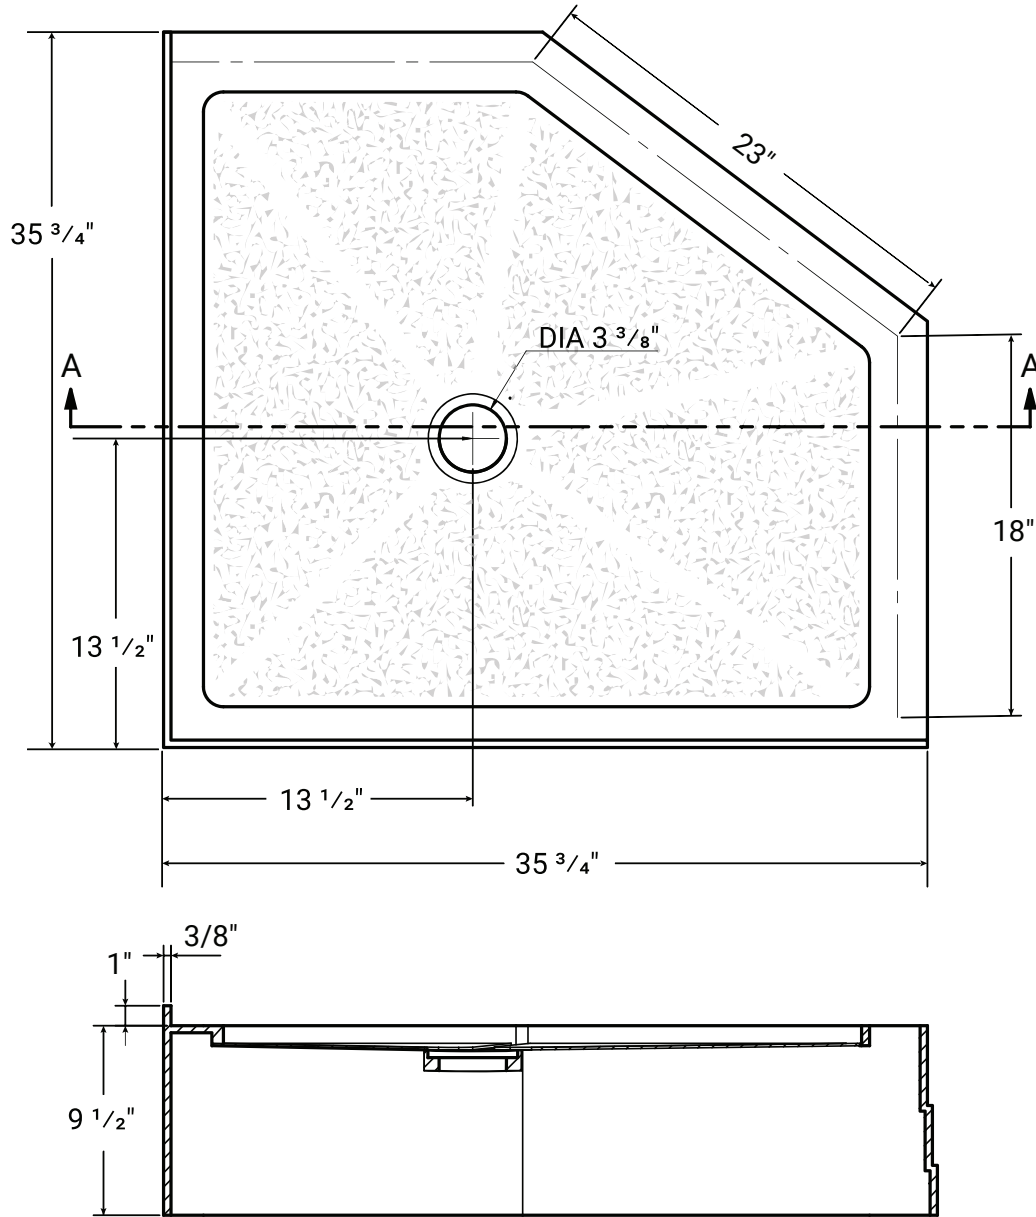

## 36" Neo Angle, AFR

Product # 61022

Neo Angle - Above Floor Rough-In

### Product Specifications

- Acrylic with fiberglass & wood reinforcement
- Pre-levelled shower base
- Textured bottom
- Available in white
- 1 year limited manufacturer's warranty included

### Design Features

- Standard 3 3/8" shower drain opening
- Floor of base is elevated to allow room to install the shower drain and plumbing.
- Integral 1" tiling flange for easy installation
- Compatible with Swayze Shower door:
  - 54113 Chrome
  - 54110 Brushed N.

Our products are handmade & hand finished so you can expect a tolerance of  $\pm 1/4"$  on all measurements. The water pooling on the Acritec acrylic shower bases of 4 inches is a normal tolerance. This is natural because of the surface tension of the water on plastic surfaces. We strongly recommend waiting until your ordered product is on-site before attempting any rough-in carpentry or plumbing.