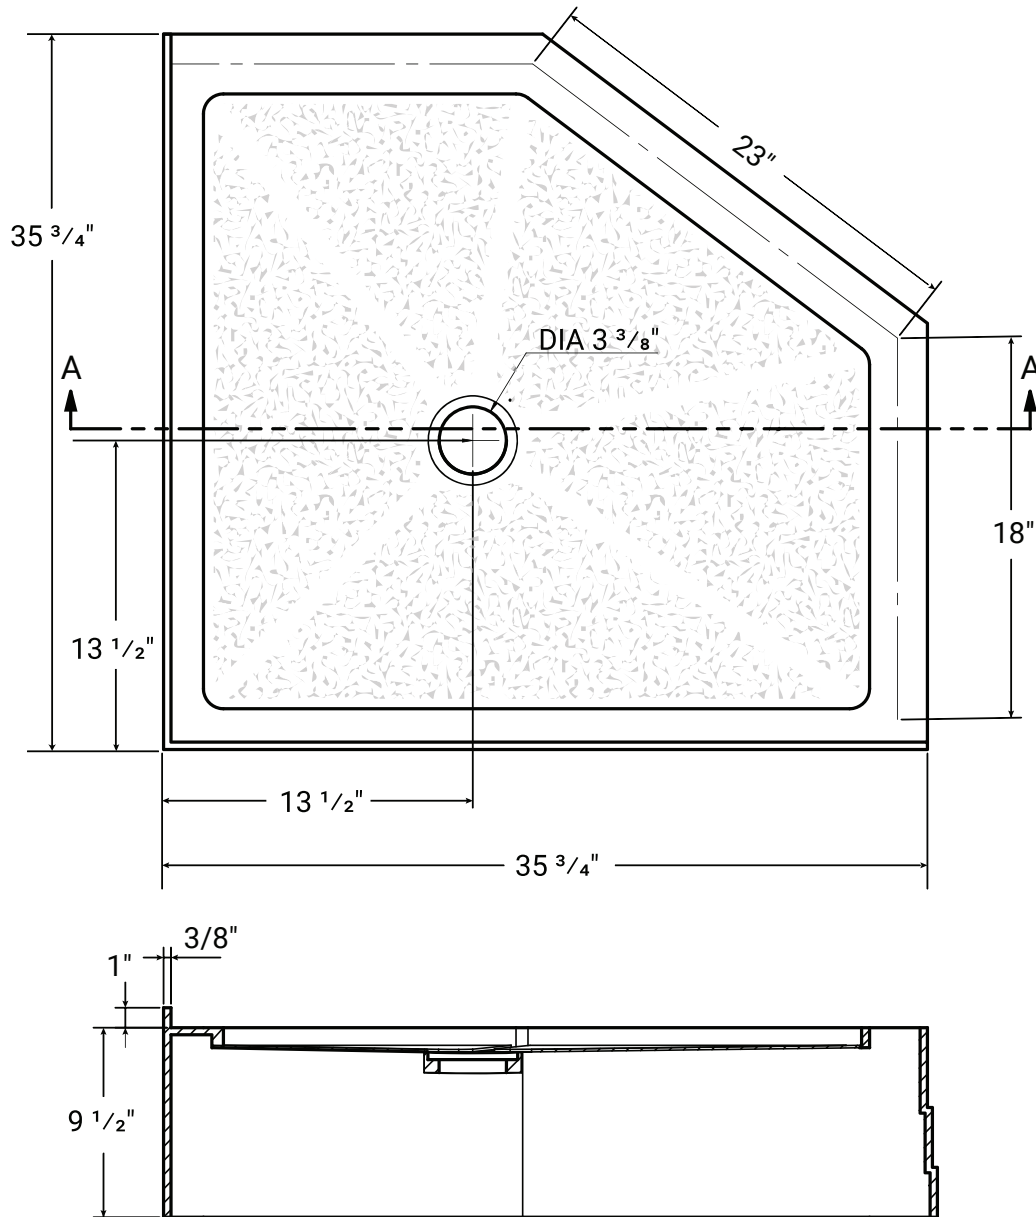

36" Neo Angle, AFR

Product # 61022

Neo Angle - Above Floor Rough-In

Product Specifications

- Acrylic with fiberglass & wood reinforcement
- Pre-levelled shower base
- Textured bottom
- Available in white
- 1 year limited manufacturer's warranty included

Design Features

- Standard 3 $\frac{3}{8}$ " shower drain opening
- Floor of base is elevated to allow room to install the shower drain and plumbing.
- Integral 1" tiling flange for easy installation
- Compatible with Swayze Shower door:
 - 54113 Chrome
 - 54110 Brushed N.

Our products are handmade & hand finished so you can expect a tolerance of ± 1/4" on all measurements. The water pooling on the Acritec acrylic shower bases of 4 inches is a normal tolerance. This is natural because of the surface tension of the water on plastic surfaces. We strongly recommend waiting until your ordered product is on-site before attempting any rough-in carpentry or plumbing.