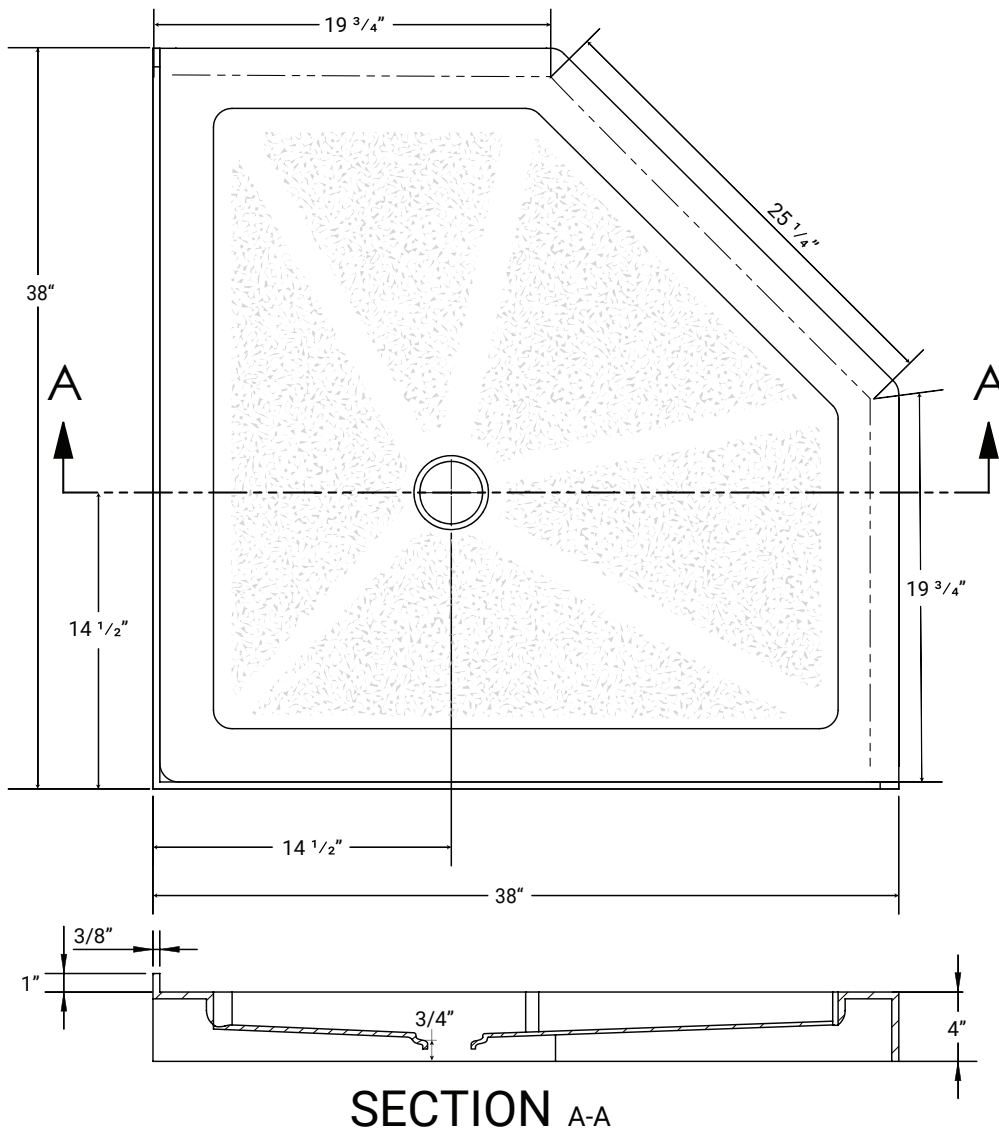

38" Neo Angle

Product # 61030

38" x 38"

Product Specifications

- Acrylic with fiberglass & wood reinforcement
- Pre-levelled shower base
- Textured bottom
- Available in white
- 1 year limited manufacturer's warranty included

Design Features

- Standard 3 $\frac{3}{8}$ " shower drain opening
- Floor of base is elevated to allow room to install the shower drain and plumbing.
- Integral 1" tiling flange for easy installation
- Compatible with Swayze Shower door:
 - 54123 Chrome
 - 54120 Brushed N.

Our products are handmade & hand finished so you can expect a tolerance of $\pm 1/4$ " on all measurements. The water pooling on the Acritec acrylic shower bases of 4 inches is a normal tolerance. This is natural because of the surface tension of the water on plastic surfaces. We strongly recommend waiting until your ordered product is on-site before attempting any rough-in carpentry or plumbing.