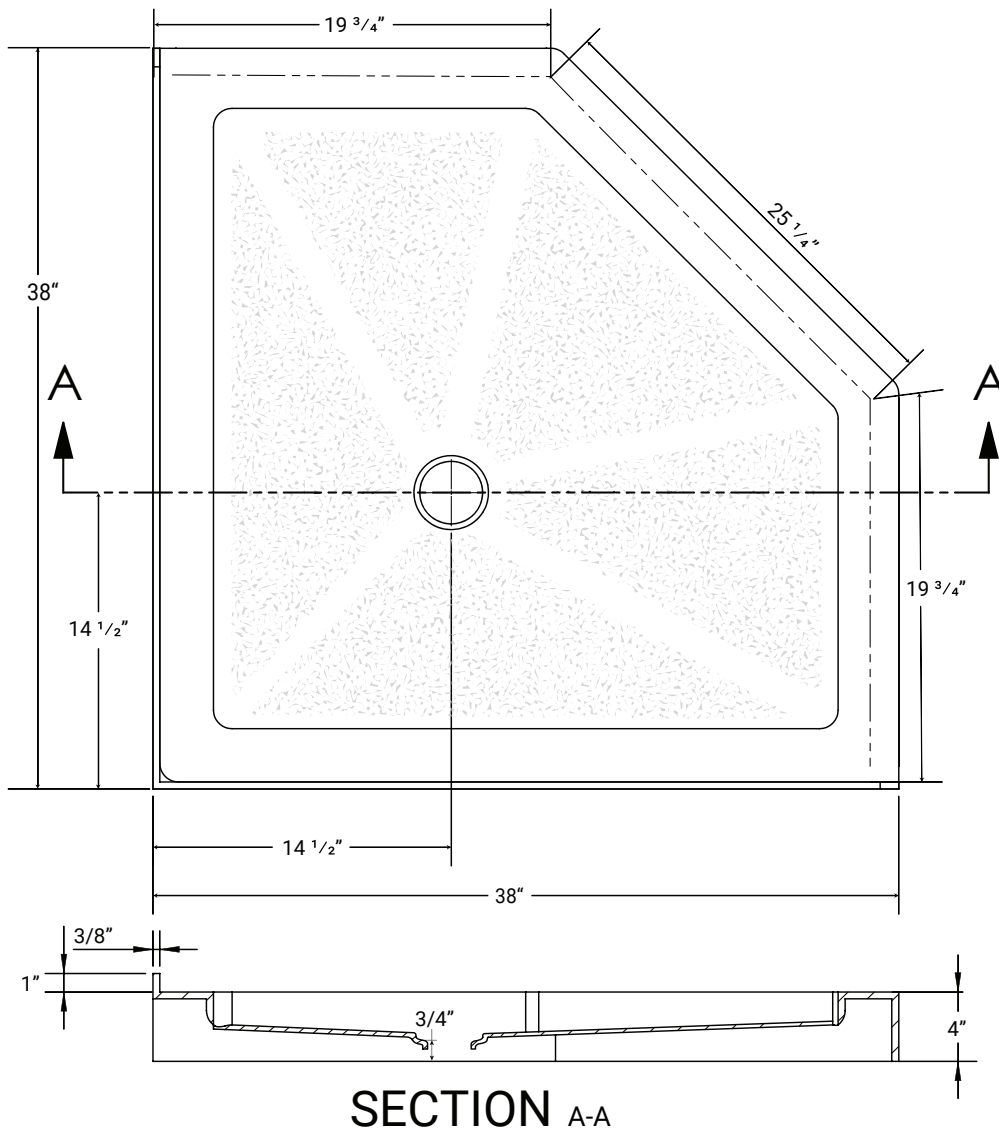

38" Neo Angle

Product # 61030

38" x 38"

Product Specifications

- Acrylic with fiberglass & wood reinforcement
- Pre-levelled shower base
- Textured bottom
- Available in white
- 1 year limited manufacturer's warranty included

Design Features

- Standard 3 $\frac{3}{8}$ " shower drain opening
- Floor of base is elevated to allow room to install the shower drain and plumbing.
- Integral 1" tiling flange for easy installation
- Compatible with Swayze Shower door:
 - 54123 Chrome
 - 54120 Brushed N.

Our products are handmade & hand finished so you can expect a tolerance of $\pm 1/4$ " on all measurements. The water pooling on the Acritec acrylic shower bases of 4 inches is a normal tolerance. This is natural because of the surface tension of the water on plastic surfaces. We strongly recommend waiting until your ordered product is on-site before attempting any rough-in carpentry or plumbing.