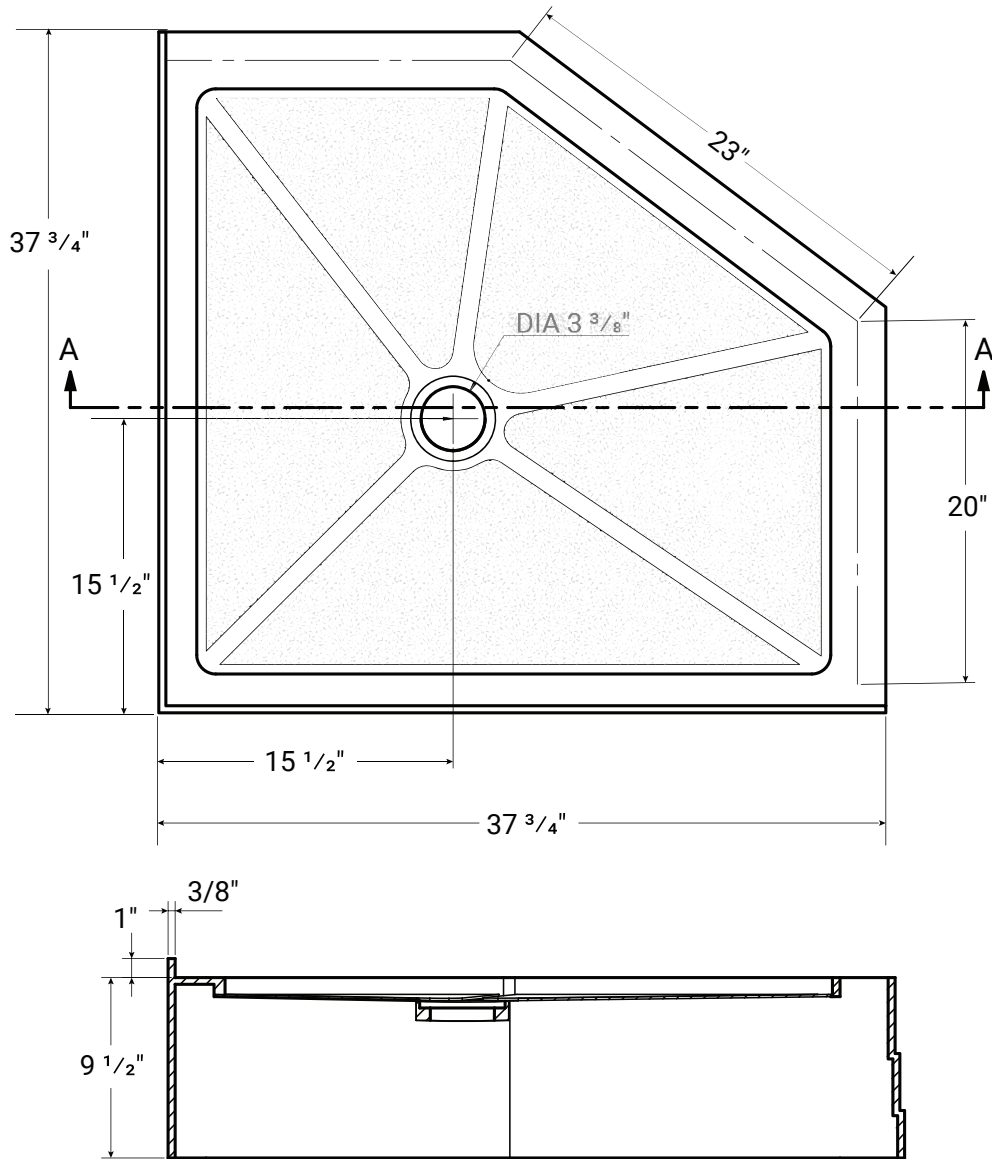

38" Neo Angle, AFR

Product # 61031

38" x 38"

Product Specifications

- Acrylic with fiberglass & wood reinforcement
- Pre-levelled shower base
- Available in white
- 1 year limited manufacturer's warranty included

Design Features

- Standard 3 3/8" shower drain opening
- Floor of base is elevated to allow room to install the shower drain and plumbing.
- Integral 1" tiling flange for easy installation
- Compatible with Swayze Shower door:
 - 54123 Chrome
 - 54120 Brushed N.

Our products are handmade & hand finished so you can expect a tolerance of $\pm 1/4"$ on all measurements. The water pooling on the Acritec acrylic shower bases of 4 inches is a normal tolerance. This is natural because of the surface tension of the water on plastic surfaces. We strongly recommend waiting until your ordered product is on-site before attempting any rough-in carpentry or plumbing.