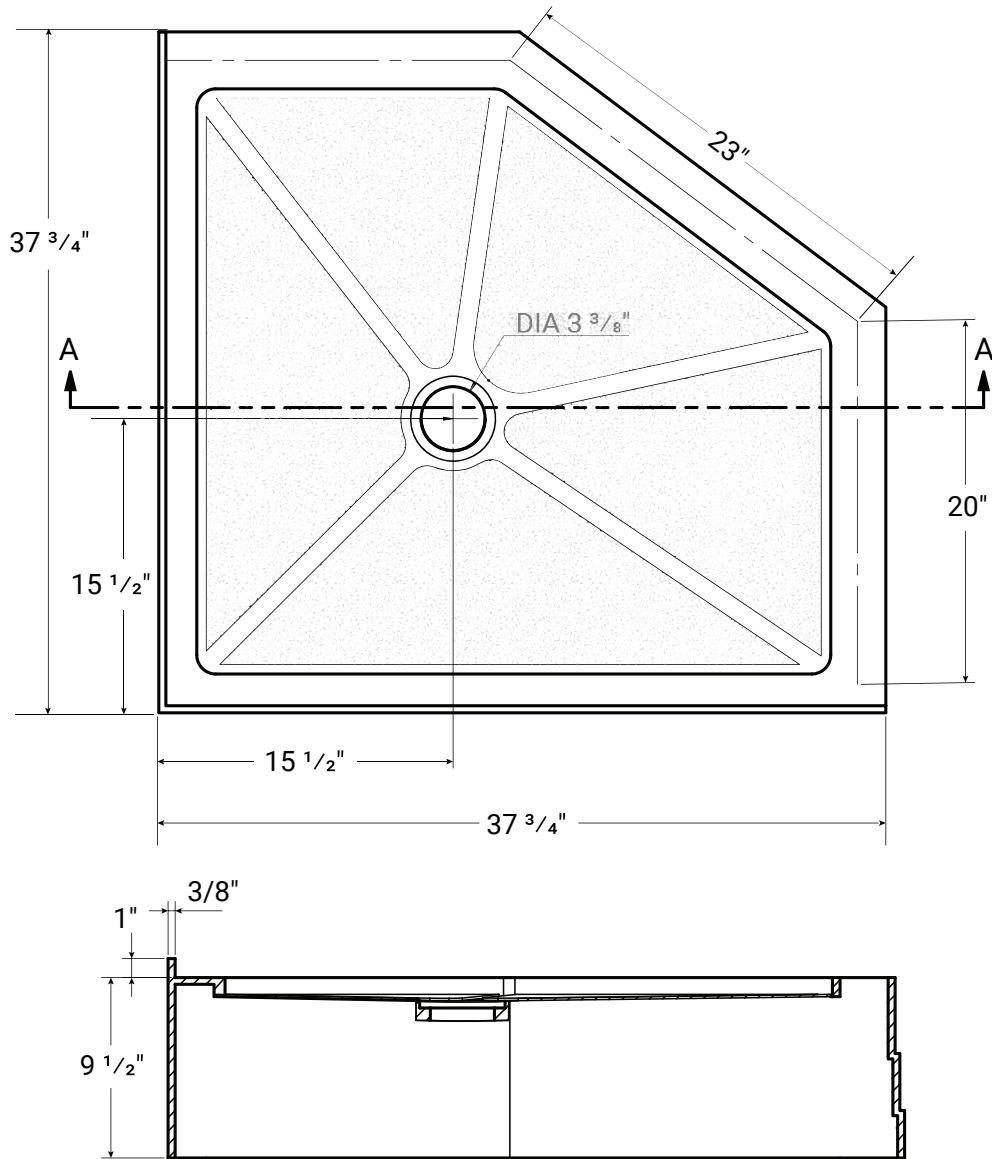

## 38" Neo Angle, AFR

Product # 61031

38" x 38"

### Product Specifications

- Acrylic with fiberglass & wood reinforcement
- Pre-levelled shower base
- Available in white
- 1 year limited manufacturer's warranty included

### Design Features

- Standard 3 3/8" shower drain opening
- Floor of base is elevated to allow room to install the shower drain and plumbing.
- Integral 1" tiling flange for easy installation
- Compatible with Swayze Shower door:
  - 54123 Chrome
  - 54120 Brushed N.

Our products are handmade & hand finished so you can expect a tolerance of  $\pm 1/4"$  on all measurements. The water pooling on the Acritec acrylic shower bases of 4 inches is a normal tolerance. This is natural because of the surface tension of the water on plastic surfaces. We strongly recommend waiting until your ordered product is on-site before attempting any rough-in carpentry or plumbing.