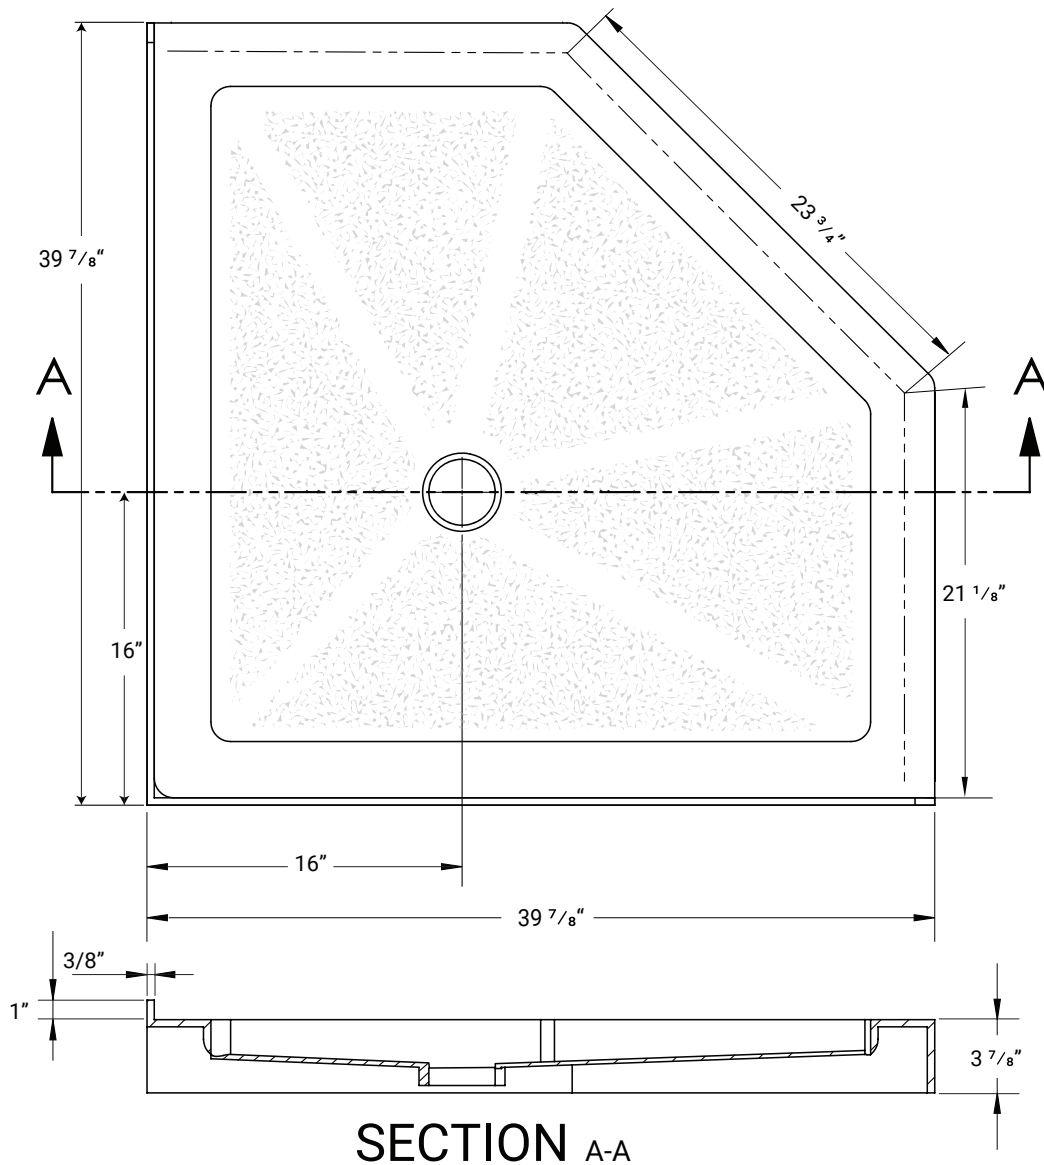

## 40" Neo Angle

Product # 61032

40" x 40"

### Product Specifications

- Acrylic with fiberglass & wood reinforcement
- Pre-levelled shower base
- Textured bottom
- Available in white
- 1 year limited manufacturer's warranty included

### Design Features

- Standard 3 3/8" shower drain opening
- Floor of base is elevated to allow room to install the shower drain and plumbing.
- Integral 1" tiling flange for easy installation
- Compatible with Swayze Shower door:
  - 54133 Chrome
  - 54130 Brushed N.

Our products are handmade & hand finished so you can expect a tolerance of  $\pm 1/4$ " on all measurements. The water pooling on the Acritec acrylic shower bases of 4 inches is a normal tolerance. This is natural because of the surface tension of the water on plastic surfaces. We strongly recommend waiting until your ordered product is on-site before attempting any rough-in carpentry or plumbing.