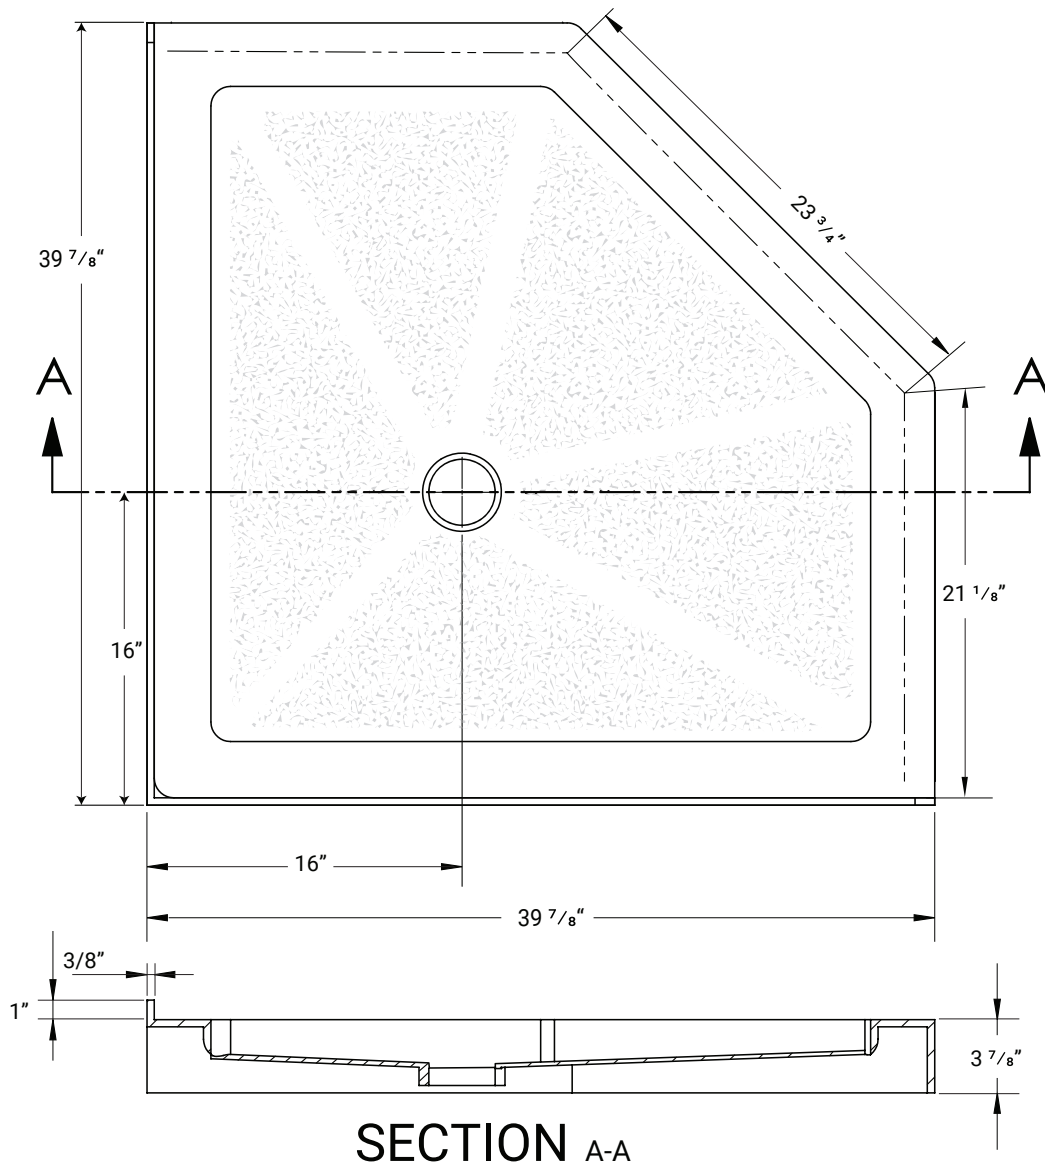

40" Neo Angle

Product # 61032

40" x 40"

Product Specifications

- Acrylic with fiberglass & wood reinforcement
- Pre-levelled shower base
- Textured bottom
- Available in white
- 1 year limited manufacturer's warranty included

Design Features

- Standard 3 3/8" shower drain opening
- Floor of base is elevated to allow room to install the shower drain and plumbing.
- Integral 1" tiling flange for easy installation
- Compatible with Swayze Shower door:
 - 54133 Chrome
 - 54130 Brushed N.

Our products are handmade & hand finished so you can expect a tolerance of $\pm 1/4$ " on all measurements. The water pooling on the Acritec acrylic shower bases of 4 inches is a normal tolerance. This is natural because of the surface tension of the water on plastic surfaces. We strongly recommend waiting until your ordered product is on-site before attempting any rough-in carpentry or plumbing.