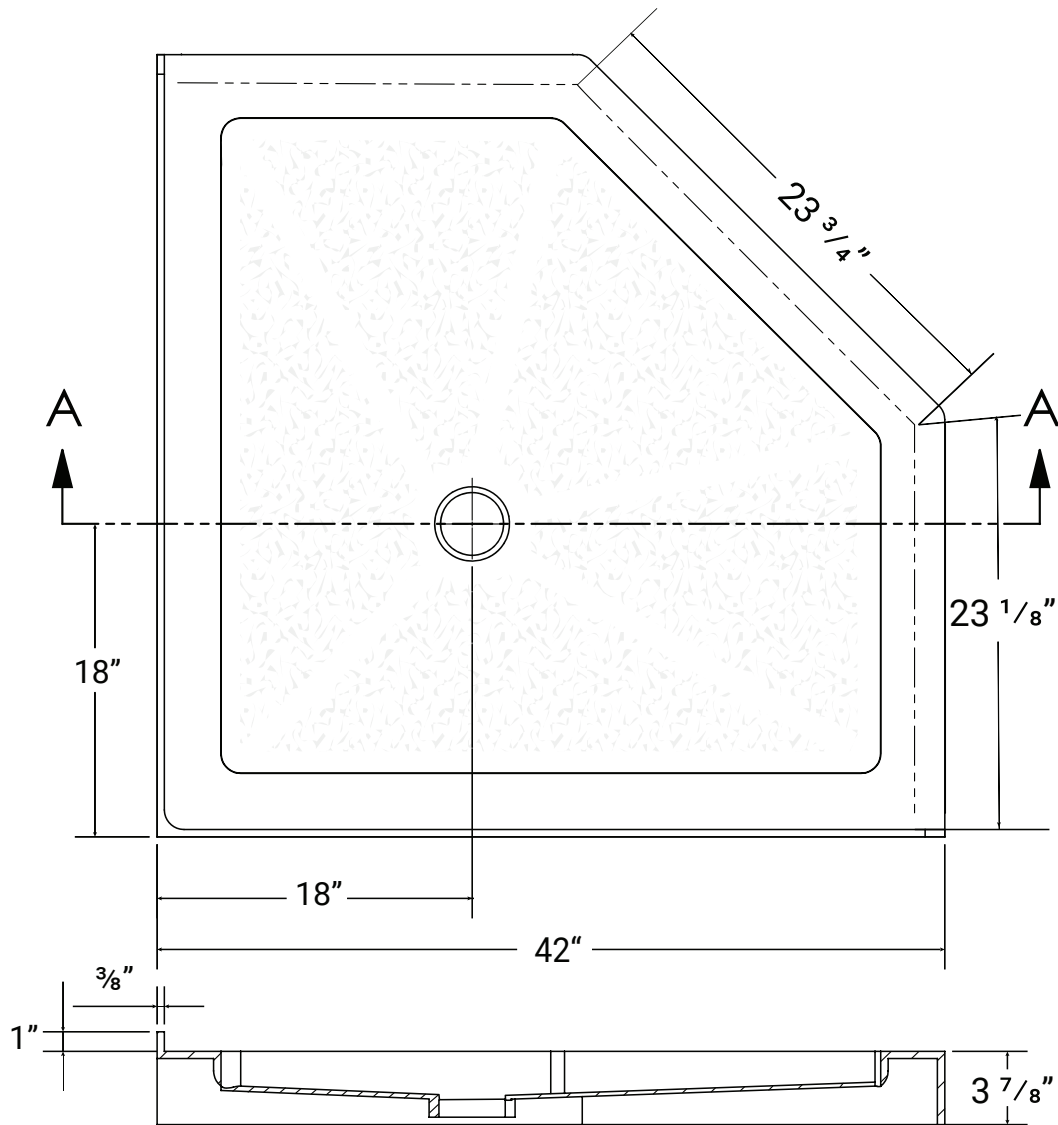

## 42" Neo Angle

Product # 61041

42" x 42"

### Product Specifications

- Acrylic with fiberglass & wood reinforcement
- Pre-levelled shower base
- Textured bottom
- Available in white
- 1 year limited manufacturer's warranty included

### Design Features

- Standard 3 3/8" shower drain opening
- Floor of base is elevated to allow room to install the shower drain and plumbing.
- Integral 1" tiling flange for easy installation
- Bottom: light texture and pattern
- Compatible with Swayze Shower door:
  - 54143 Chrome
  - 54140 Brushed N.