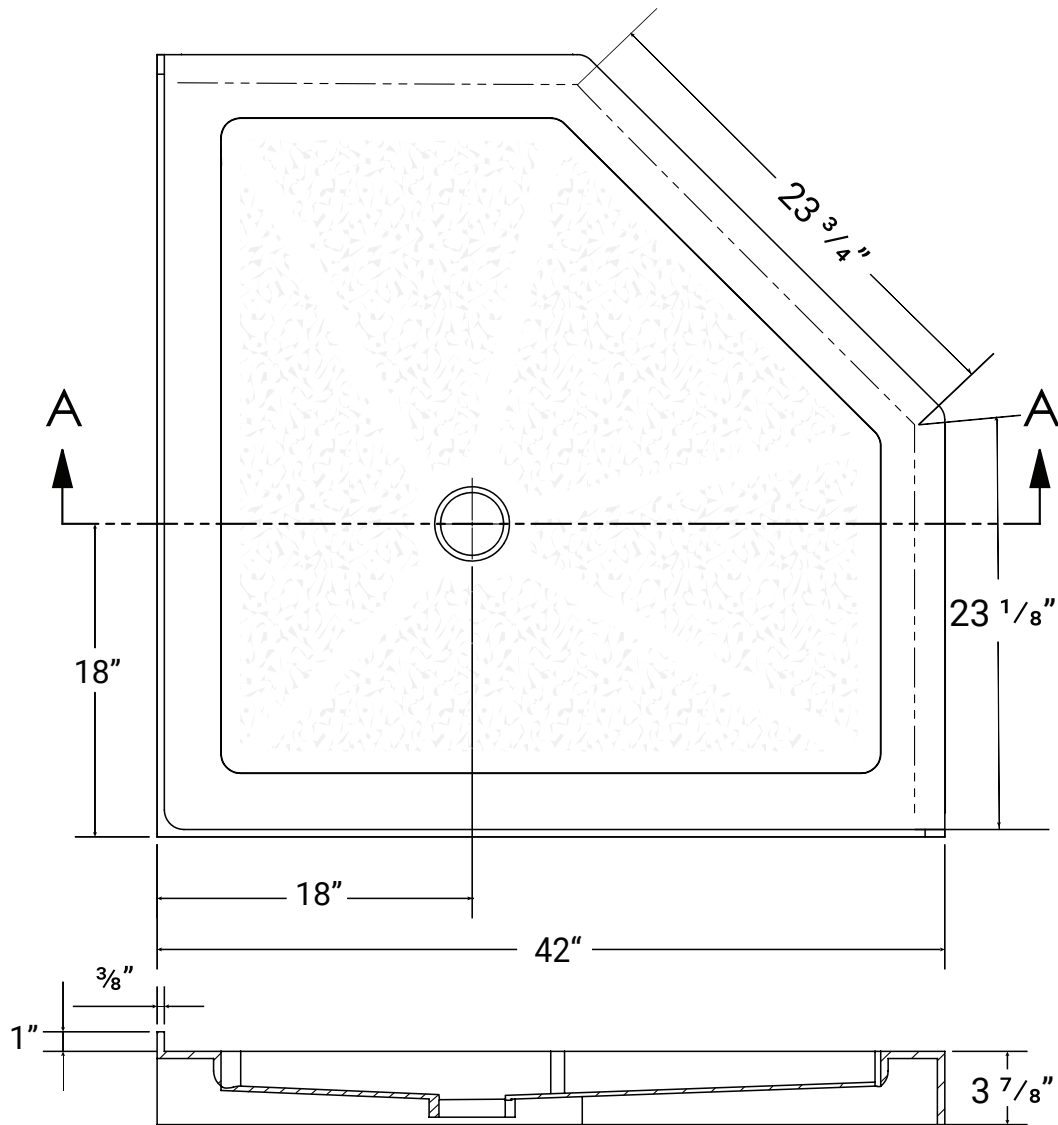

42" Neo Angle

Product # 61041

42" x 42"

Product Specifications

- Acrylic with fiberglass & wood reinforcement
- Pre-levelled shower base
- Textured bottom
- Available in white
- 1 year limited manufacturer's warranty included

Design Features

- Standard 3 3/8" shower drain opening
- Floor of base is elevated to allow room to install the shower drain and plumbing.
- Integral 1" tiling flange for easy installation
- Bottom: light texture and pattern
- Compatible with Swayze Shower door:
 - 54143 Chrome
 - 54140 Brushed N.

Our products are handmade & hand finished so you can expect a tolerance of $\pm 1/4"$ on all measurements. The water pooling on the Acritec acrylic shower bases of 4 inches is a normal tolerance. This is natural because of the surface tension of the water on plastic surfaces. We strongly recommend waiting until your ordered product is on-site before attempting any rough-in carpentry or plumbing.