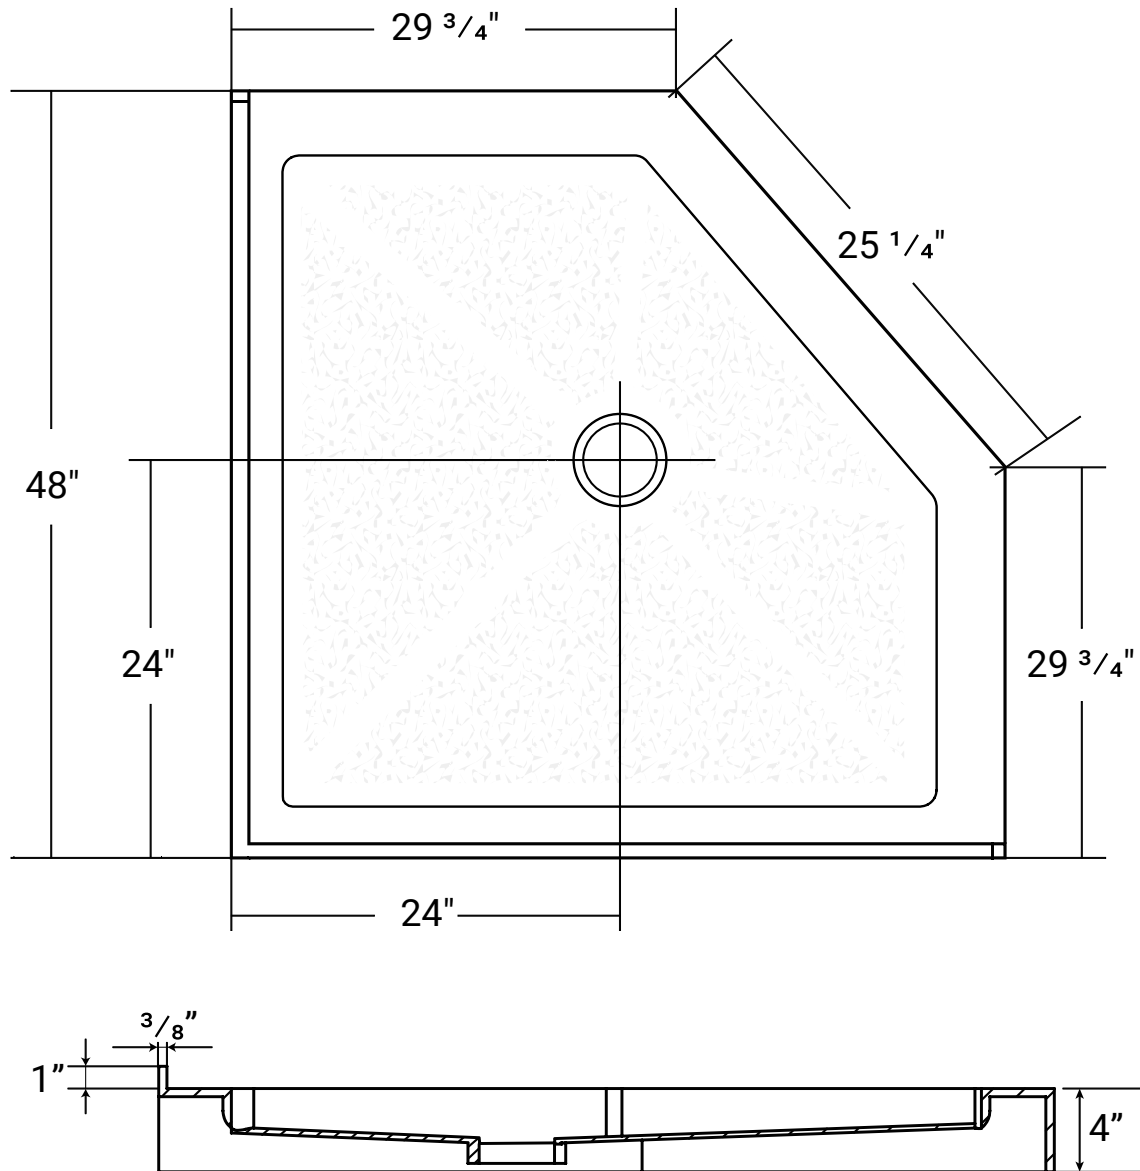

48" Neo Angle

Product # 61042

48" x 48"

Product Specifications

- Acrylic with fiberglass & wood reinforcement
- Pre-levelled shower base
- Textured bottom
- Available in white
- 1 year limited manufacturer's warranty included

Design Features

- Standard 3 3/8" shower drain opening
- Floor of base is elevated to allow room to install the shower drain and plumbing.
- Integral 1" tiling flange for easy installation
- Bottom: light texture and pattern
- Compatible with Swayze Shower door:
 - 54153 Chrome
 - 54150 Brushed N.

Our products are handmade & hand finished so you can expect a tolerance of $\pm 1/4"$ on all measurements. The water pooling on the Acritec acrylic shower bases of 4 inches is a normal tolerance. This is natural because of the surface tension of the water on plastic surfaces. We strongly recommend waiting until your ordered product is on-site before attempting any rough-in carpentry or plumbing.