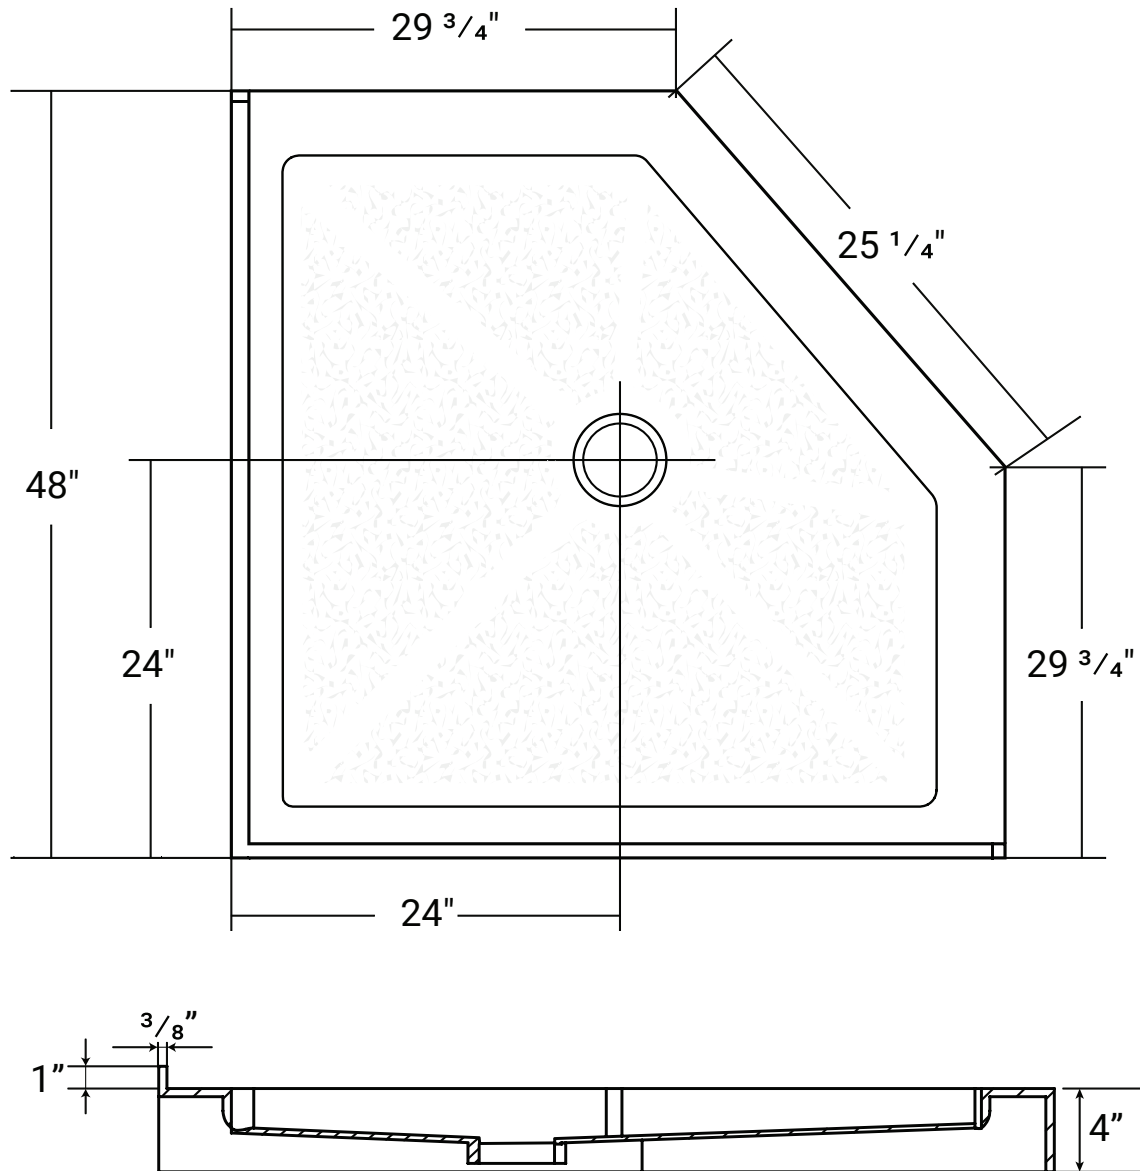

## 48" Neo Angle

Product # 61042

48" x 48"

### Product Specifications

- Acrylic with fiberglass & wood reinforcement
- Pre-levelled shower base
- Textured bottom
- Available in white
- 1 year limited manufacturer's warranty included

### Design Features

- Standard 3 3/8" shower drain opening
- Floor of base is elevated to allow room to install the shower drain and plumbing.
- Integral 1" tiling flange for easy installation
- Bottom: light texture and pattern
- Compatible with Swayze Shower door:
  - 54153 Chrome
  - 54150 Brushed N.

Our products are handmade & hand finished so you can expect a tolerance of  $\pm 1/4"$  on all measurements. The water pooling on the Acritec acrylic shower bases of 4 inches is a normal tolerance. This is natural because of the surface tension of the water on plastic surfaces. We strongly recommend waiting until your ordered product is on-site before attempting any rough-in carpentry or plumbing.