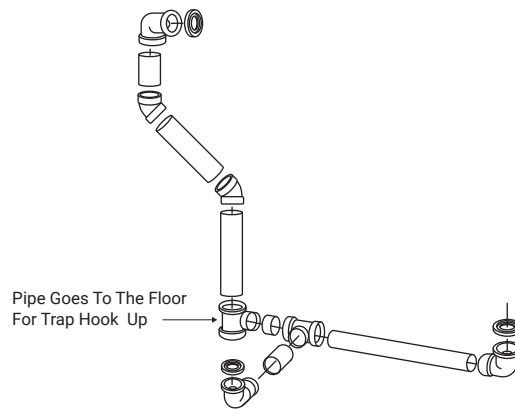

Acritec Industries Corp.

27049 Gloucester Way
Langley, B.C. V4W 3Y3

Tel: 604.607.0856

Fax: 604.607.0857

Email: info@acritec.com

Website: www.acritec.com

In keeping with our policy of continuing product improvement, Acritec Industries Corp. reserves the right to change product specifications without notice.

Important

*While we strive to provide accurate measurements for our customers, sometimes mistakes happen. Our goal is to help things run smoothly from shipment to installation, so if you notice any errors in our spec sheets, please let us know.

Our products are handmade & hand finished so you can expect a tolerance of $\pm 1/4"$ on all measurements. We strongly recommend waiting until your ordered product is on-site before attempting any rough-in carpentry or plumbing.

If you want to verify any of our measurements, please feel free to call or email us.

*Drawings are not to scale