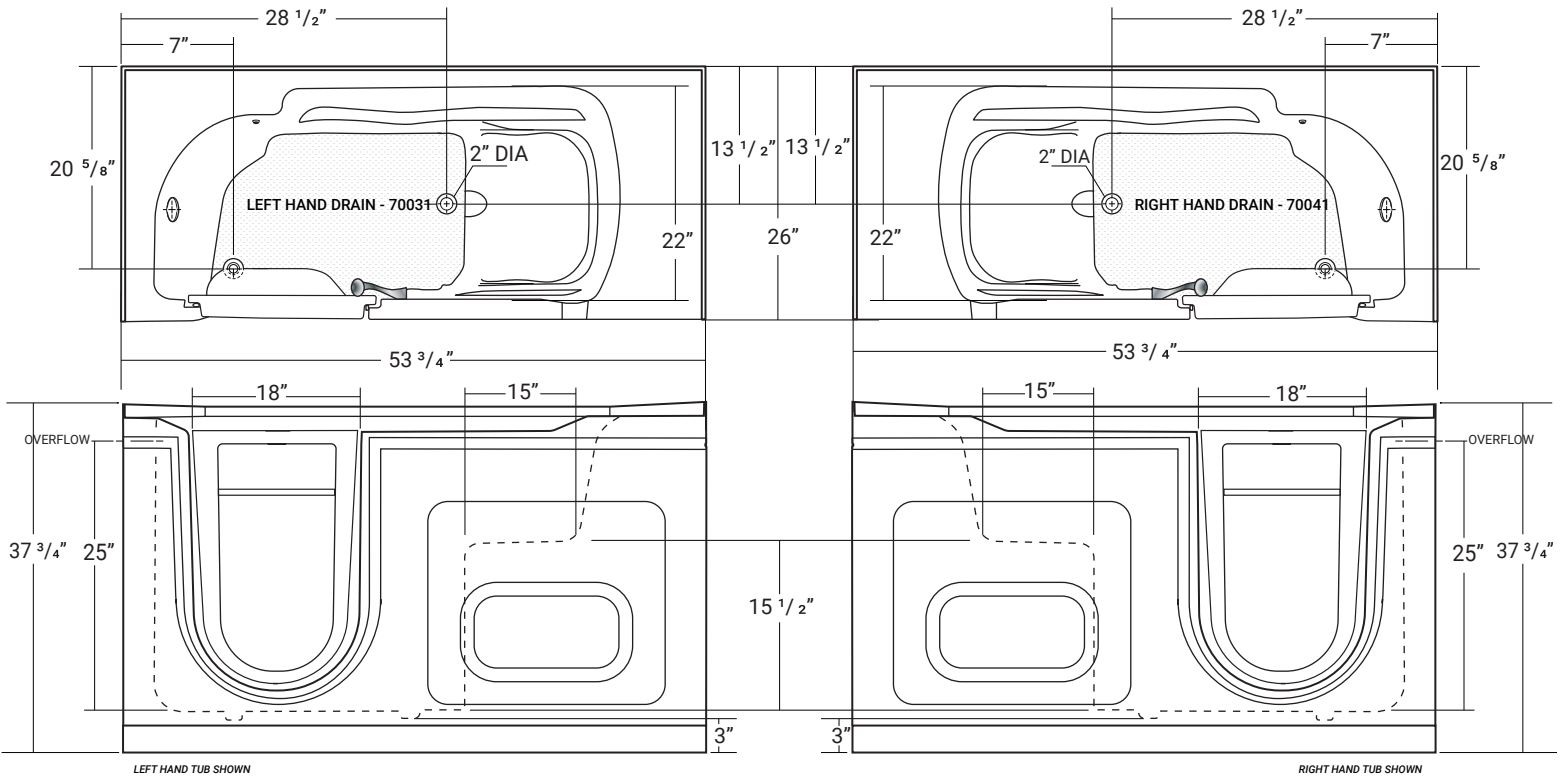

Acritec Industries Corp.

27049 Gloucester Way
Langley, B.C. V4W 3Y3

Tel: 604.607.0856

Fax: 604.607.0857

Email: info@acritec.com

Website: www.acritec.com

In keeping with our policy of continuing product improvement, Acritec Industries Corp. reserves the right to change product specifications without notice.

Important

*While we strive to provide accurate measurements for our customers, sometimes mistakes happen. Our goal is to help things run smoothly from shipment to installation, so if you notice any errors in our spec sheets, please let us know.

Our products are handmade & hand finished so you can expect a tolerance of $\pm 1/4"$ on all measurements. We strongly recommend waiting until your ordered product is on-site before attempting any rough-in carpentry or plumbing.

If you want to verify any of our measurements, please feel free to call or email us.

*Drawings are not to scale