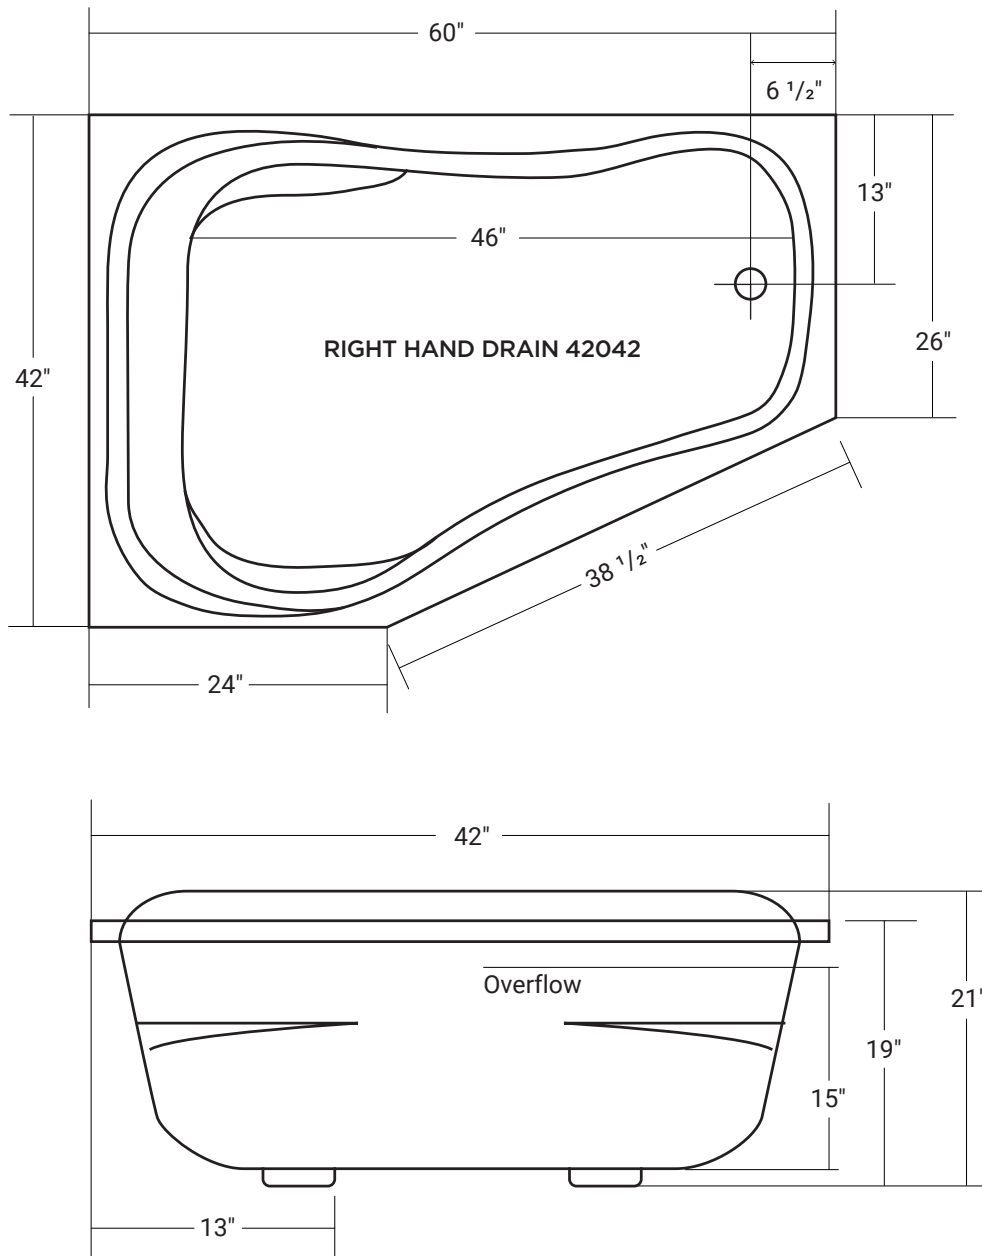

Boudoir

Product #: LH: 42041 | RH: 42042

60" x 42" x 21" | Immersion Depth: 14 ¼"

Product Specifications

- 100% acrylic with fiberglass & wood reinforcement
- Water capacity ~ 55 US gallons
- 1 year limited manufacturer's warranty included

Design Features

- Seamless, 1-piece acrylic bath
- Designed for drop-in installation
- Jet Pocket
- Gently sloping lumbar support

Available Upgrades

- Chromotherapy
- Lateral Air
- Hydro Massage
- Comfortwarm™
- Vibe Sound
- Aromatherapy