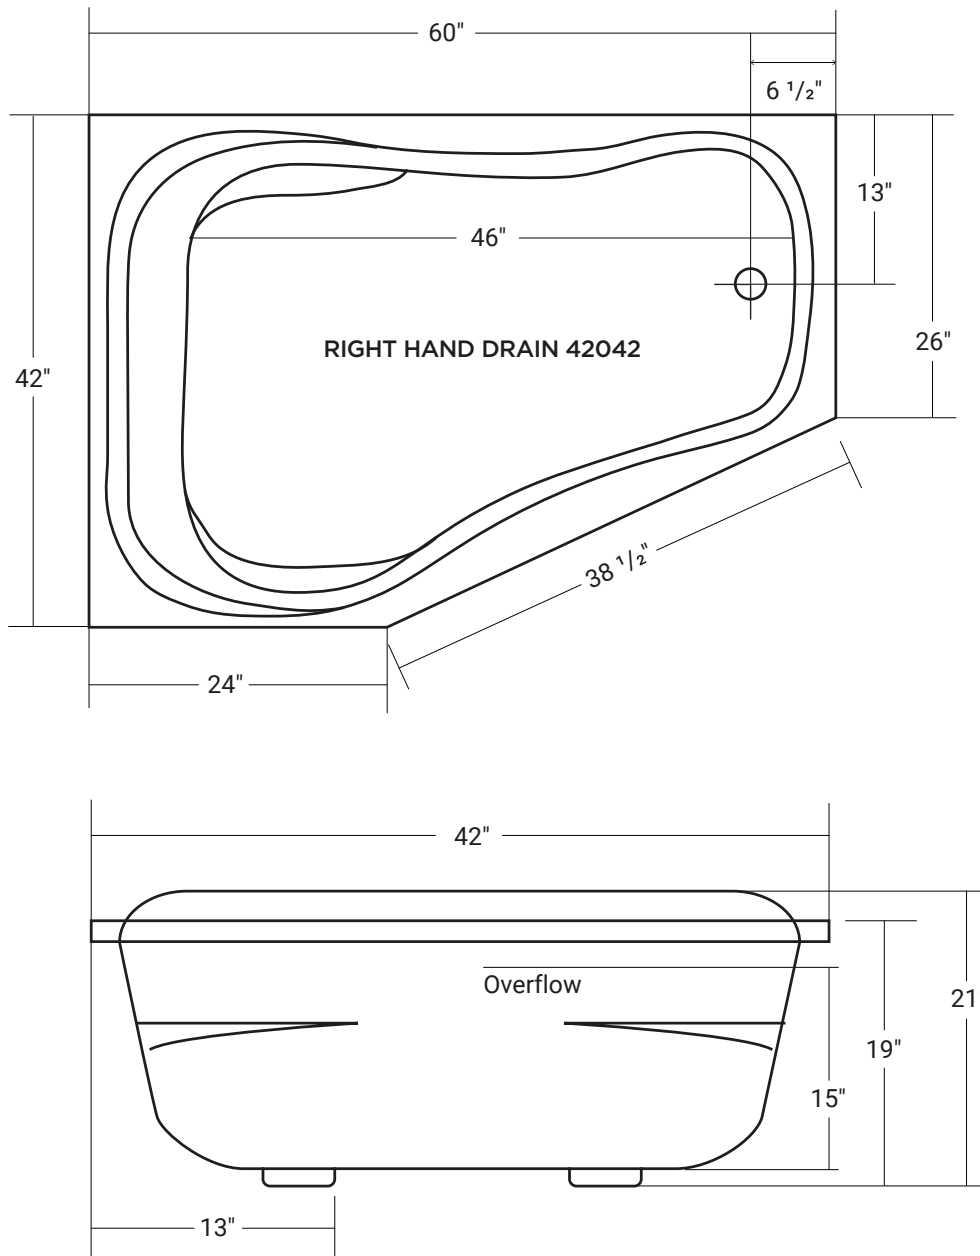

Boudoir

Product #: LH: 42041 | RH: 42042

60" x 42" x 21" | Immersion Depth: 14 ¼"

Product Specifications

- 100% acrylic with fiberglass & wood reinforcement
- Water capacity - 55 US gallons
- 1 year limited manufacturer's warranty included

Design Features

- Seamless, 1-piece acrylic bath
- Designed for drop-in installation
- Jet Pocket
- Gently sloping lumbar support

Available Upgrades

- Chromotherapy
- Lateral Air
- Hydro Massage
- Comfortwarm™
- Vibe Sound
- Aromatherapy