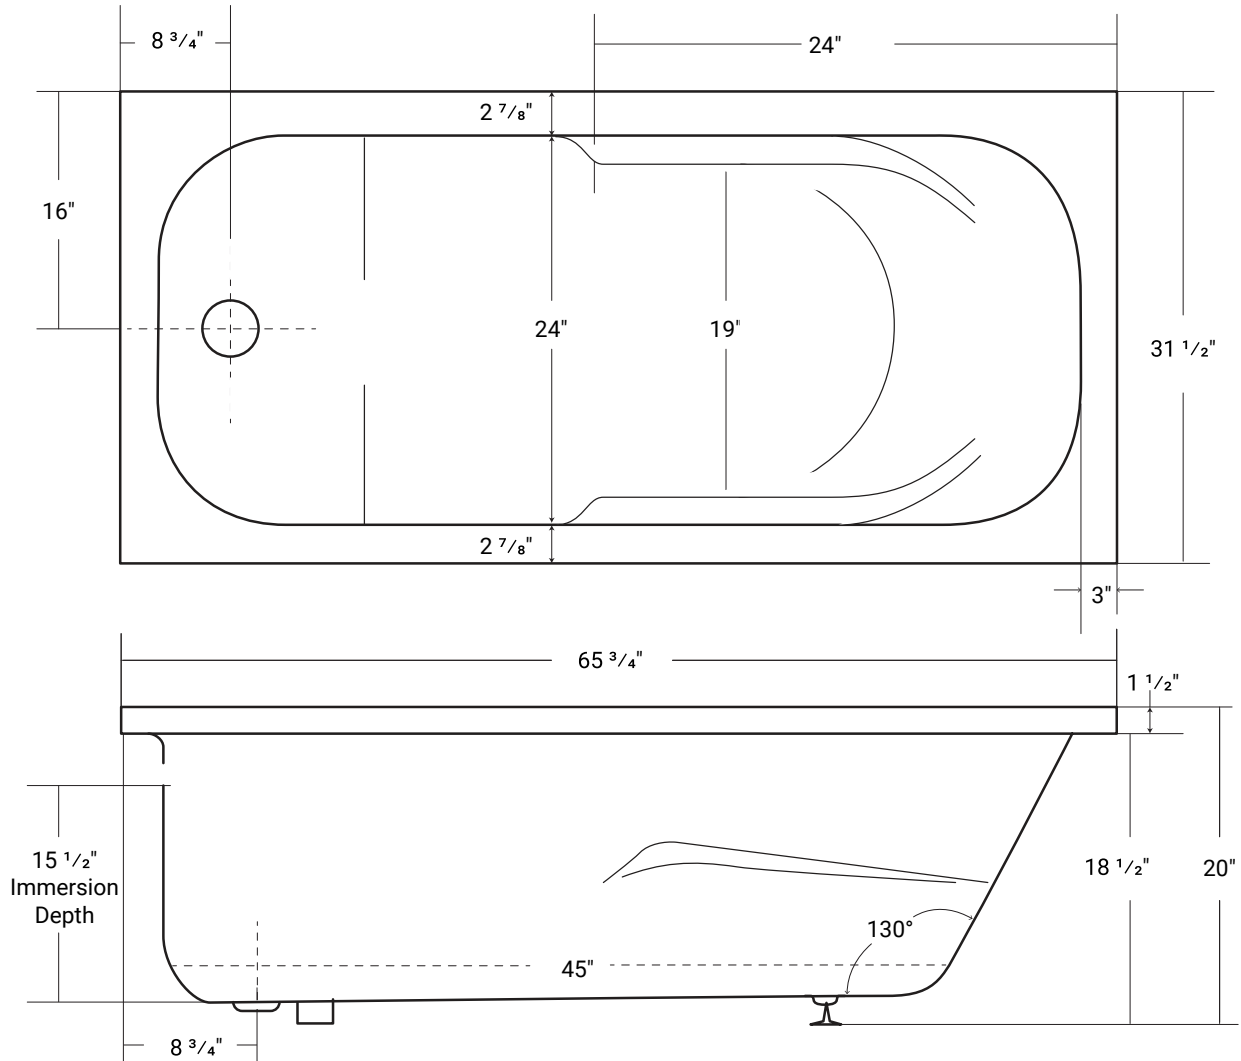

Aura

Product #: 42333

65 $\frac{3}{4}$ " x 31 $\frac{1}{2}$ " x 20" | Immersion Depth: 15 $\frac{1}{2}$ "

Product Specifications

- 100% acrylic with fiberglass & wood reinforcement
- Water capacity ~ 50 US gallons
- End drain
- 1 year limited manufacturer's warranty included

Design Features

- Designed for drop-in installation
- Deep bathing well
- Gently sloping back & arm rests

Available Upgrades

- Chromotherapy
- Lateral Air
- Hydro Massage
- Comfortwarm™
- Vibe Sound
- Aromatherapy