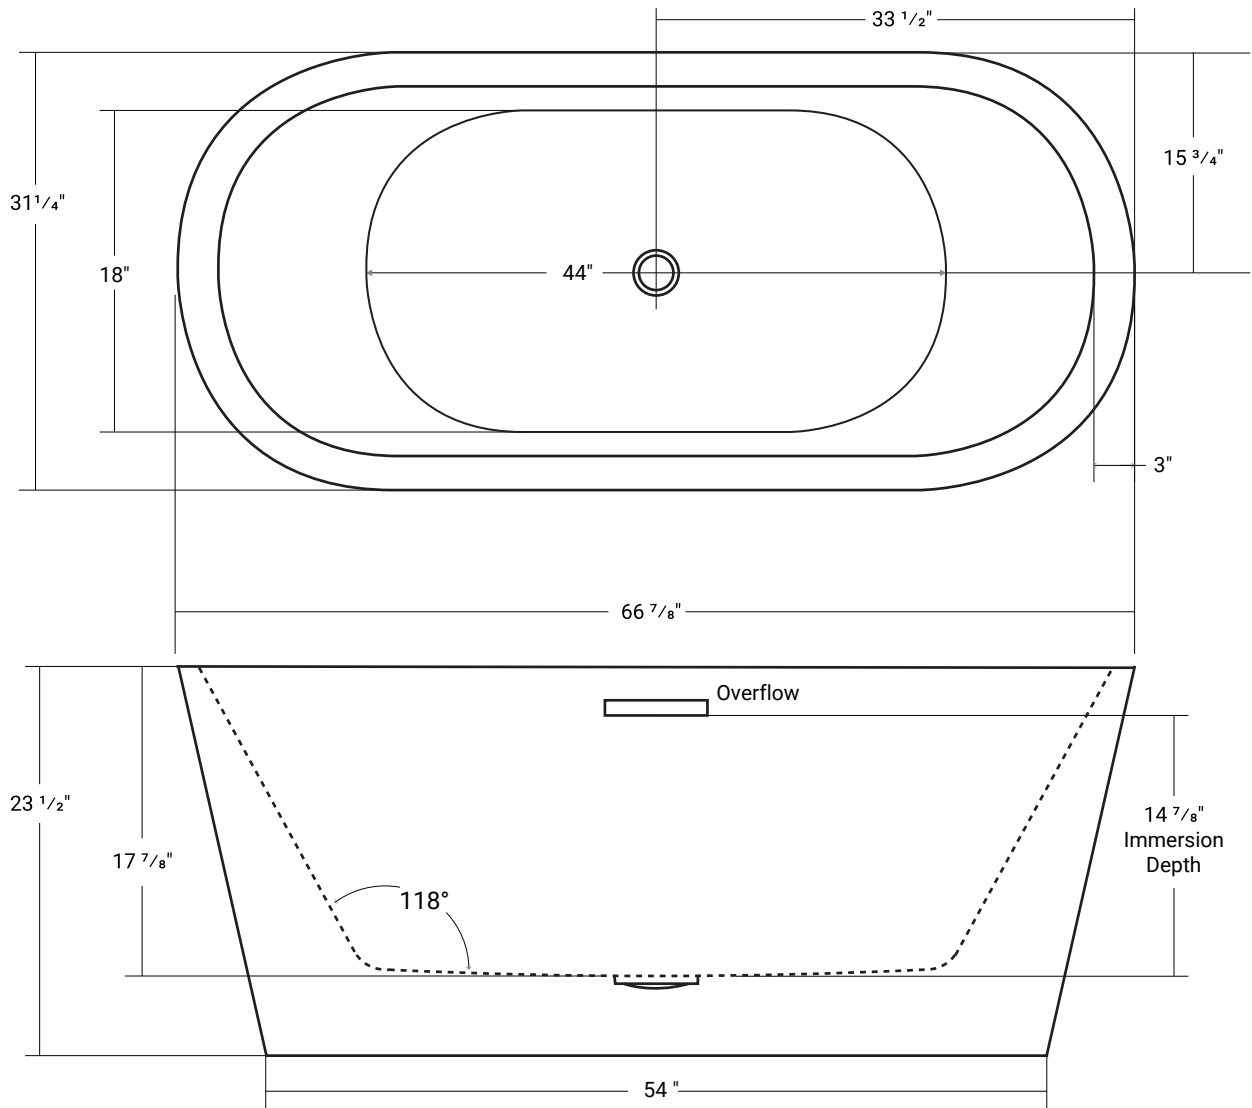

Acritec Industries Corp.

27049 Gloucester Way
Langley, B.C. V4W 3Y3

Tel: 604.607.0856

Fax: 604.607.0857

Email: info@acritec.com

Website: www.acritec.com

In keeping with our policy of continuing product improvement, Acritec Industries Corp. reserves the right to change product specifications without notice.

Important

*While we strive to provide accurate measurements for our customers, sometimes mistakes happen. Our goal is to help things run smoothly from shipment to installation, so if you notice any errors in our spec sheets, please let us know.

Our products are handmade & hand finished so you can expect a tolerance of ± 1/4" on all measurements. We strongly recommend waiting until your ordered product is on-site before attempting any rough-in carpentry or plumbing.

If you want to verify any of our measurements, please feel free to call or email us.

*Drawings are not to scale