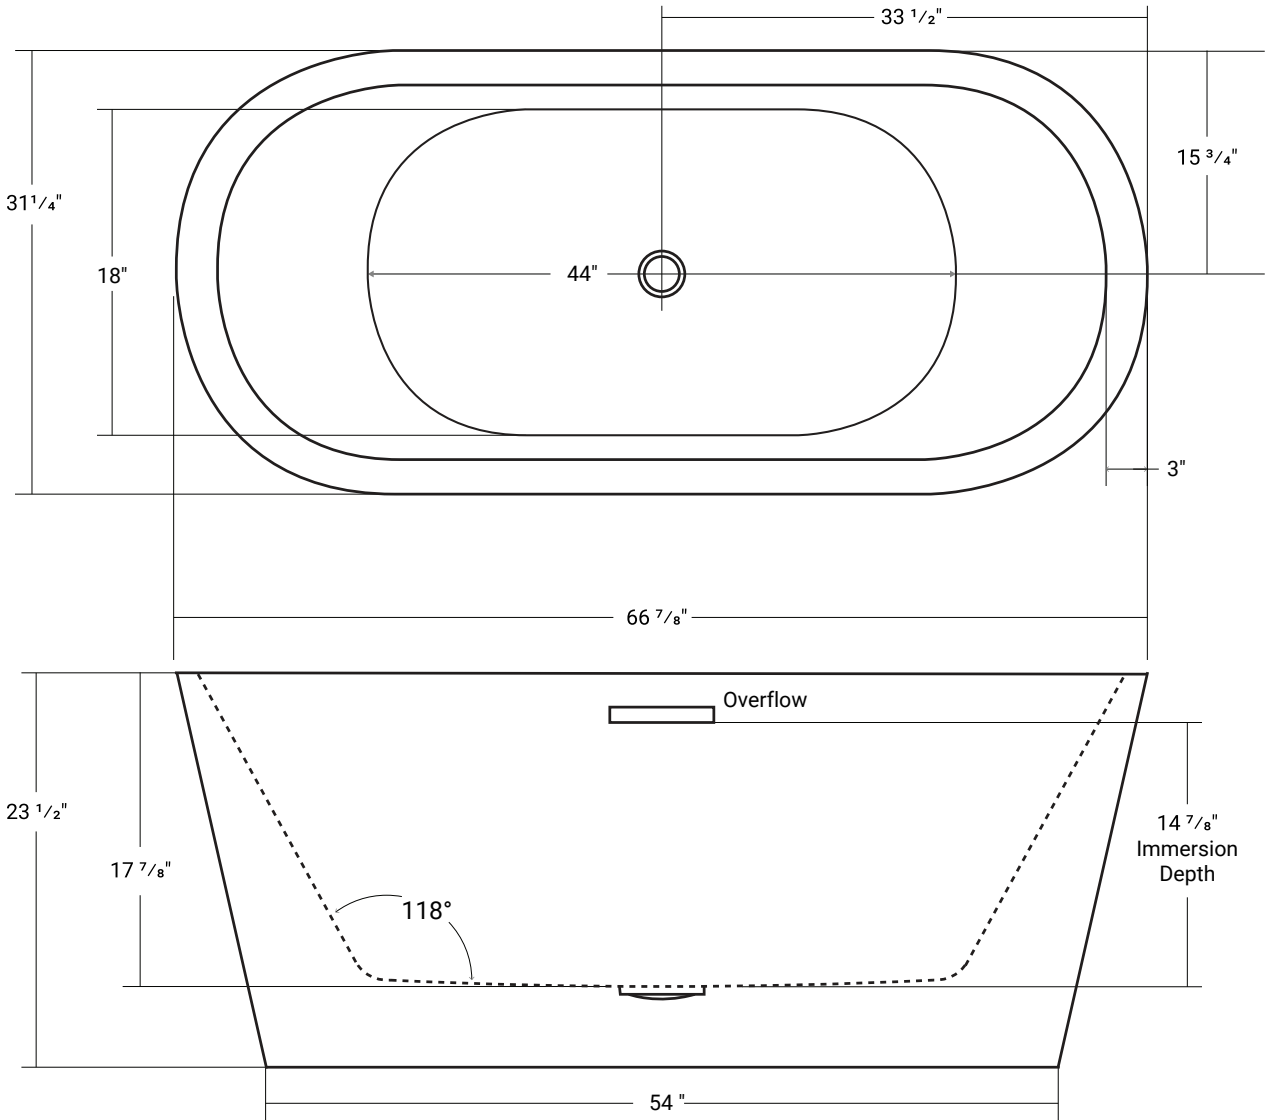

Acritec Industries Corp.

27049 Gloucester Way
Langley, B.C. V4W 3Y3

Tel: 604.607.0856

Fax: 604.607.0857

Email: info@acritec.com

Website: www.acritec.com

In keeping with our policy of continuing product improvement, Acritec Industries Corp. reserves the right to change product specifications without notice.

Important

*While we strive to provide accurate measurements for our customers, sometimes mistakes happen. Our goal is to help things run smoothly from shipment to installation, so if you notice any errors in our spec sheets, please let us know.

Our products are handmade & hand finished so you can expect a tolerance of ± 1/4" on all measurements. We strongly recommend waiting until your ordered product is on-site before attempting any rough-in carpentry or plumbing.

If you want to verify any of our measurements, please feel free to call or email us.

*Drawings are not to scale