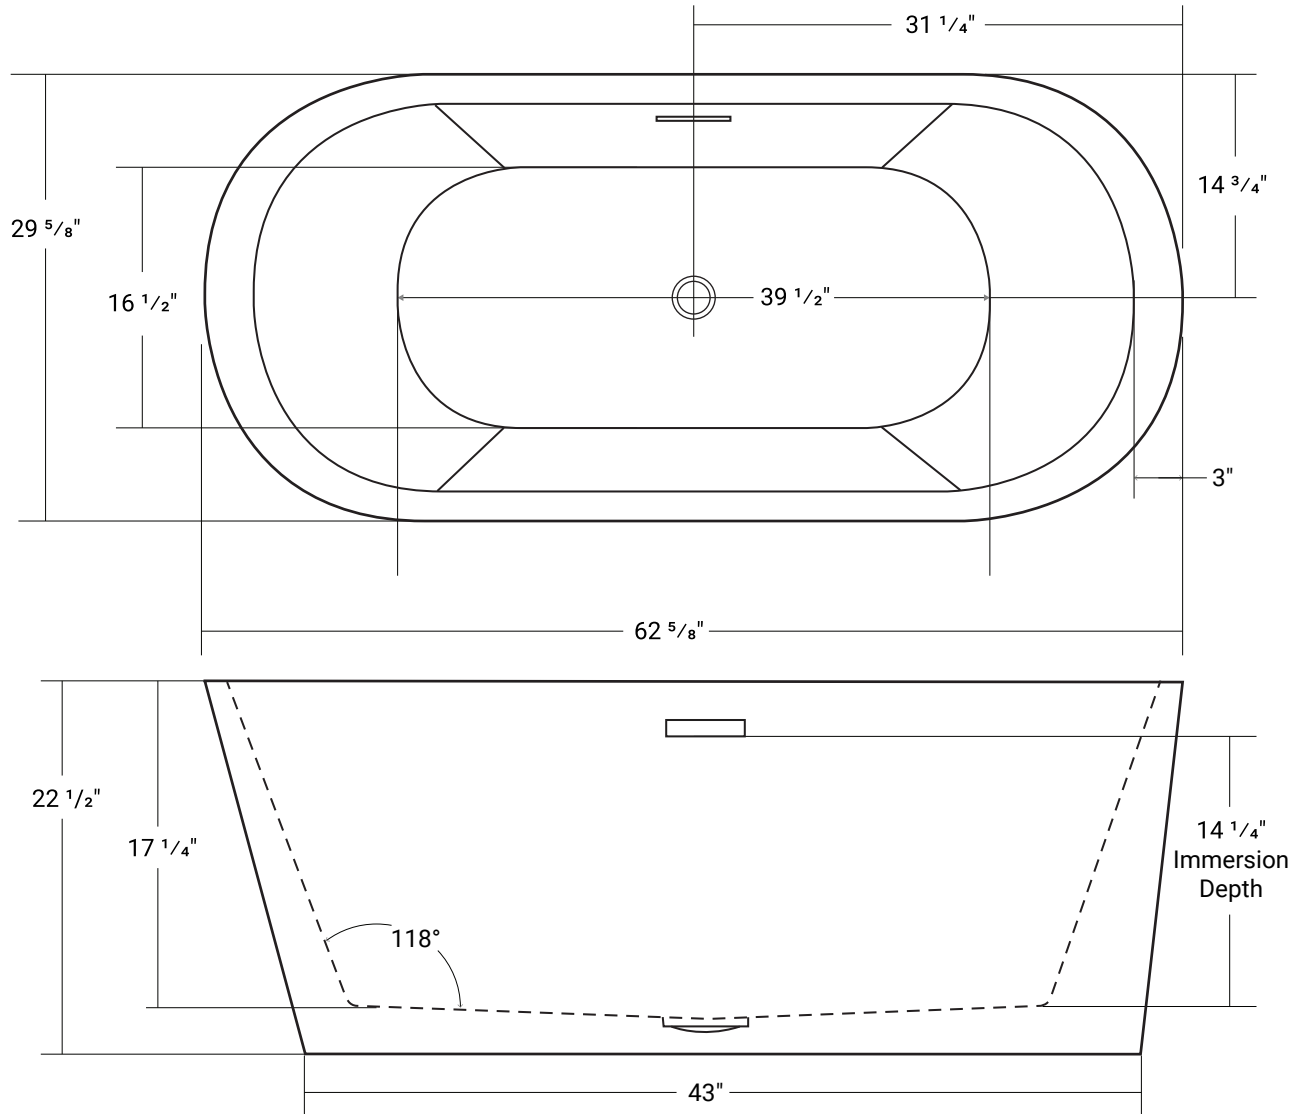

Acritec Industries Corp.

27049 Gloucester Way
Langley, B.C. V4W 3Y3

Tel: 604.607.0856

Fax: 604.607.0857

Email: info@acritec.com

Website: www.acritec.com

In keeping with our policy of continuing product improvement, Acritec Industries Corp. reserves the right to change product specifications without notice.

Important

*While we strive to provide accurate measurements for our customers, sometimes mistakes happen. Our goal is to help things run smoothly from shipment to installation, so if you notice any errors in our spec sheets, please let us know.

Our products are handmade & hand finished so you can expect a tolerance of ± 1/4" on all measurements. We strongly recommend waiting until your ordered product is on-site before attempting any rough-in carpentry or plumbing.

If you want to verify any of our measurements, please feel free to call or email us.

*Drawings are not to scale