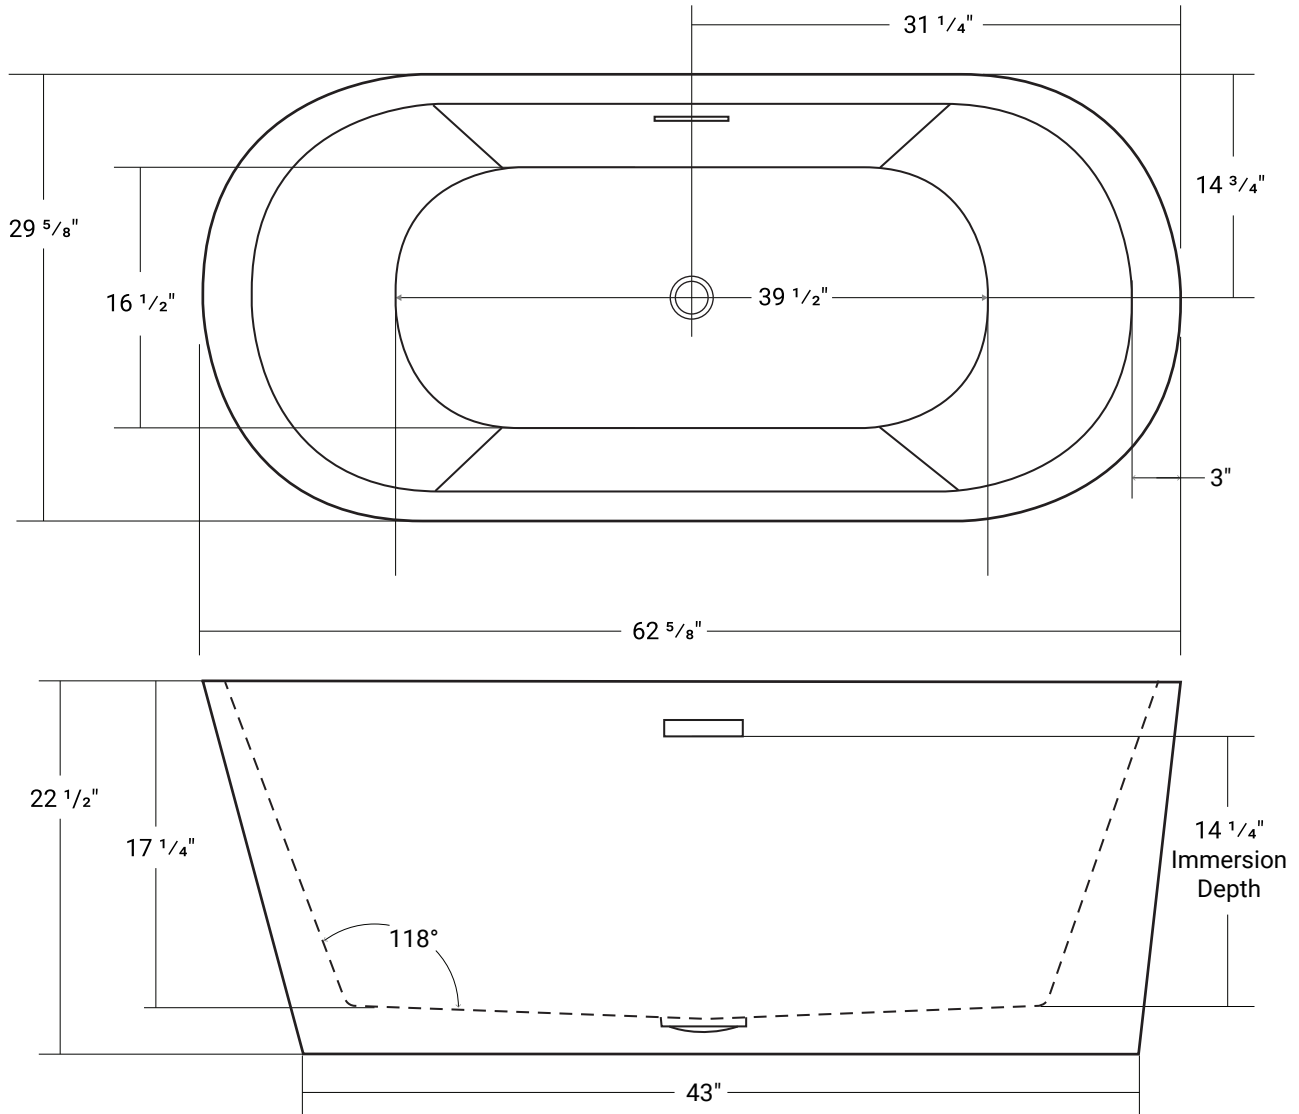

Acritec Industries Corp.

27049 Gloucester Way
Langley, B.C. V4W 3Y3

Tel: 604.607.0856

Fax: 604.607.0857

Email: info@acritec.com

Website: www.acritec.com

In keeping with our policy of continuing product improvement, Acritec Industries Corp. reserves the right to change product specifications without notice.

Important

*While we strive to provide accurate measurements for our customers, sometimes mistakes happen. Our goal is to help things run smoothly from shipment to installation, so if you notice any errors in our spec sheets, please let us know.

Our products are handmade & hand finished so you can expect a tolerance of $\pm 1/4"$ on all measurements. We strongly recommend waiting until your ordered product is on-site before attempting any rough-in carpentry or plumbing.

If you want to verify any of our measurements, please feel free to call or email us.

*Drawings are not to scale