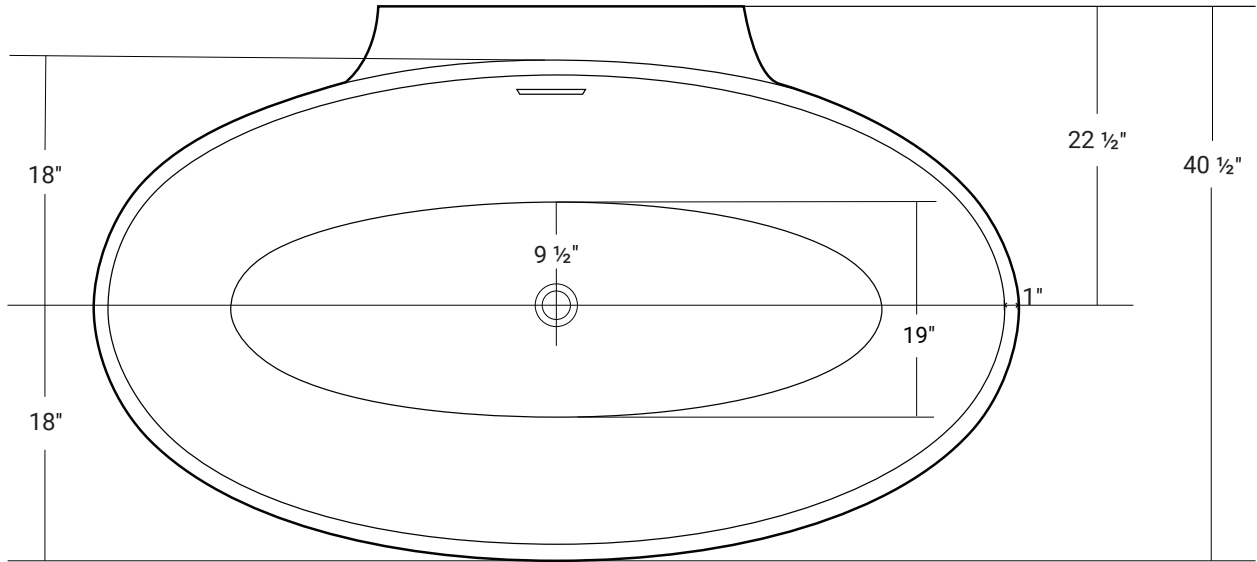

Acritec Industries Corp.

27049 Gloucester Way
Langley, B.C. V4W 3Y3

Tel: 604.607.0856

Fax: 604.607.0857

Email: info@acritec.com

Website: www.acritec.com

In keeping with our policy of continuing product improvement, Acritec Industries Corp. reserves the right to change product specifications without notice.

Important

*While we strive to provide accurate measurements for our customers, sometimes mistakes happen. Our goal is to help things run smoothly from shipment to installation, so if you notice any errors in our spec sheets, please let us know.

Our products are handmade & hand finished so you can expect a tolerance of $\pm \frac{1}{4}$ " on all measurements. We strongly recommend waiting until your ordered product is on-site before attempting any rough-in carpentry or plumbing.

If you want to verify any of our measurements, please feel free to call or email us.

*Drawings are not to scale