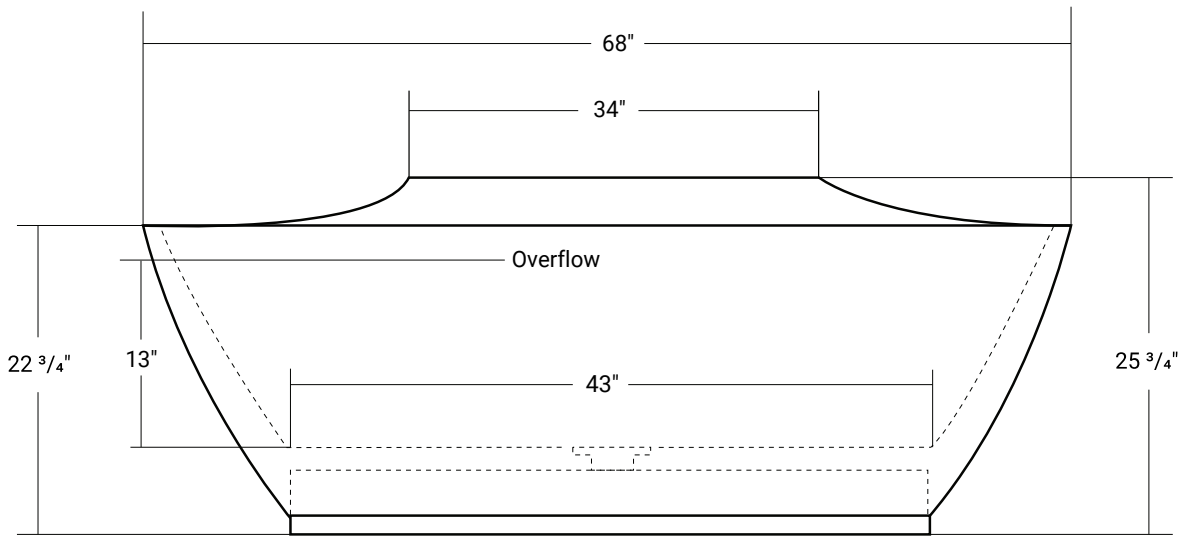

Acritec Industries Corp.

27049 Gloucester Way
Langley, B.C. V4W 3Y3

Tel: 604.607.0856

Fax: 604.607.0857

Email: info@acritec.com

Website: www.acritec.com

In keeping with our policy of continuing product improvement, Acritec Industries Corp. reserves the right to change product specifications without notice.

Important

*While we strive to provide accurate measurements for our customers, sometimes mistakes happen. Our goal is to help things run smoothly from shipment to installation, so if you notice any errors in our spec sheets, please let us know.

Our products are handmade & hand finished so you can expect a tolerance of $\pm \frac{1}{4}$ " on all measurements. We strongly recommend waiting until your ordered product is on-site before attempting any rough-in carpentry or plumbing.

If you want to verify any of our measurements, please feel free to call or email us.

*Drawings are not to scale