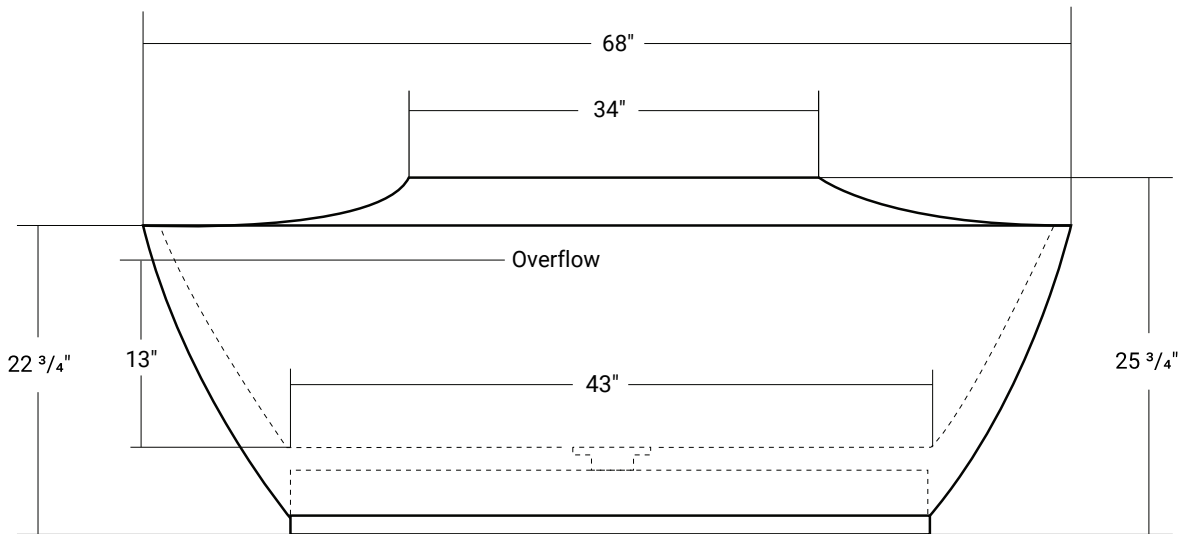

Acritec Industries Corp.

27049 Gloucester Way
Langley, B.C. V4W 3Y3

Tel: 604.607.0856

Fax: 604.607.0857

Email: info@acritec.com

Website: www.acritec.com

In keeping with our policy of continuing product improvement, Acritec Industries Corp. reserves the right to change product specifications without notice.

Important

*While we strive to provide accurate measurements for our customers, sometimes mistakes happen. Our goal is to help things run smoothly from shipment to installation, so if you notice any errors in our spec sheets, please let us know.

Our products are handmade & hand finished so you can expect a tolerance of $\pm \frac{1}{4}$ " on all measurements. We strongly recommend waiting until your ordered product is on-site before attempting any rough-in carpentry or plumbing.

If you want to verify any of our measurements, please feel free to call or email us.

*Drawings are not to scale