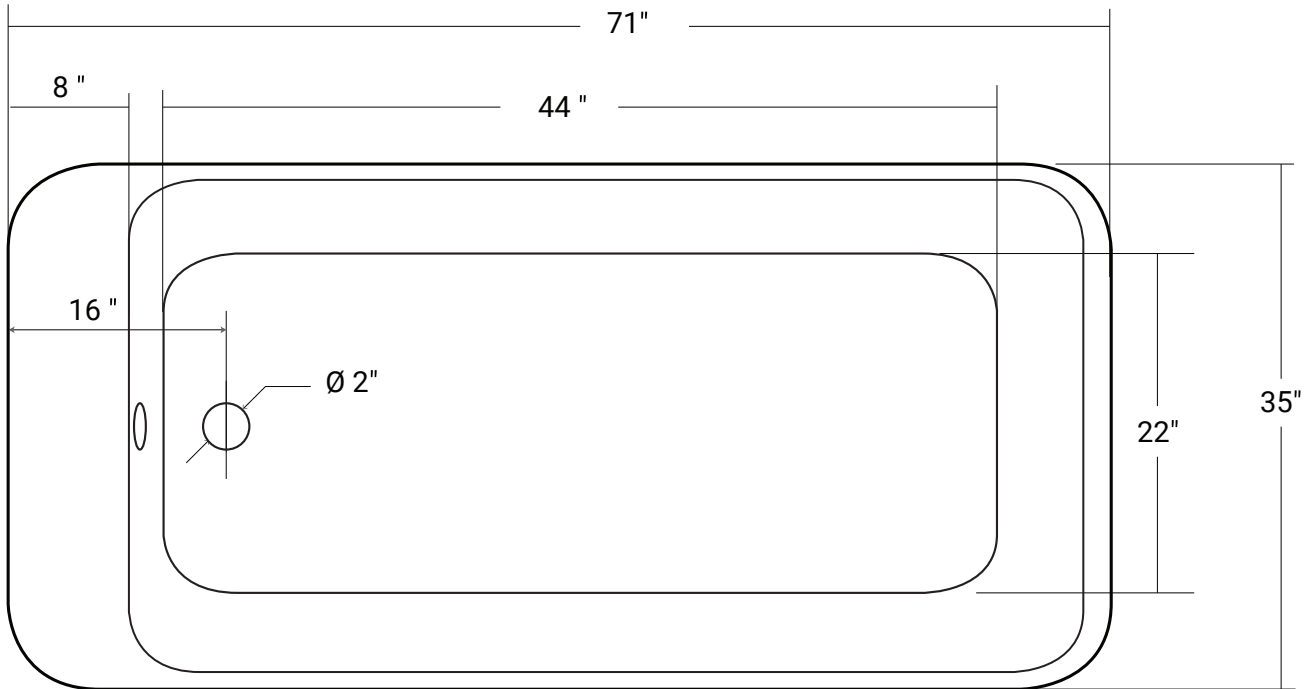

William

Product #: 45211

71" x 36" x 24 ½" | Immersion Depth: 15 ½"

Product Specifications

- 100% acrylic with fiberglass & wood reinforcement
- Water capacity: approx. 60 US gallons
- 1 year limited manufacturer's warranty included

Design Features

- Seamless, 1-piece acrylic bath
- Designed for drop-in installation
- Gently sloping backrest

Available Upgrades

- Chromotherapy
- Lateral Air
- Pure Bubbles
- Hydro Massage
- Comfortwarm™
- Vibe Sound
- Aromatherapy