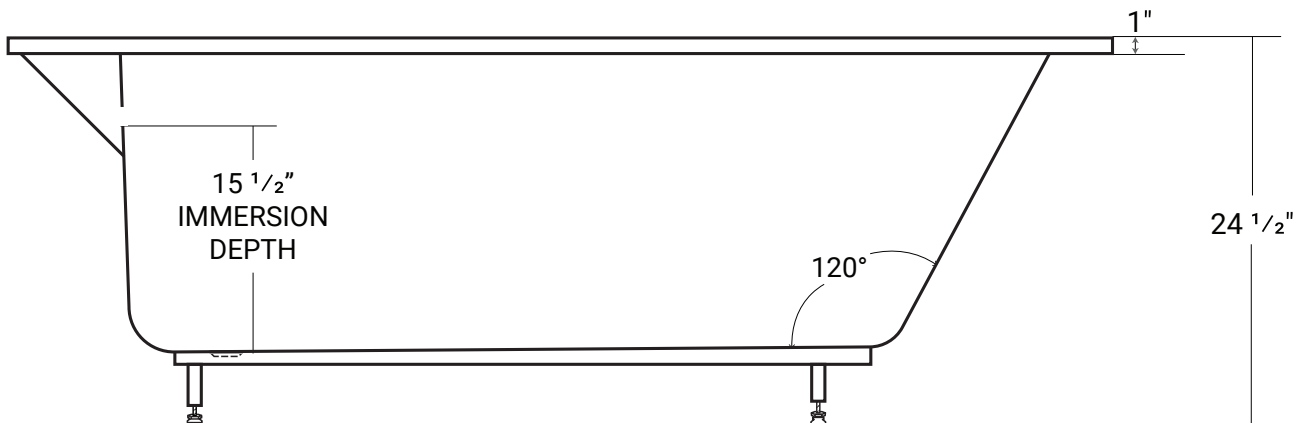

William

Product #: 45211

71" x 36" x 24 ½" | Immersion Depth: 15 ½"

Product Specifications

- 100% acrylic with fiberglass & wood reinforcement
- Water capacity: approx. 60 US gallons
- 1 year limited manufacturer's warranty included

Design Features

- Seamless, 1-piece acrylic bath
- Designed for drop-in installation
- Gently sloping backrest

Available Upgrades

- Chromotherapy
- Lateral Air
- Pure Bubbles
- Hydro Massage
- Comfortwarm™
- Vibe Sound
- Aromatherapy