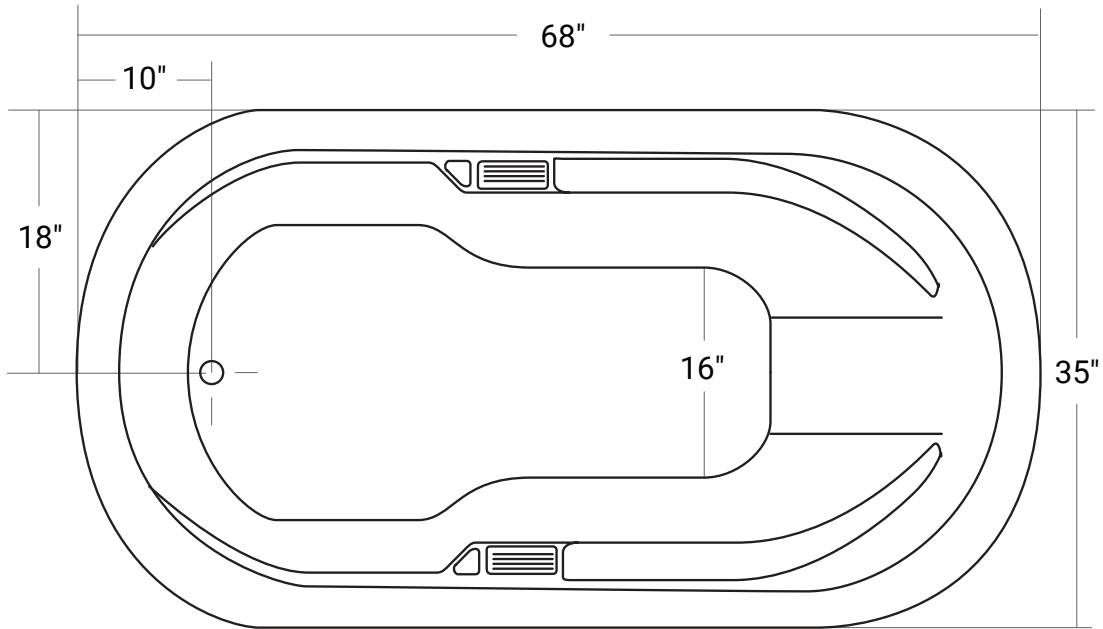

Marrakesh

Product #: 42251

68" x 35" x 21" | Immersion Depth: 15 ½"

Product Specifications

- 100% acrylic with fiberglass & wood reinforcement
- Water capacity - 50 US gallons
- 1 year limited manufacturer's warranty included

Design Features

- Seamless, 1-piece acrylic bath
- Designed for drop-in installation
- Gently sloping back & arm rests
- Lightly textured floor

Available Upgrades

- Chromotherapy
- Lateral Air
- Hydro Massage
- Comfortwarm™
- Vibe Sound
- Aromatherapy