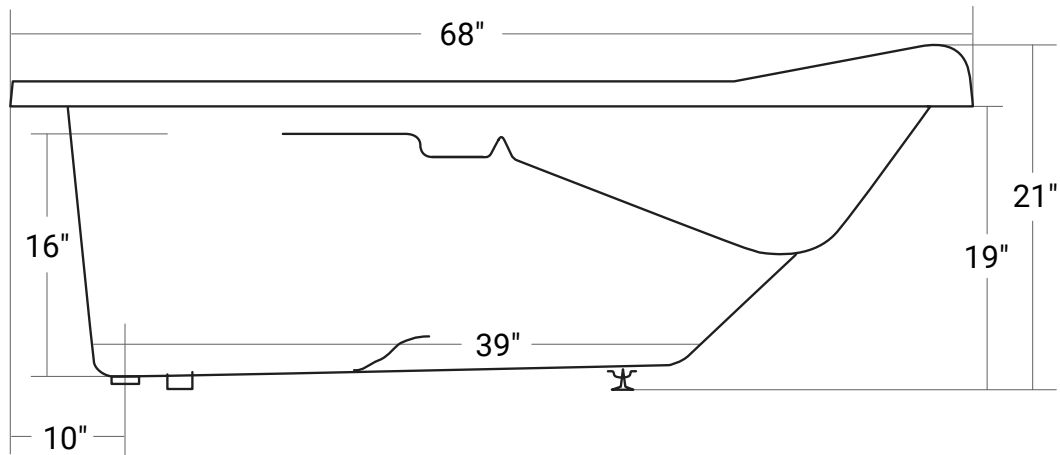

Acritec Industries Corp.

27049 Gloucester Way
Langley, B.C. V4W 3Y3

Tel: 604.607.0856

Fax: 604.607.0857

Email: info@acritec.com

Website: www.acritec.com

In keeping with our policy of continuing product improvement, Acritec Industries Corp. reserves the right to change product specifications without notice.

Important

*While we strive to provide accurate measurements for our customers, sometimes mistakes happen. Our goal is to help things run smoothly from shipment to installation, so if you notice any errors in our spec sheets, please let us know.

Our products are handmade & hand finished so you can expect a tolerance of $\pm \frac{1}{4}$ " on all measurements. We strongly recommend waiting until your ordered product is on-site before attempting any rough-in carpentry or plumbing.

If you want to verify any of our measurements, please feel free to call or email us.

*Drawings are not to scale