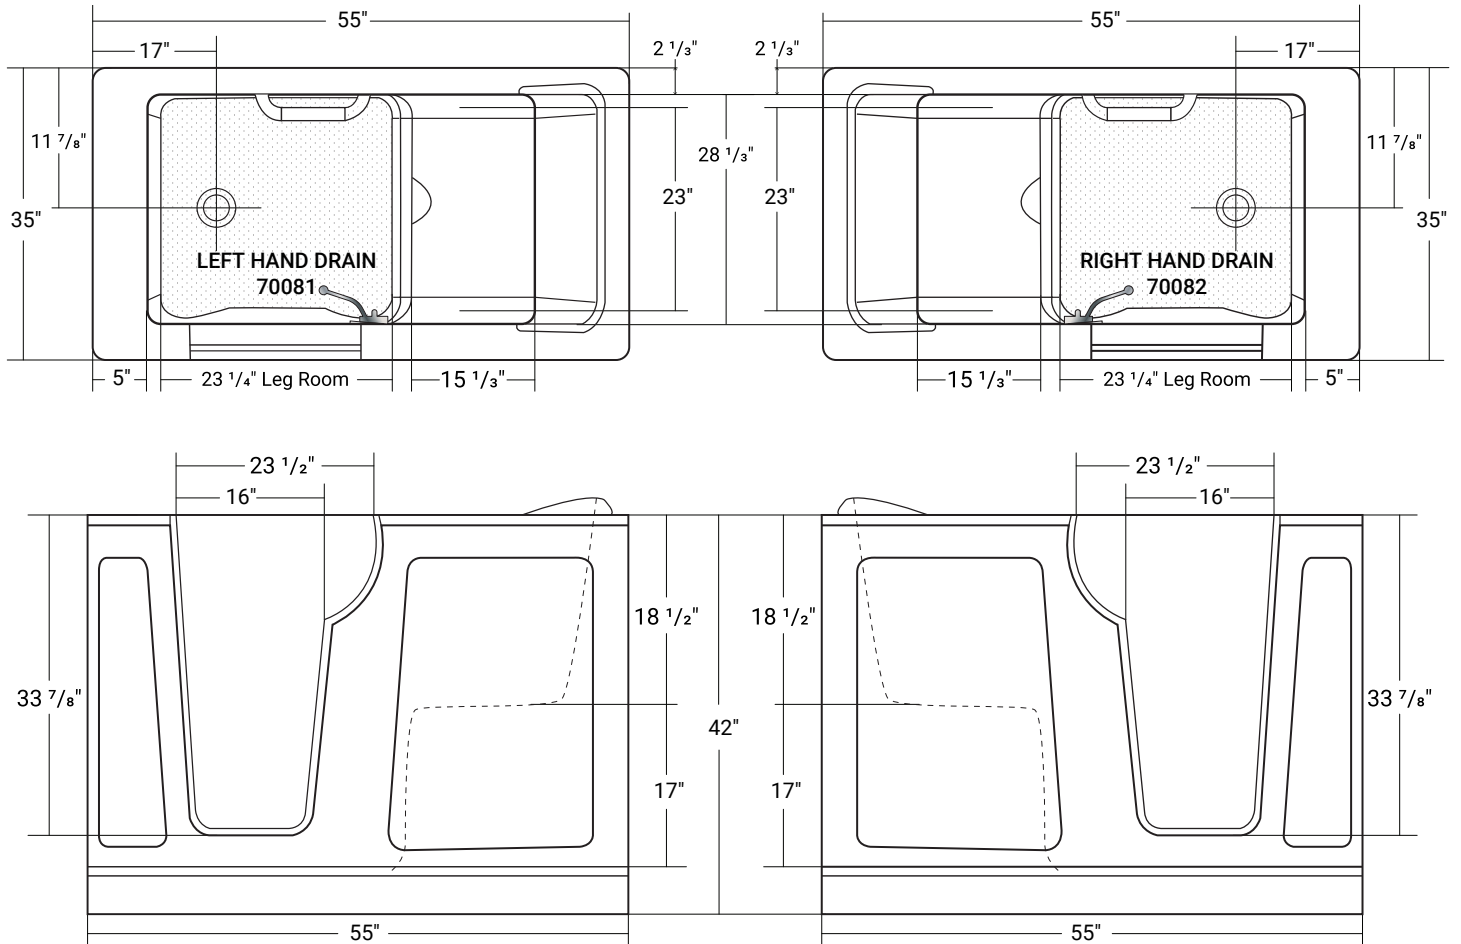

Acritec Industries Corp.

27049 Gloucester Way
Langley, B.C. V4W 3Y3

Tel: 604.607.0856

Fax: 604.607.0857

Email: info@acritec.com

Website: www.acritec.com

In keeping with our policy of continuing product improvement, Acritec Industries Corp. reserves the right to change product specifications without notice.

Important

*While we strive to provide accurate measurements for our customers, sometimes mistakes happen. Our goal is to help things run smoothly from shipment to installation, so if you notice any errors in our spec sheets, please let us know.

Our products are handmade & hand finished so you can expect a tolerance of $\pm 1/4"$ on all measurements. We strongly recommend waiting until your ordered product is on-site before attempting any rough-in carpentry or plumbing.

If you want to verify any of our measurements, please feel free to call or email us.

*Drawings are not to scale