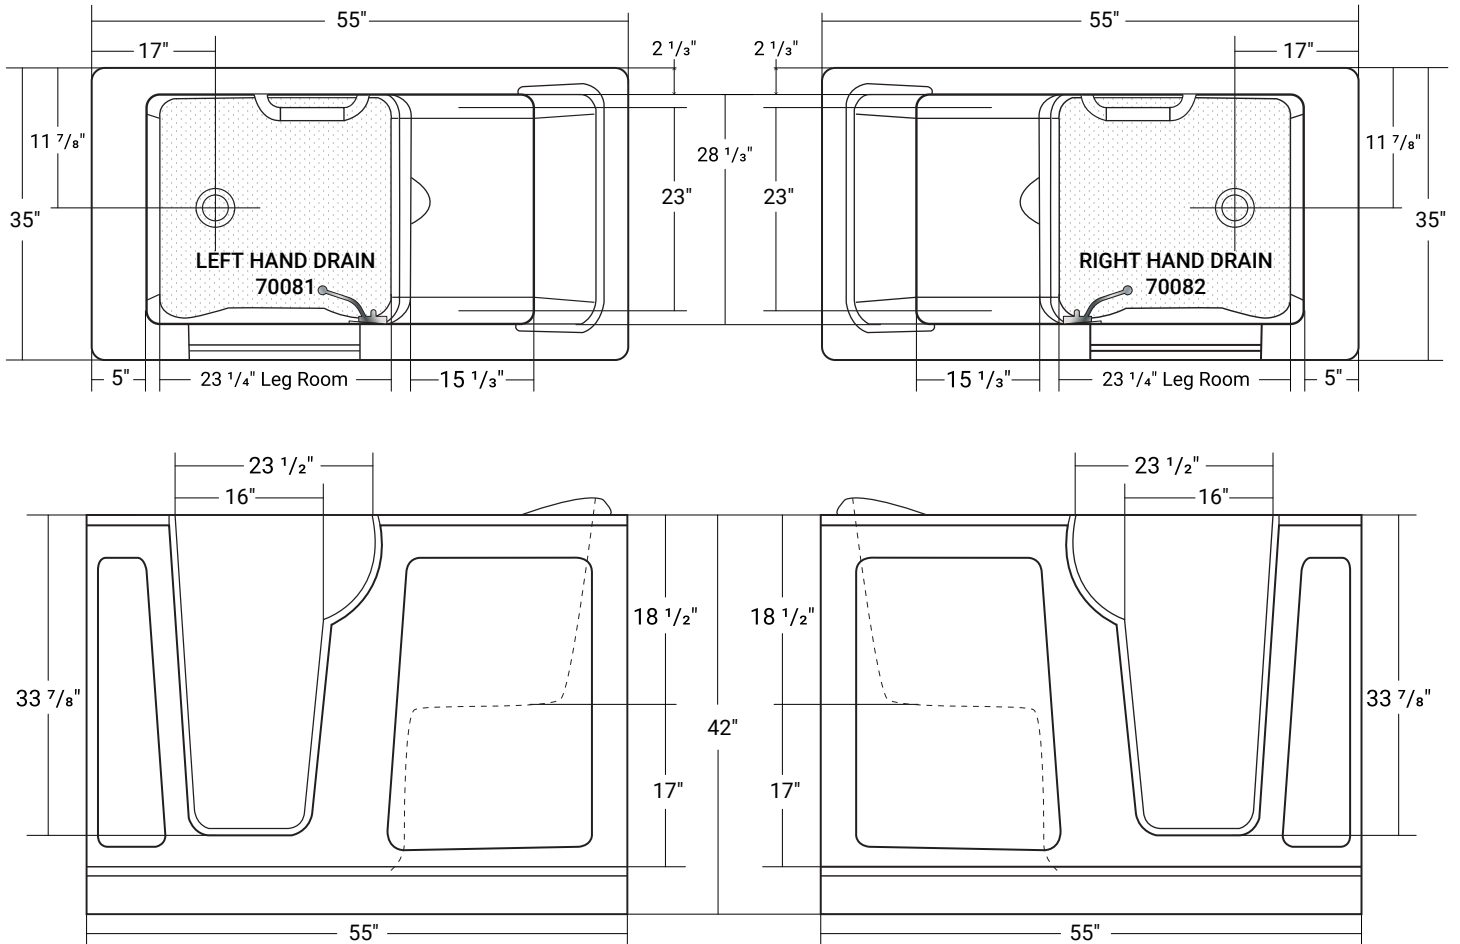

Acritec Industries Corp.
27049 Gloucester Way
Langley, B.C. V4W 3Y3

Tel: 604.607.0856
Fax: 604.607.0857
Email: info@acritec.com
Website: www.acritec.com

Important

*While we strive to provide accurate measurements for our customers, sometimes mistakes happen. Our goal is to help things run smoothly from shipment to installation, so if you notice any errors in our spec sheets, please let us know.

Our products are handmade & hand finished so you can expect a tolerance of $\pm \frac{1}{4}$ " on all measurements. We strongly recommend waiting until your ordered product is on-site before attempting any rough-in carpentry or plumbing.

If you want to verify any of our measurements, please feel free to call or email us.

*Drawings are not to scale

In keeping with our policy of continuing product improvement, Acritec Industries Corp. reserves the right to change product specifications without notice.