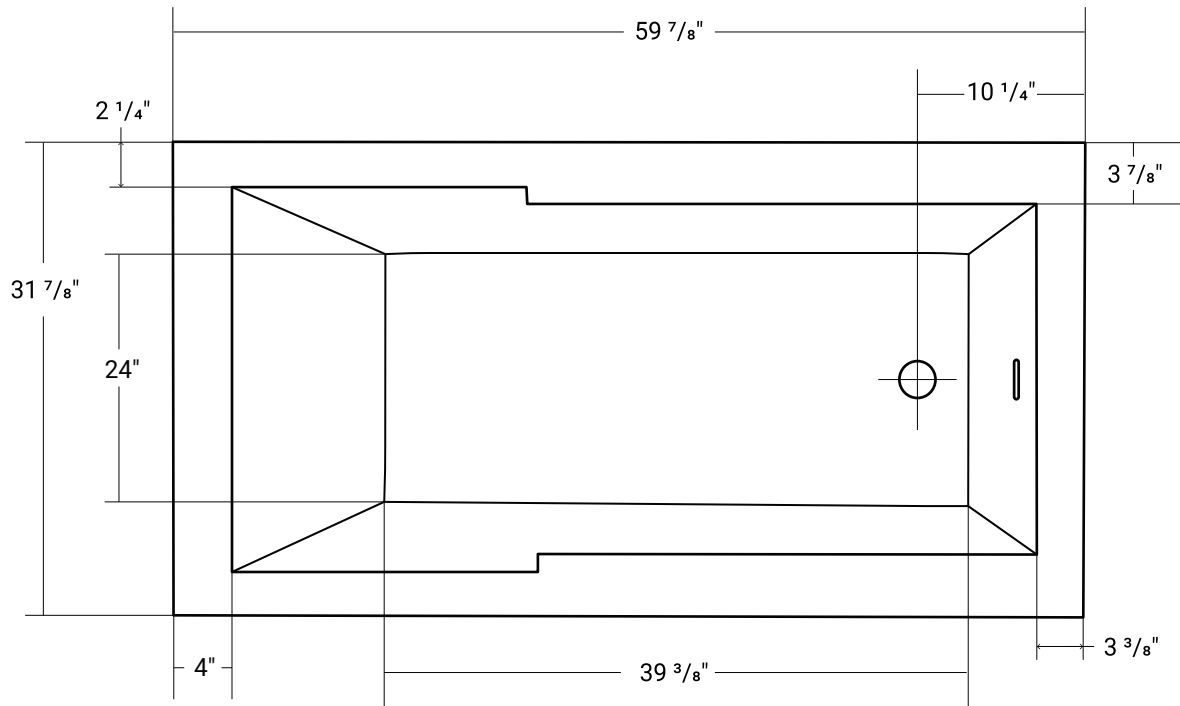

Acritec Industries Corp.

27049 Gloucester Way
Langley, B.C. V4W 3Y3

Tel: 604.607.0856

Fax: 604.607.0857

Email: info@acritec.com

Website: www.acritec.com

In keeping with our policy of continuing product improvement, Acritec Industries Corp. reserves the right to change product specifications without notice.

Important

*While we strive to provide accurate measurements for our customers, sometimes mistakes happen. Our goal is to help things run smoothly from shipment to installation, so if you notice any errors in our spec sheets, please let us know.

Our products are handmade & hand finished so you can expect a tolerance of $\pm 1/4"$ on all measurements. We strongly recommend waiting until your ordered product is on-site before attempting any rough-in carpentry or plumbing.

If you want to verify any of our measurements, please feel free to call or email us.

*Drawings are not to scale