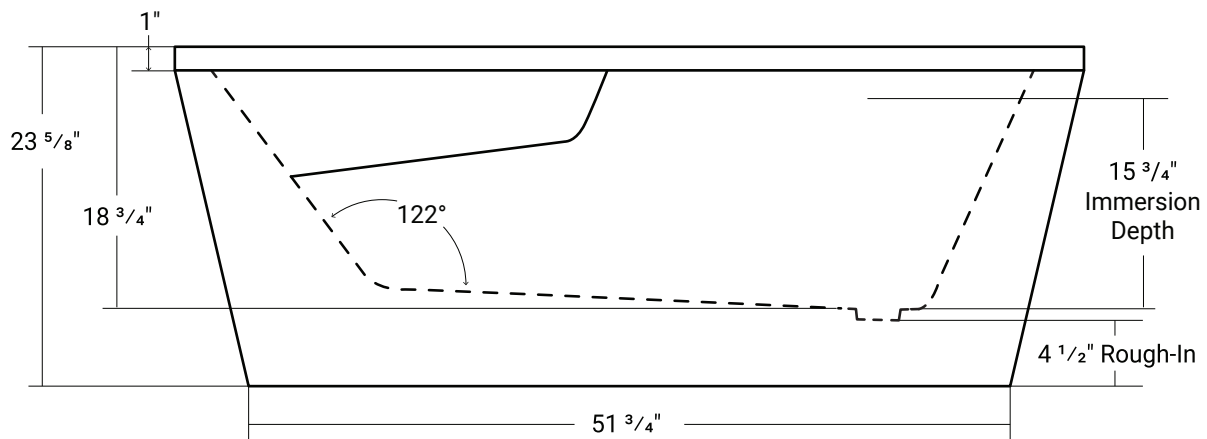

Acritec Industries Corp.

27049 Gloucester Way
Langley, B.C. V4W 3Y3

Tel: 604.607.0856

Fax: 604.607.0857

Email: info@acritec.com

Website: www.acritec.com

In keeping with our policy of continuing product improvement, Acritec Industries Corp. reserves the right to change product specifications without notice.

Important

*While we strive to provide accurate measurements for our customers, sometimes mistakes happen. Our goal is to help things run smoothly from shipment to installation, so if you notice any errors in our spec sheets, please let us know.

Our products are handmade & hand finished so you can expect a tolerance of $\pm 1/4"$ on all measurements. We strongly recommend waiting until your ordered product is on-site before attempting any rough-in carpentry or plumbing.

If you want to verify any of our measurements, please feel free to call or email us.

*Drawings are not to scale