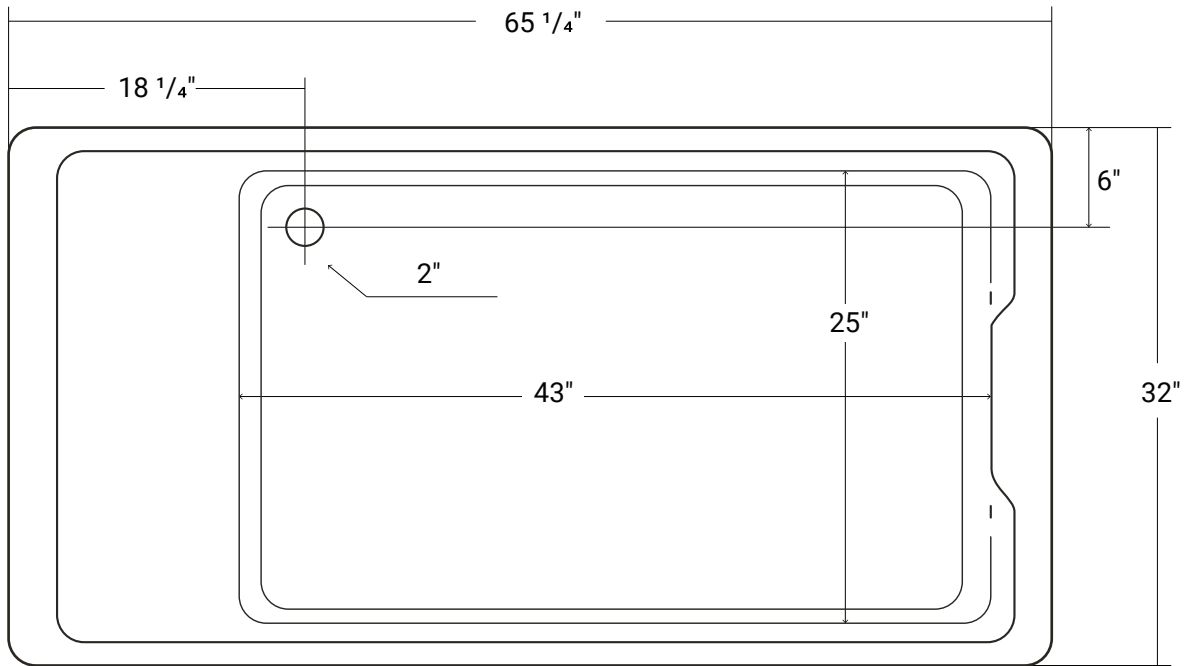

Lounge

Product #: 44225

65 ¼" x 32" x 21 ¾" | Immersion Depth: 13 ½"

Product Specifications

- 100% acrylic with fiberglass & wood reinforcement
- Water capacity ~ 55 US gallons
- 1 year limited manufacturer's warranty included

Design Features

- Seamless, 1-piece acrylic bath
- Designed for drop-in installation
- Undermount compatible
- Gently sloping lumbar support

Available Upgrades

- Grab Bar
- Chromatherapy
- Lateral Air
- Hydro Massage
- Comfortwarm™
- Vibe Sound
- Aromatherapy