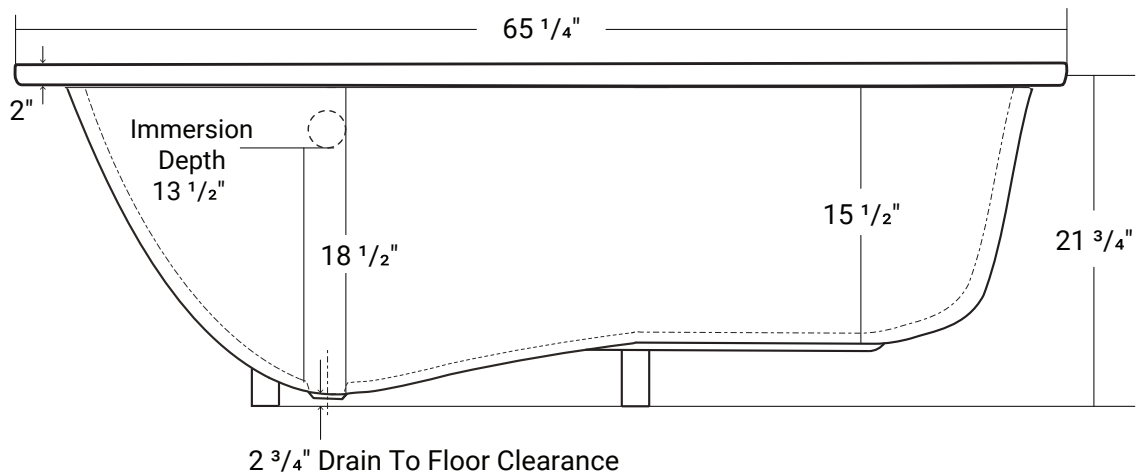

Lounge

Product #: 44225

65 ¼" x 32" x 21 ¾" | Immersion Depth: 13 ½"

Product Specifications

- 100% acrylic with fiberglass & wood reinforcement
- Water capacity ~ 55 US gallons
- 1 year limited manufacturer's warranty included

Design Features

- Seamless, 1-piece acrylic bath
- Designed for drop-in installation
- Undermount compatible
- Gently sloping lumbar support

Available Upgrades

- Grab Bar
- Chromatherapy
- Lateral Air
- Hydro Massage
- Comfortwarm™
- Vibe Sound
- Aromatherapy