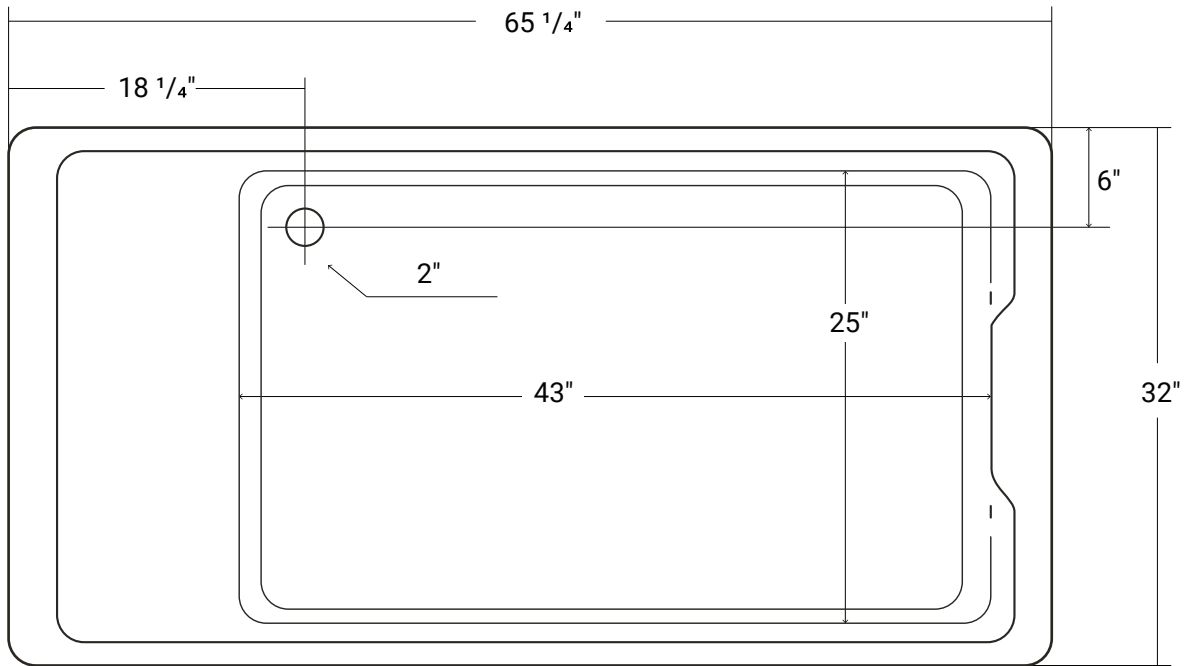

Acritec Industries Corp.

27049 Gloucester Way
Langley, B.C. V4W 3Y3

Tel: 604.607.0856

Fax: 604.607.0857

Email: info@acritec.com

Website: www.acritec.com

In keeping with our policy of continuing product improvement, Acritec Industries Corp. reserves the right to change product specifications without notice.

Important

*While we strive to provide accurate measurements for our customers, sometimes mistakes happen. Our goal is to help things run smoothly from shipment to installation, so if you notice any errors in our spec sheets, please let us know.

Our products are handmade & hand finished so you can expect a tolerance of $\pm \frac{1}{4}$ " on all measurements. We strongly recommend waiting until your ordered product is on-site before attempting any rough-in carpentry or plumbing.

If you want to verify any of our measurements, please feel free to call or email us.

*Drawings are not to scale