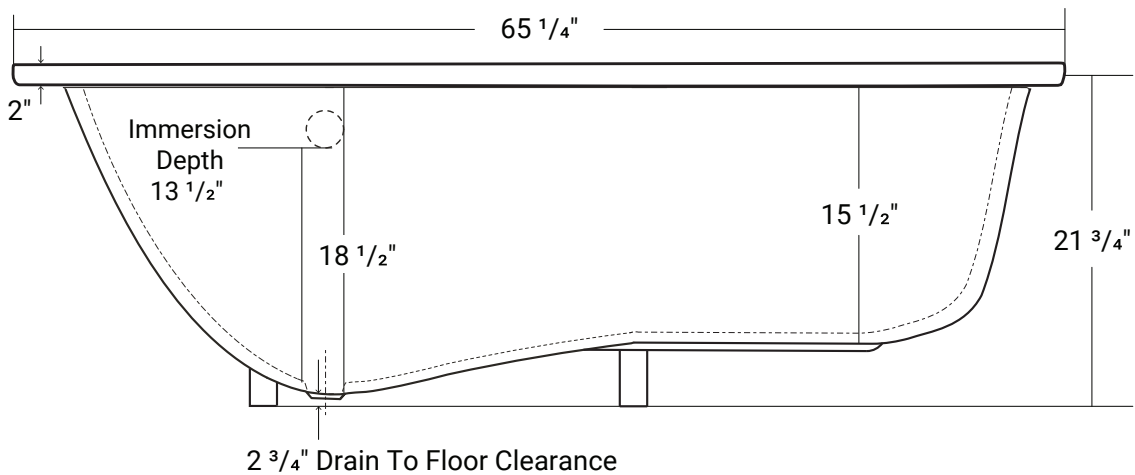

Acritec Industries Corp.

27049 Gloucester Way
Langley, B.C. V4W 3Y3

Tel: 604.607.0856

Fax: 604.607.0857

Email: info@acritec.com

Website: www.acritec.com

In keeping with our policy of continuing product improvement, Acritec Industries Corp. reserves the right to change product specifications without notice.

Important

*While we strive to provide accurate measurements for our customers, sometimes mistakes happen. Our goal is to help things run smoothly from shipment to installation, so if you notice any errors in our spec sheets, please let us know.

Our products are handmade & hand finished so you can expect a tolerance of $\pm \frac{1}{4}$ " on all measurements. We strongly recommend waiting until your ordered product is on-site before attempting any rough-in carpentry or plumbing.

If you want to verify any of our measurements, please feel free to call or email us.

*Drawings are not to scale