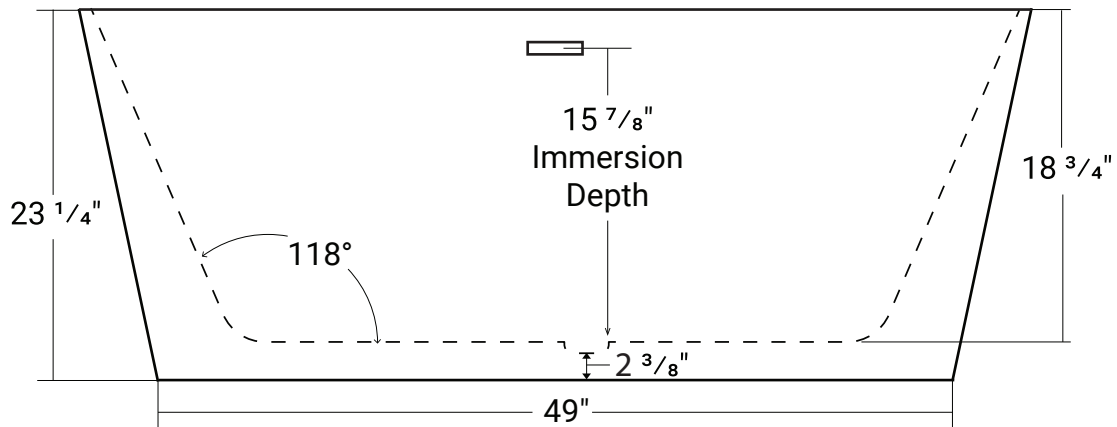

Rochelle 59

Product # 44275

59" x 31 ½" x 23 ¼" | Immersion Depth: 15 ⅞"

Product Specifications

- Seamless, 1-piece acrylic soaker bathtub
- 100% Acrylic with fiberglass reinforcement
- Bathtub is shipped with drain assembly not installed
- Slotted overflow
- Center Drain
- Drain hole: 2"
- Water Capacity: approx. 53 US gallons
- Weight: approx. 130 lbs
- Faucet sold separately
- 1 year limited manufacturer's warranty included

Design Features

- Gently sloping lumbar support at both ends
- Designed to install flush to wall
- Clicker style pop-up drain
- Deep bathing well

Available Upgrades

- Chromotherapy
- Lateral Air
- Roughin EZ
- 2 x Comfortwarm™
- Vibe Sound
- Aromatherapy