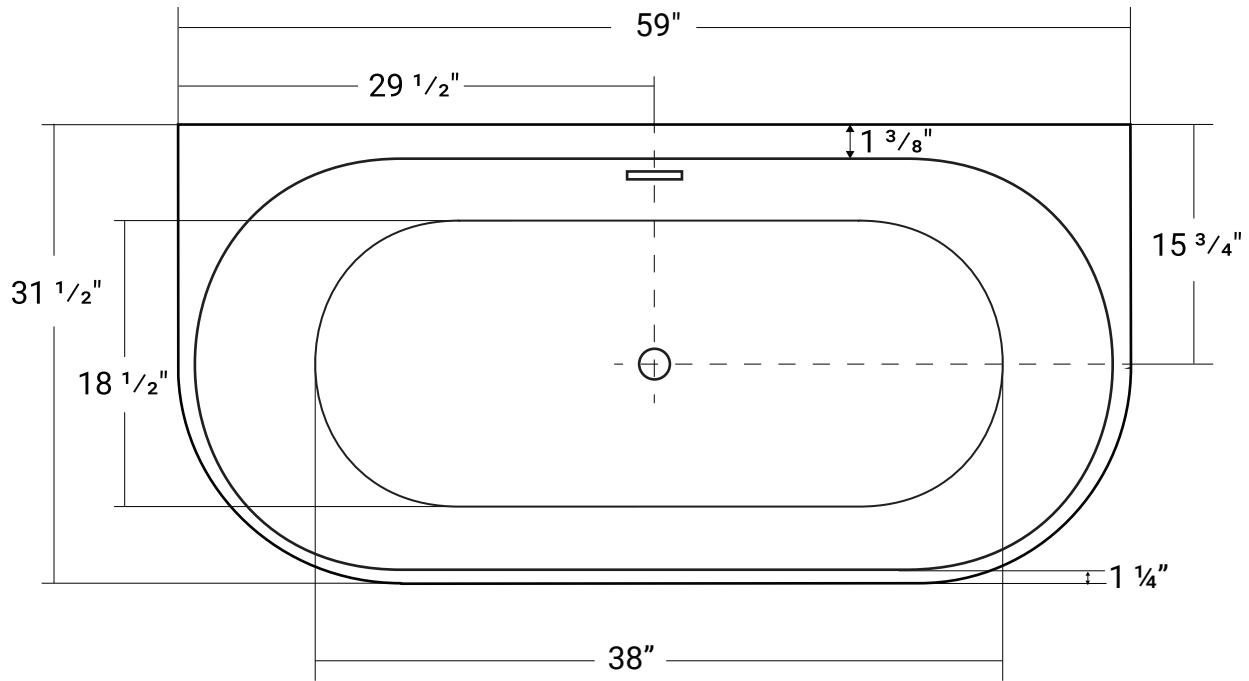

Rochelle 59

Product # 44275

59" x 31 ½" x 23 ¼" | Immersion Depth: 15 ⅞"

Product Specifications

- Seamless, 1-piece acrylic soaker bathtub
- 100% Acrylic with fiberglass reinforcement
- Bathtub is shipped with drain assembly not installed
- Slotted overflow
- Center Drain
- Drain hole: 2"
- Water Capacity: approx. 53 US gallons
- Weight: approx. 130 lbs
- Faucet sold separately
- 1 year limited manufacturer's warranty included

Design Features

- Gently sloping lumbar support at both ends
- Designed to install flush to wall
- Clicker style pop-up drain
- Deep bathing well

Available Upgrades

- Chromotherapy
- Lateral Air
- Roughin EZ
- 2 x Comfortwarm™
- Vibe Sound
- Aromatherapy