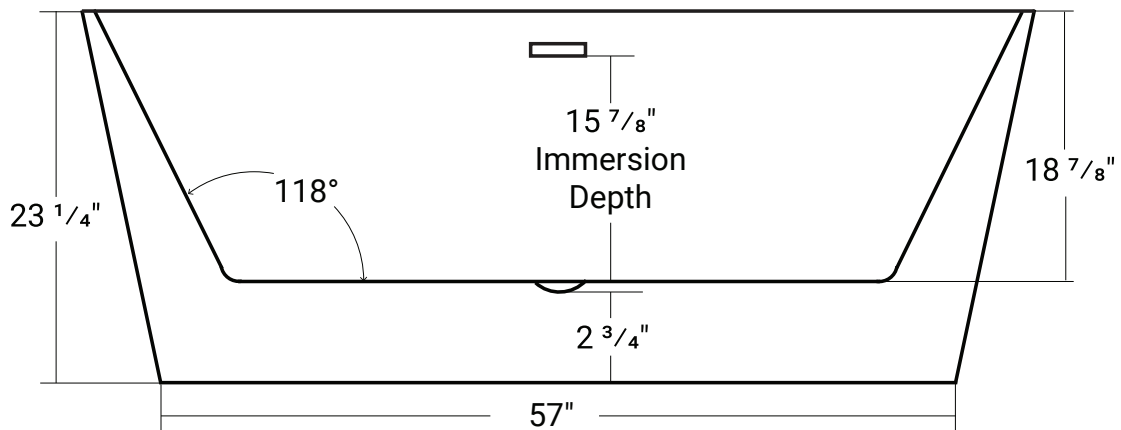

Rochelle 67

Product # 44276

66 $\frac{7}{8}$ " x 31 $\frac{1}{2}$ " x 23 $\frac{1}{4}$ " | Immersion Depth: 15 $\frac{7}{8}$ "

Product Specifications

- Seamless, 1-piece acrylic soaker bathtub
- 100% Acrylic with fiberglass reinforcement
- Bathtub is shipped with drain assembly not installed
- Slotted overflow
- Center Drain
- Drain hole: 2"
- Water Capacity: approx. 71 US gallons
- Weight: approx. 150 lbs
- Faucet sold separately
- 1 year limited manufacturer's warranty included

Design Features

- Gently sloping lumbar support at both ends
- Designed to install flush to wall
- Clicker style pop-up drain
- Deep bathing well

Available Upgrades

- Chromotherapy
- Lateral Air
- Roughin EZ
- 2 x Comfortwarm™
- Vibe Sound
- Aromatherapy