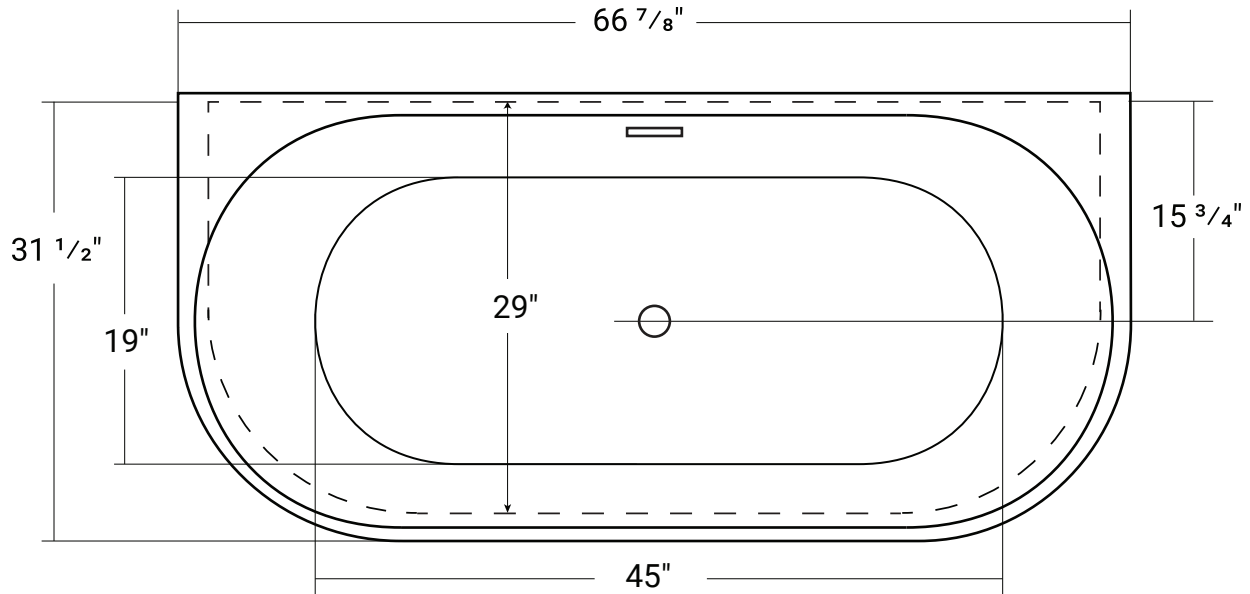

Rochelle 67

Product # 44276

66 $\frac{7}{8}$ " x 31 $\frac{1}{2}$ " x 23 $\frac{1}{4}$ " | Immersion Depth: 15 $\frac{7}{8}$ "

Product Specifications

- Seamless, 1-piece acrylic soaker bathtub
- 100% Acrylic with fiberglass reinforcement
- Bathtub is shipped with drain assembly not installed
- Slotted overflow
- Center Drain
- Drain hole: 2"
- Water Capacity: approx. 71 US gallons
- Weight: approx. 150 lbs
- Faucet sold separately
- 1 year limited manufacturer's warranty included

Design Features

- Gently sloping lumbar support at both ends
- Designed to install flush to wall
- Clicker style pop-up drain
- Deep bathing well

Available Upgrades

- Chromotherapy
- Lateral Air
- Roughin EZ
- 2 x Comfortwarm™
- Vibe Sound
- Aromatherapy