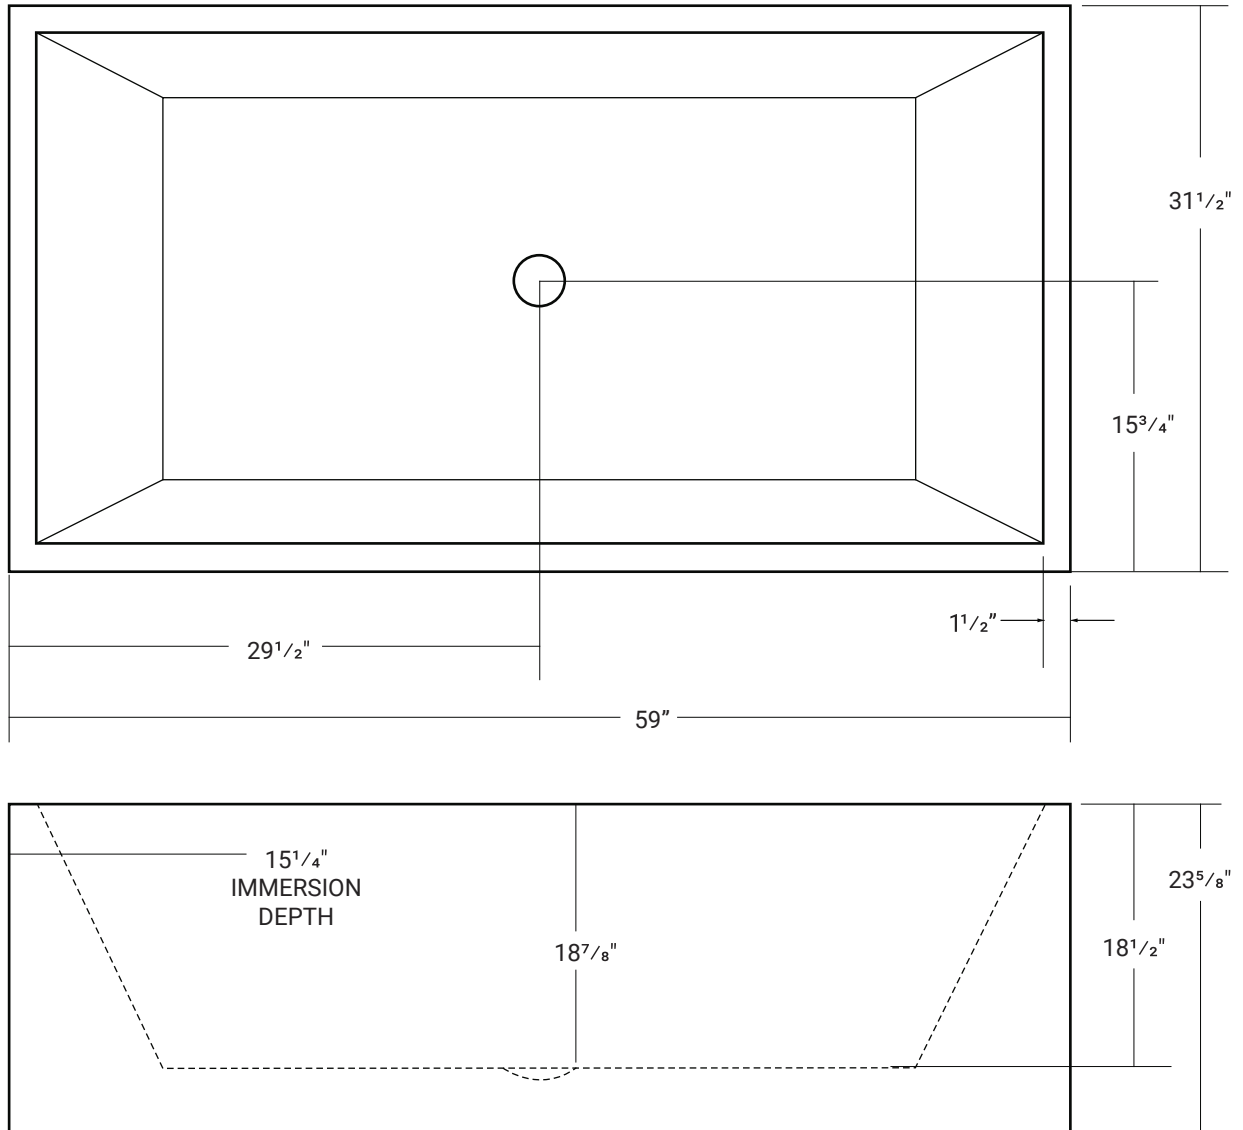

Cadence

Product #: 44403

59" x 31 1/2" x 23 5/8" | Immersion Depth: 15 1/4"

Product Specifications

- 100% Acrylic with fibreglass and steel reinforcement.
- Water capacity - 65 US gallons
- Available in white
- Rectangular interior
- Drain hole =2" (chrome clicker style included).
Drain assembly not installed
- Integral overflow channel
- Faucets sold separately
- 1 Year limited manufacturer's warranty included

Design Features

- Designed to install flush against a wall
- Center drain
- Rectangular chrome overflow cover

Available Upgrades

- Lateral Air
- Comfortwarm™

Acritec Industries Corp.

27049 Gloucester Way
Langley, B.C. V4W 3Y3