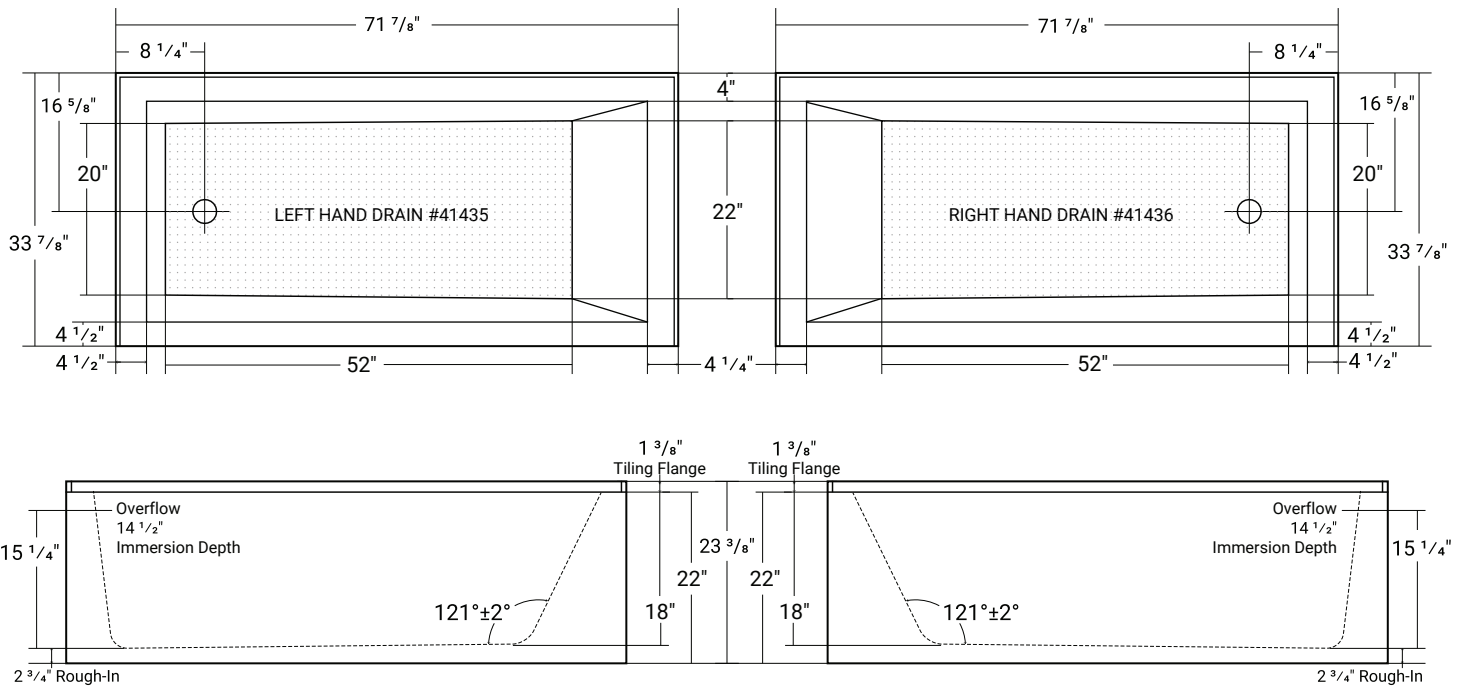

Acritec Industries Corp.

27049 Gloucester Way
Langley, B.C. V4W 3Y3

Tel: 604.607.0856

Fax: 604.607.0857

Email: info@acritec.com

Website: www.acritec.com

In keeping with our policy of continuing product improvement, Acritec Industries Corp. reserves the right to change product specifications without notice.

Important

*While we strive to provide accurate measurements for our customers, sometimes mistakes happen. Our goal is to help things run smoothly from shipment to installation, so if you notice any errors in our spec sheets, please let us know.

Our products are handmade & hand finished so you can expect a tolerance of ± 1/4" on all measurements. We strongly recommend waiting until your ordered product is on-site before attempting any rough-in carpentry or plumbing.

If you want to verify any of our measurements, please feel free to call or email us.

*Drawings are not to scale