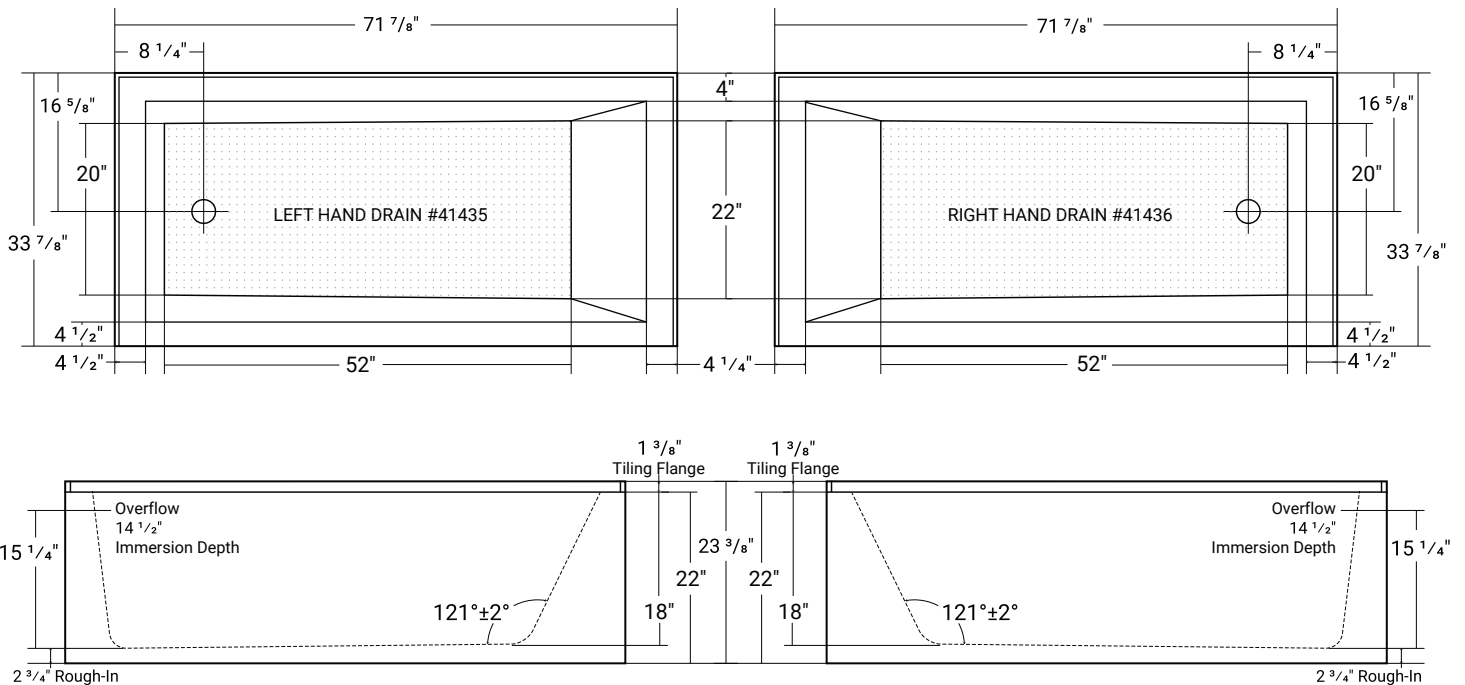

Acritec Industries Corp.

27049 Gloucester Way
Langley, B.C. V4W 3Y3

Tel: 604.607.0856

Fax: 604.607.0857

Email: info@acritec.com

Website: www.acritec.com

In keeping with our policy of continuing product improvement, Acritec Industries Corp. reserves the right to change product specifications without notice.

Important

*While we strive to provide accurate measurements for our customers, sometimes mistakes happen. Our goal is to help things run smoothly from shipment to installation, so if you notice any errors in our spec sheets, please let us know.

Our products are handmade & hand finished so you can expect a tolerance of ± 1/4" on all measurements. We strongly recommend waiting until your ordered product is on-site before attempting any rough-in carpentry or plumbing.

If you want to verify any of our measurements, please feel free to call or email us.

*Drawings are not to scale